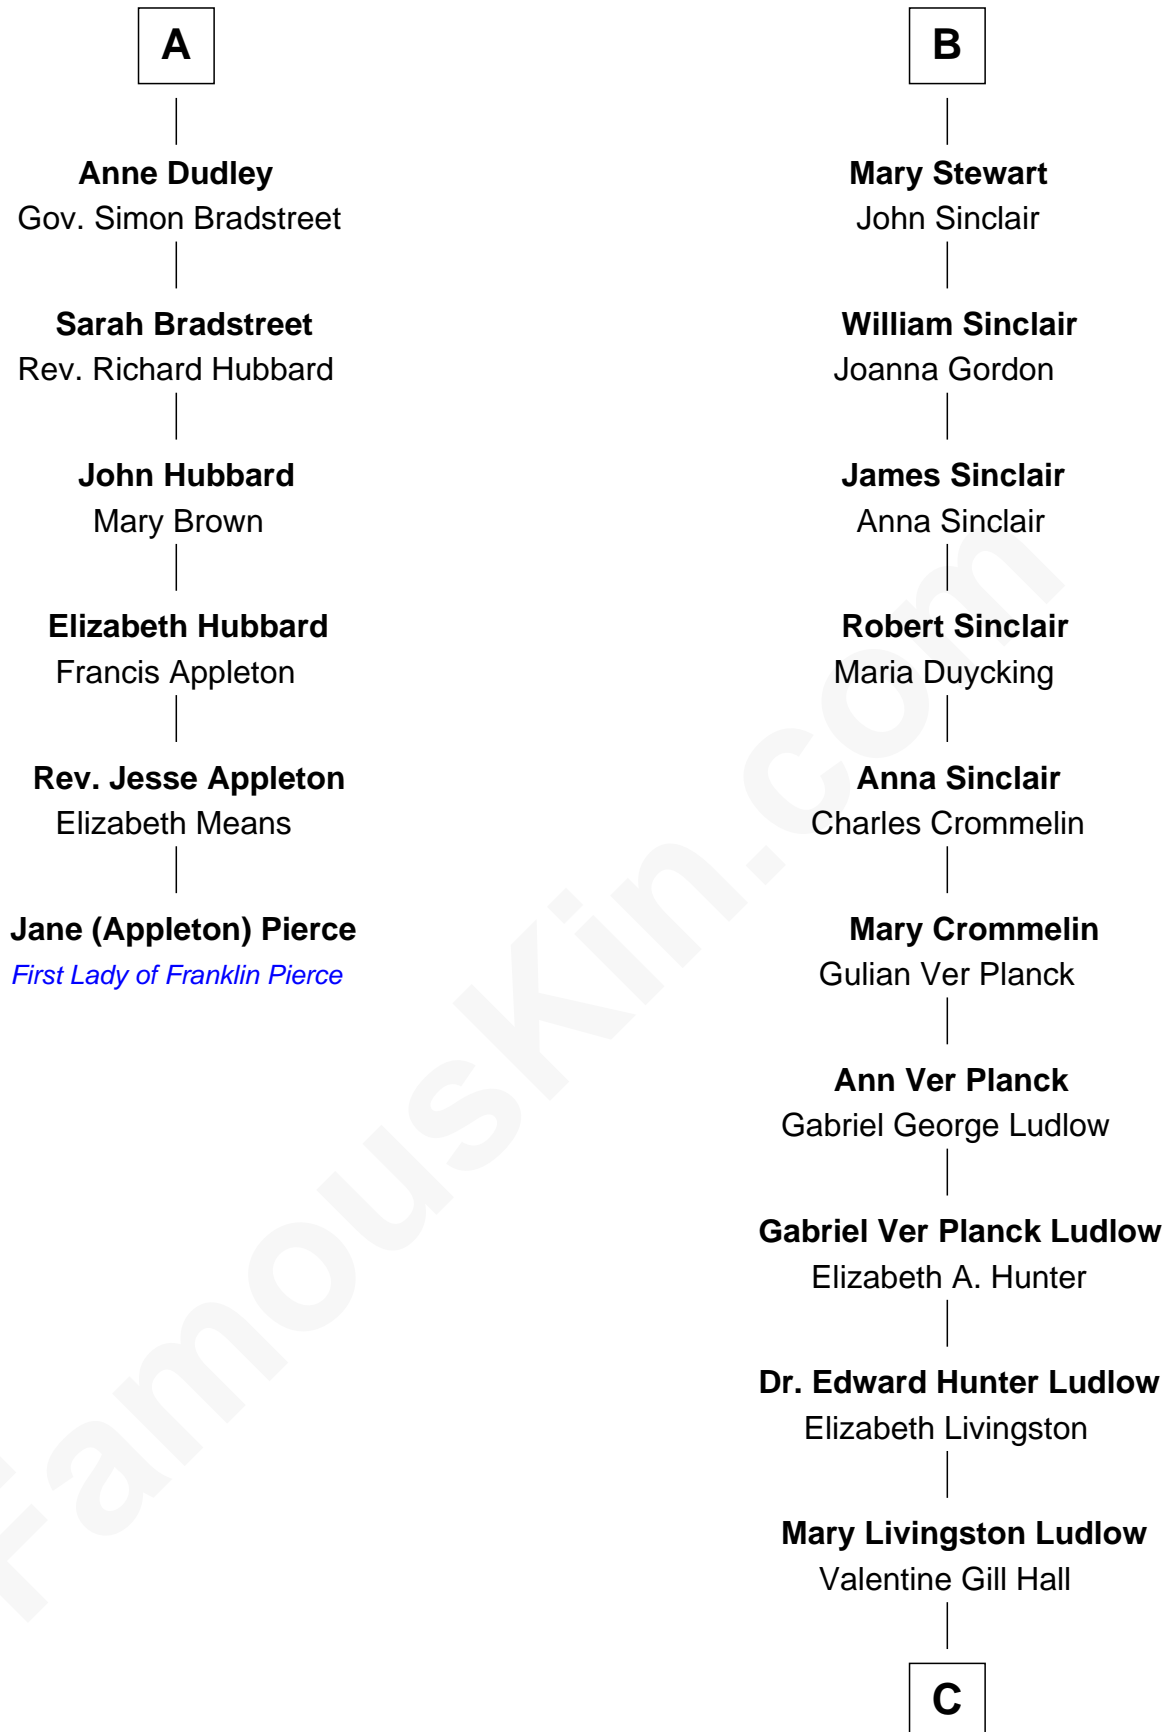

FamousKin.com

Relationship Chart of

Jane (Appleton) Pierce

First Lady of President Franklin Pierce

12th cousin 6 times removed of

Eleanor Roosevelt

First Lady of President Franklin D. Roosevelt

C

—
Anna Rebecca Hall

Elliott Roosevelt

—
Eleanor Roosevelt

First Lady of Franklin Roosevelt

FamousKin.com