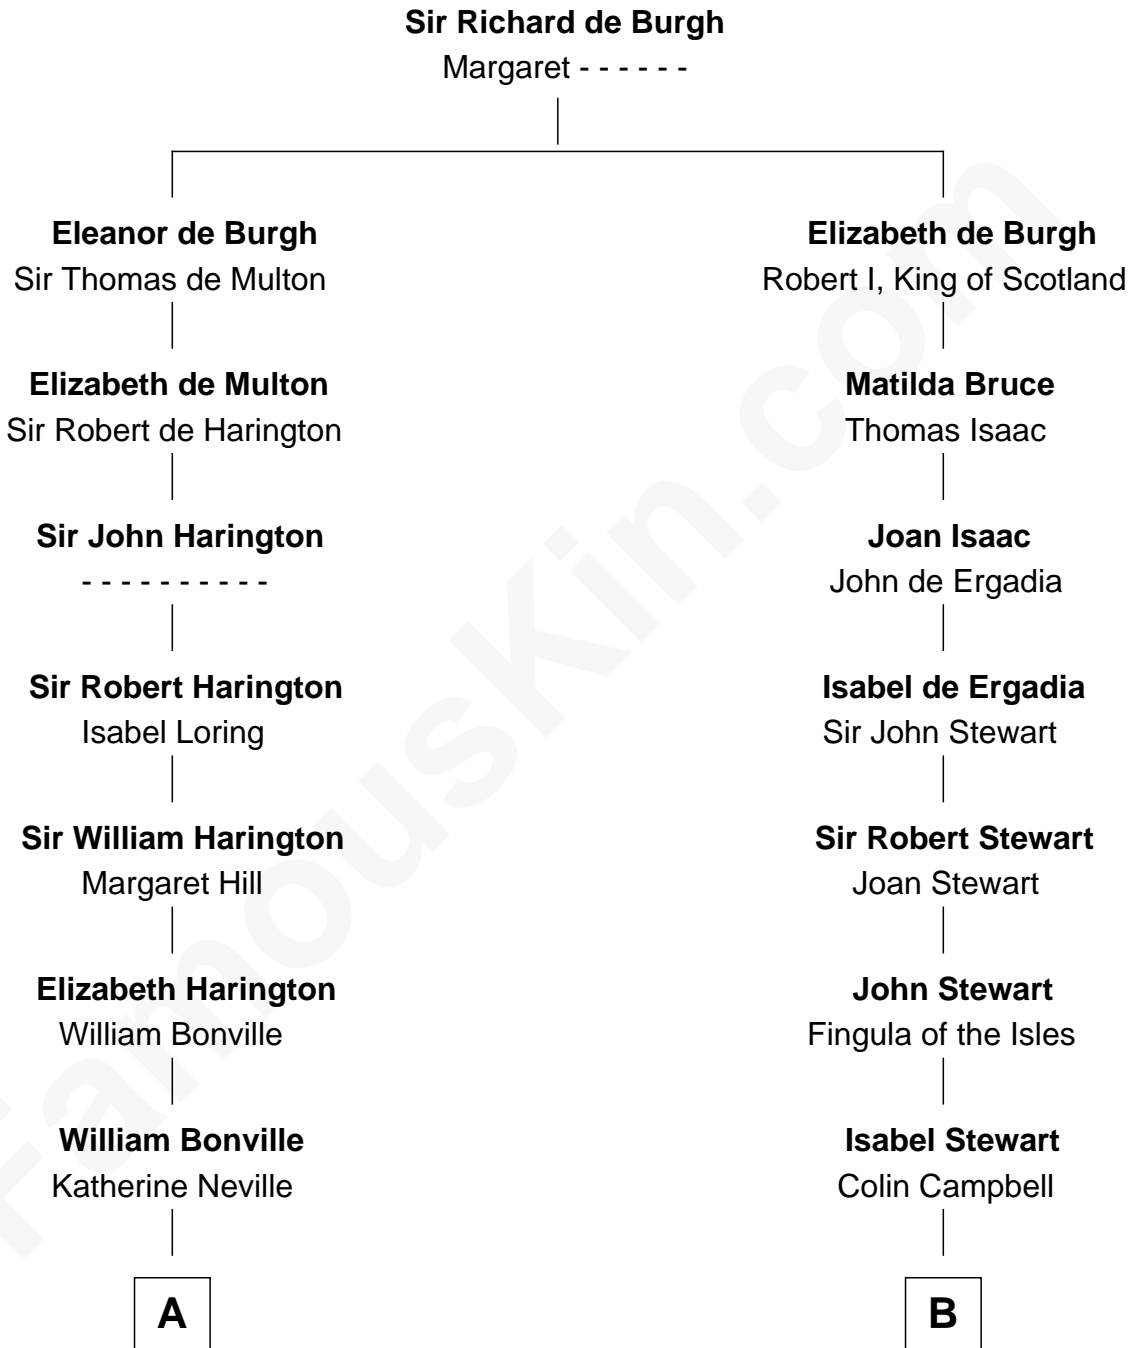

FamousKin.com

Relationship Chart of

Jane (Appleton) Pierce

First Lady of President Franklin Pierce

17th cousin 4 times removed of

Eleanor Roosevelt

First Lady of President Franklin D. Roosevelt

C

Anne Irvine

James Bulloch

James Stephens Bulloch

Martha Stewart

Martha Bulloch

Theodore Roosevelt

Elliott Roosevelt

Anna Rebecca Hall

Eleanor Roosevelt

First Lady of Franklin Roosevelt