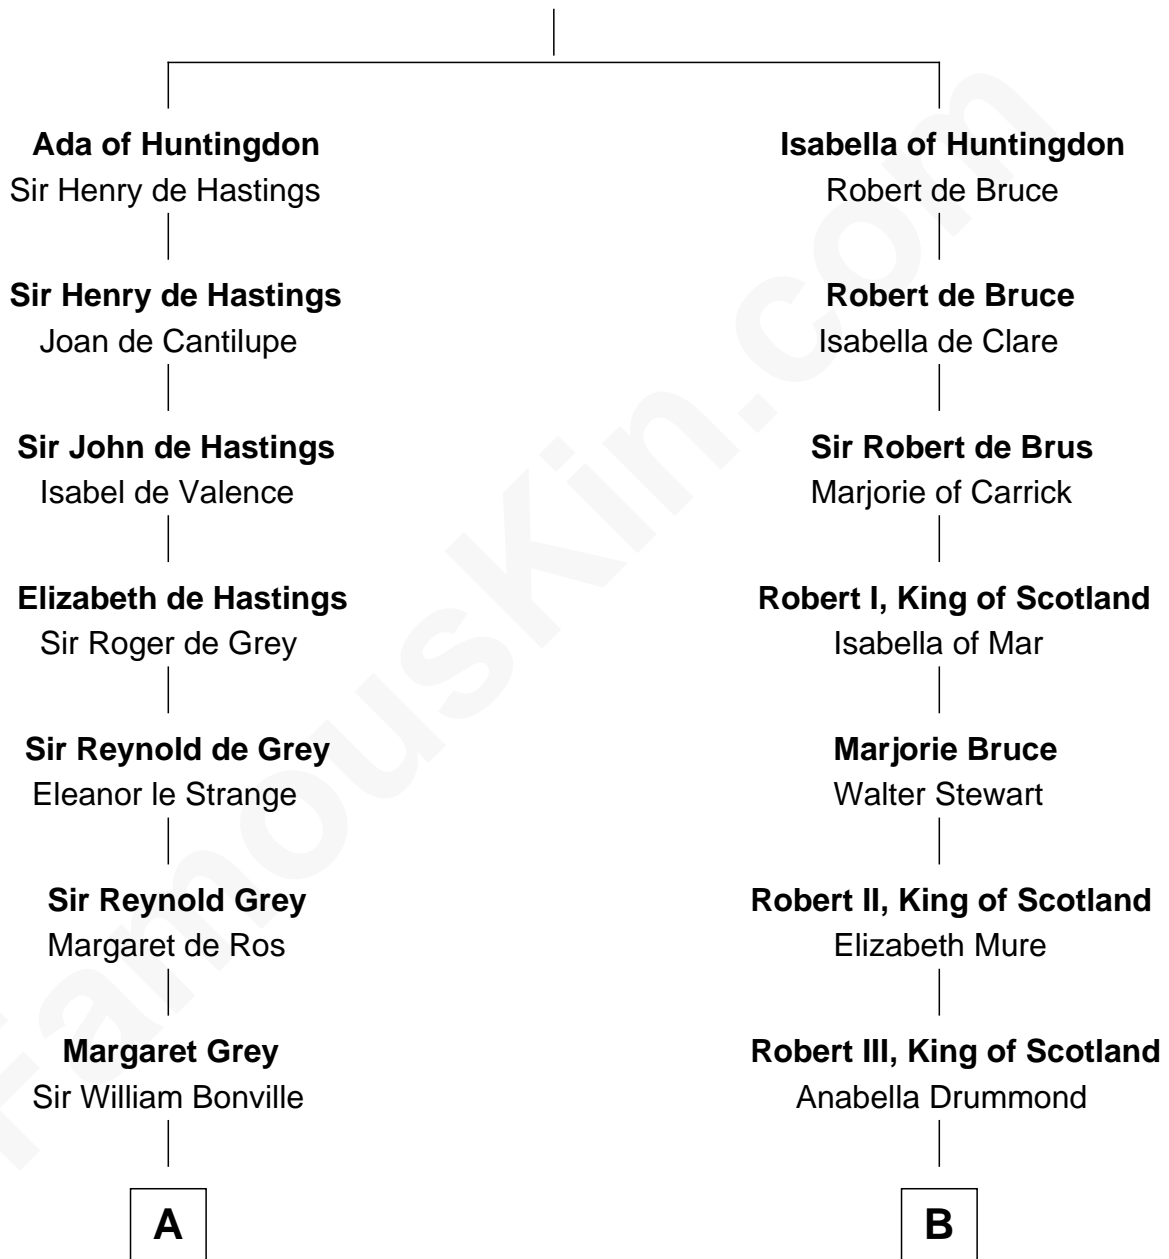

FamousKin.com

Relationship Chart of

Jane (Appleton) Pierce

First Lady of President Franklin Pierce

19th cousin 2 times removed of

Theodore Roosevelt

26th U.S. President

David of Huntingdon

Maud of Chester

C

Elizabeth Hubbard

Francis Appleton

Rev. Jesse Appleton

Elizabeth Means

Jane (Appleton) Pierce

First Lady of Franklin Pierce