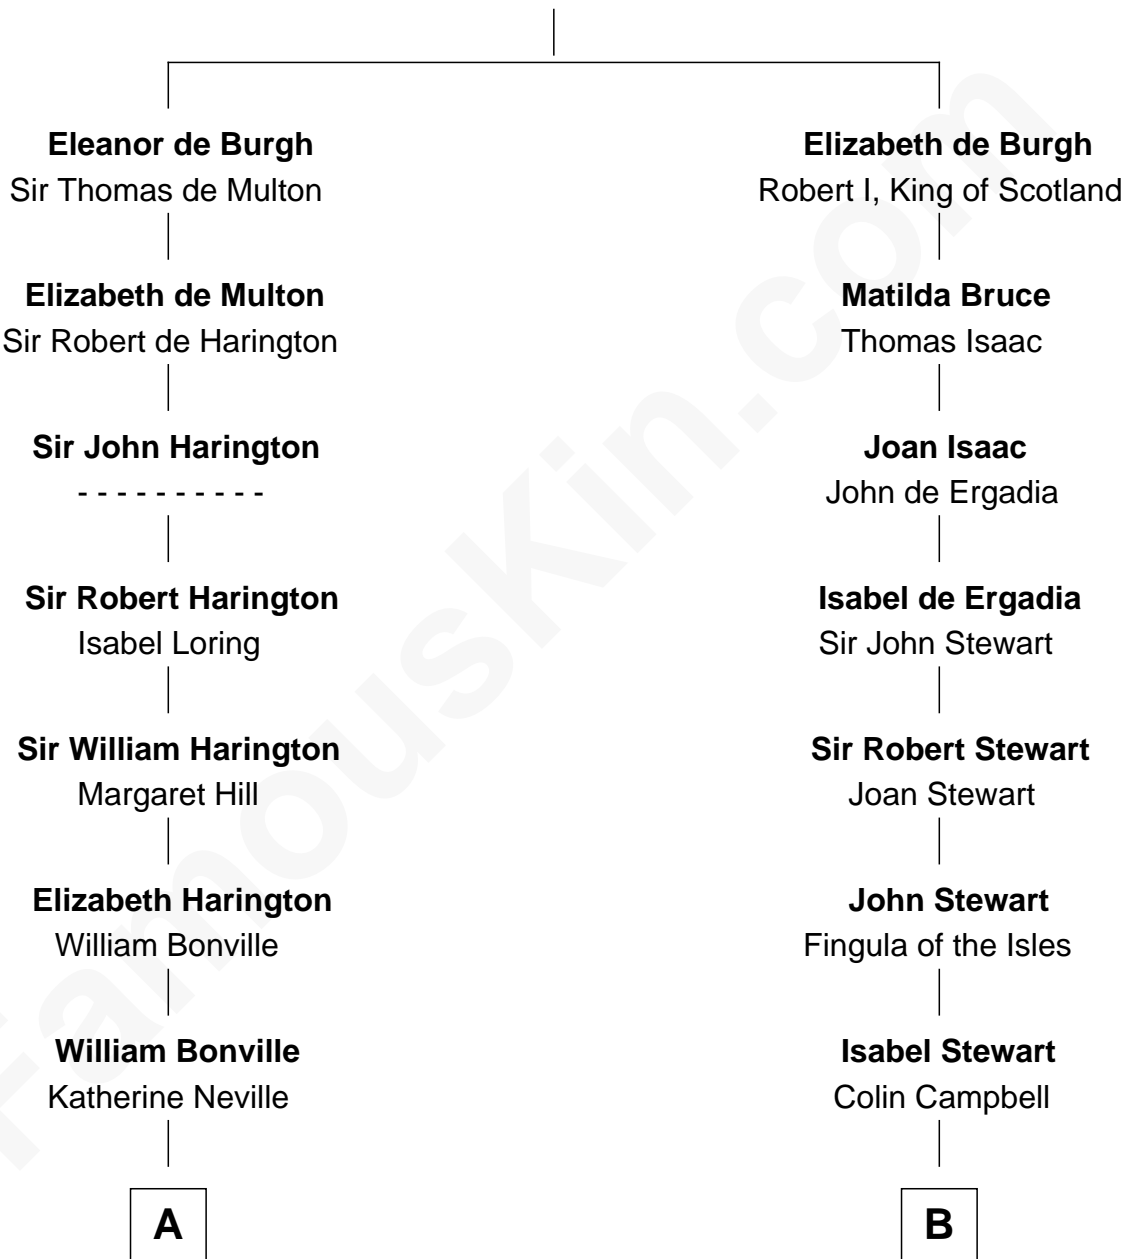

FamousKin.com

Relationship Chart of

Jane (Appleton) Pierce

First Lady of President Franklin Pierce

17th cousin 3 times removed of

Theodore Roosevelt

26th U.S. President

Sir Richard de Burgh

Margaret - - - - -

C

Anne Irvine

James Bulloch

James Stephens Bulloch

Martha Stewart

Martha Bulloch

Theodore Roosevelt

Theodore Roosevelt

26th U.S. President