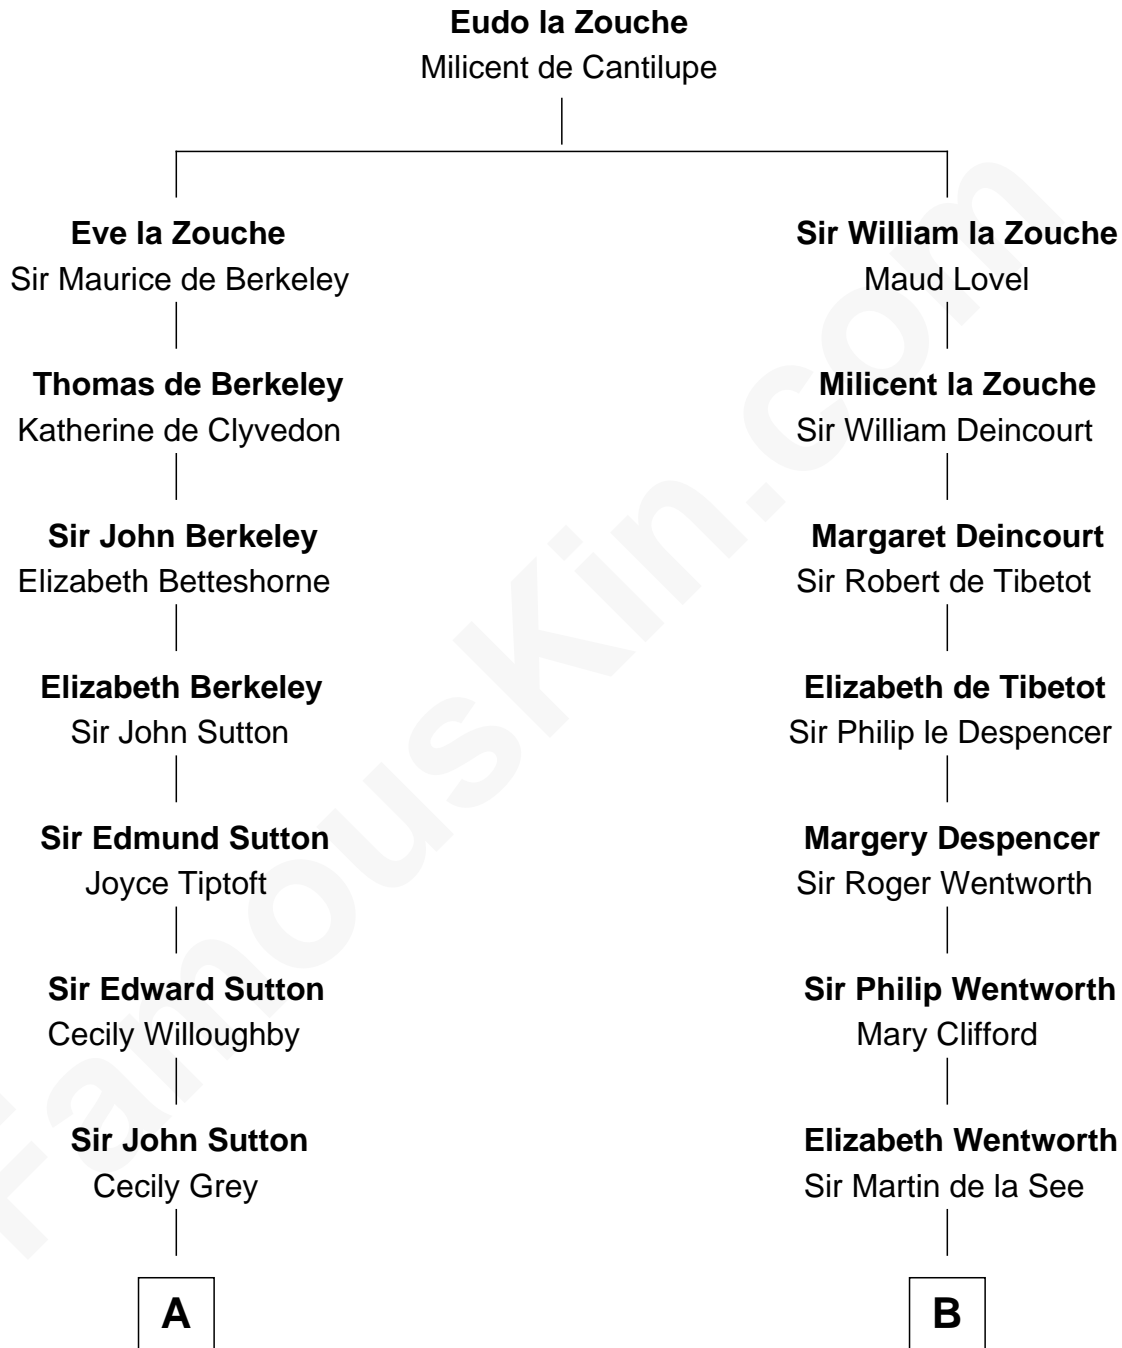

FamousKin.com

Relationship Chart of

Jane (Appleton) Pierce

First Lady of President Franklin Pierce

15th cousin 6 times removed of

Alice (Lee) Roosevelt

First Wife of President Theodore Roosevelt

C

Nancy Clarke

Francis Cabot

Mary Ann Cabot

Nathaniel Cabot Lee

John Clarke Lee

Harriet Paine Rose

George Cabot Lee

Caroline Watts Haskell

Alice (Lee) Roosevelt

Wife of President Theodore Roosevelt