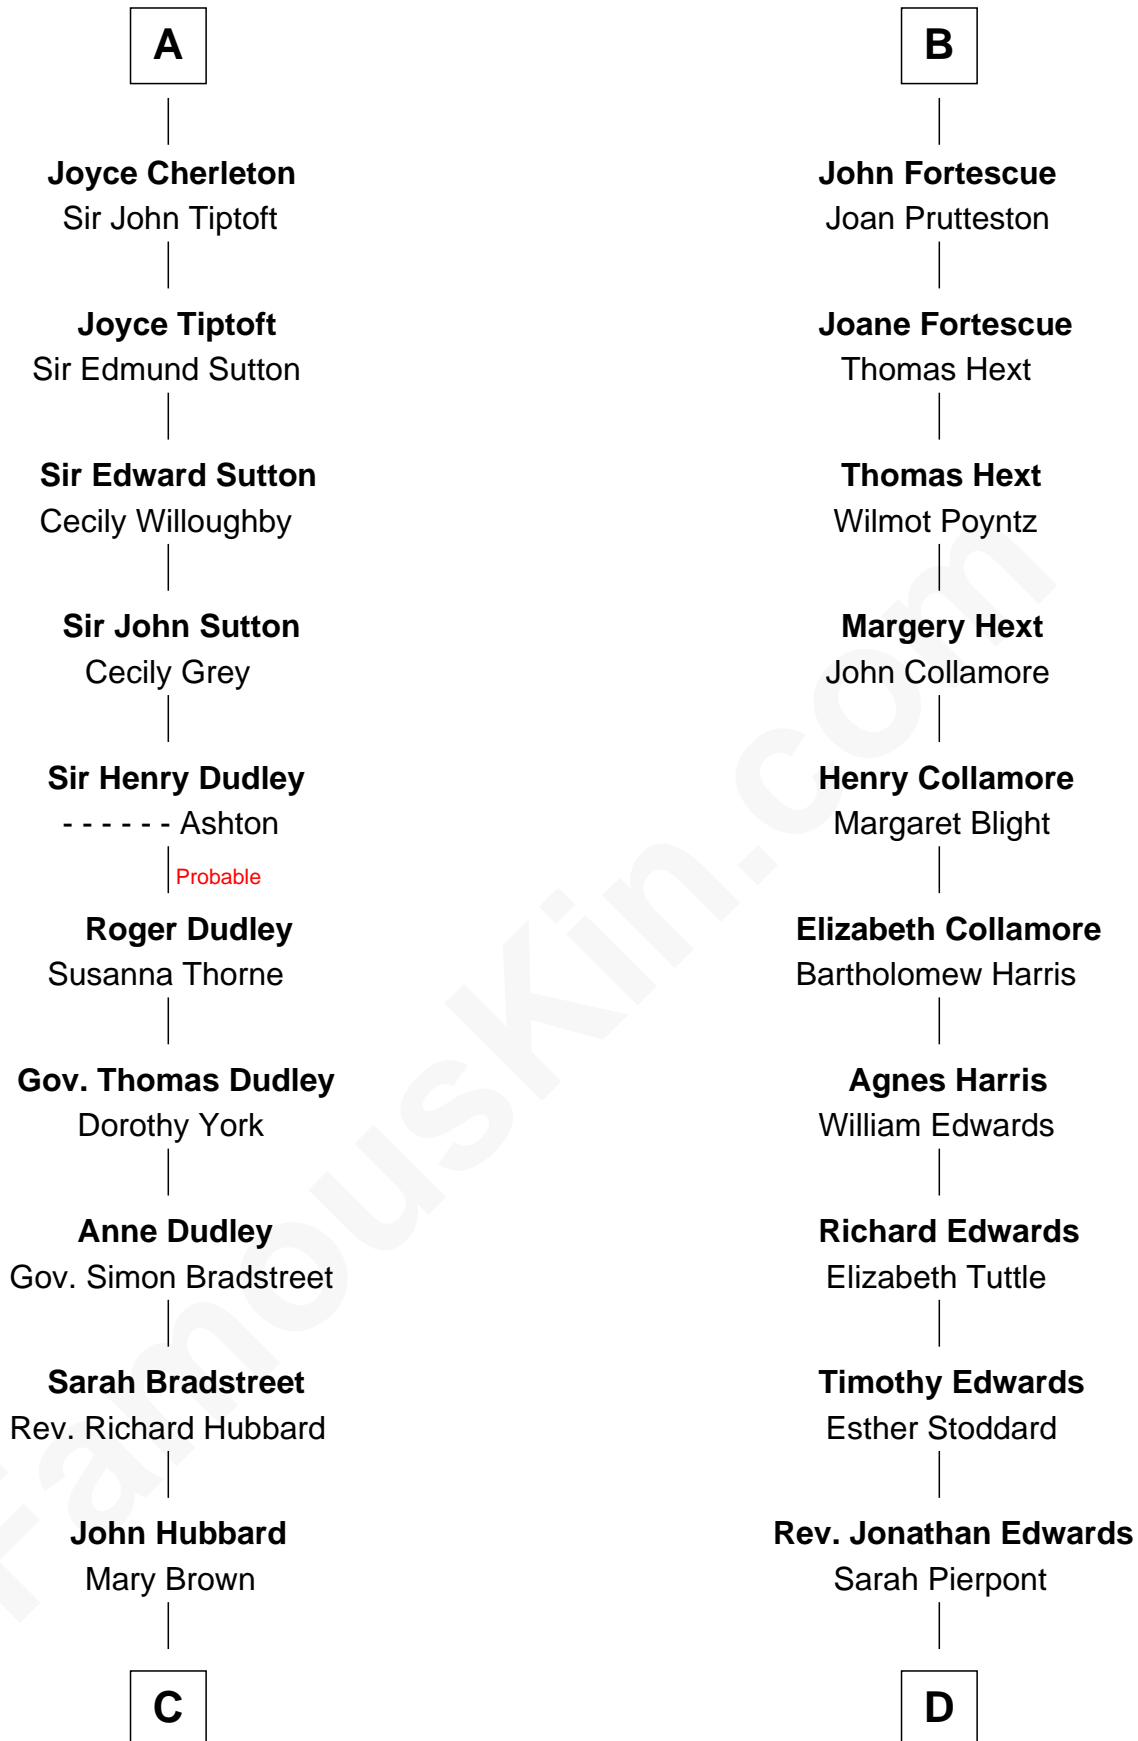

**FamousKin.com**  
**Relationship Chart of**  
**Jane (Appleton) Pierce**

*First Lady of President Franklin Pierce*

**19th cousin 2 times removed of**

**Edith (Carow) Roosevelt**

*First Lady of President Theodore Roosevelt*

**Sir Geoffrey FitzPiers**

Aveline de Clare

**C**

**Elizabeth Hubbard**

Francis Appleton

**Rev. Jesse Appleton**

Elizabeth Means

**Jane (Appleton) Pierce**

*First Lady of Franklin Pierce*

**D**

**Timothy Edwards**

Rhoda Ogden

**Sarah Edwards**

Daniel Tyler

**Gen. Daniel Tyler**

Emily Lee

**Gertrude Elizabeth Tyler**

Charles Carow

**Edith (Carow) Roosevelt**

*First Lady of Theodore Roosevelt*