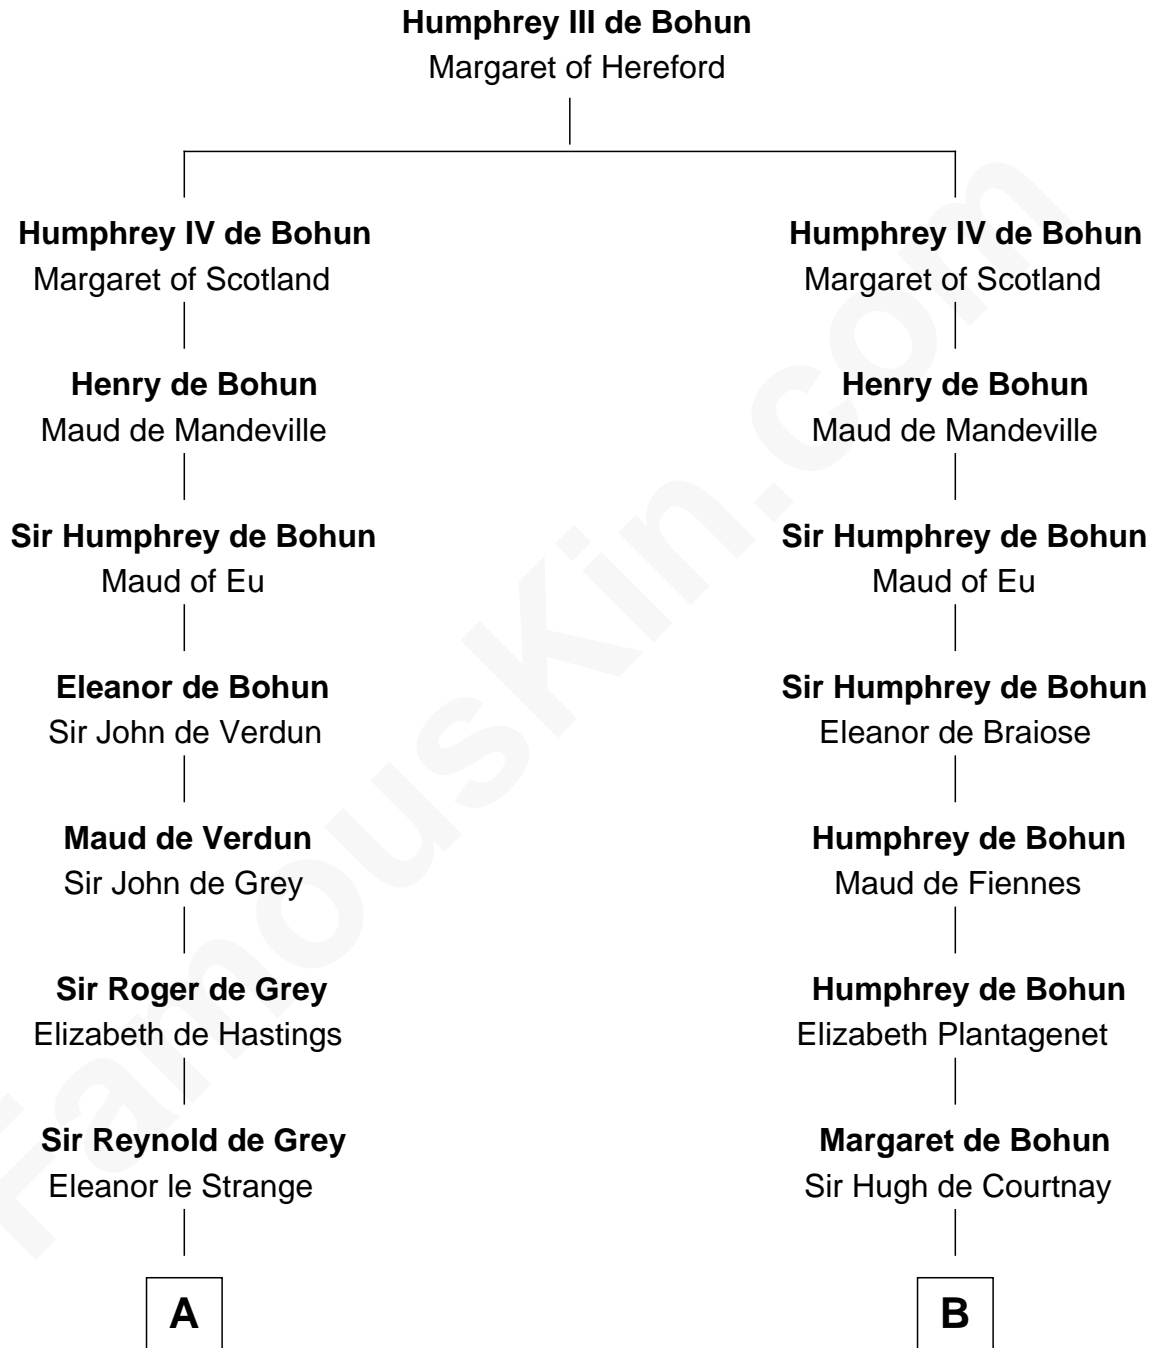

FamousKin.com

Relationship Chart of Jane (Appleton) Pierce

First Lady of President Franklin Pierce

19th cousin 2 times removed of

Carter Braxton

Signer of the Declaration of Independence

C

Sarah Bradstreet
Rev. Richard Hubbard

John Hubbard
Mary Brown

Elizabeth Hubbard
Francis Appleton

Rev. Jesse Appleton
Elizabeth Means

Jane (Appleton) Pierce
First Lady of Franklin Pierce

D

Col. Robert Carter
Elizabeth Landon

Mary Carter
George Braxton

Carter Braxton
Signer of Declaration of Independence

FamousKin.com