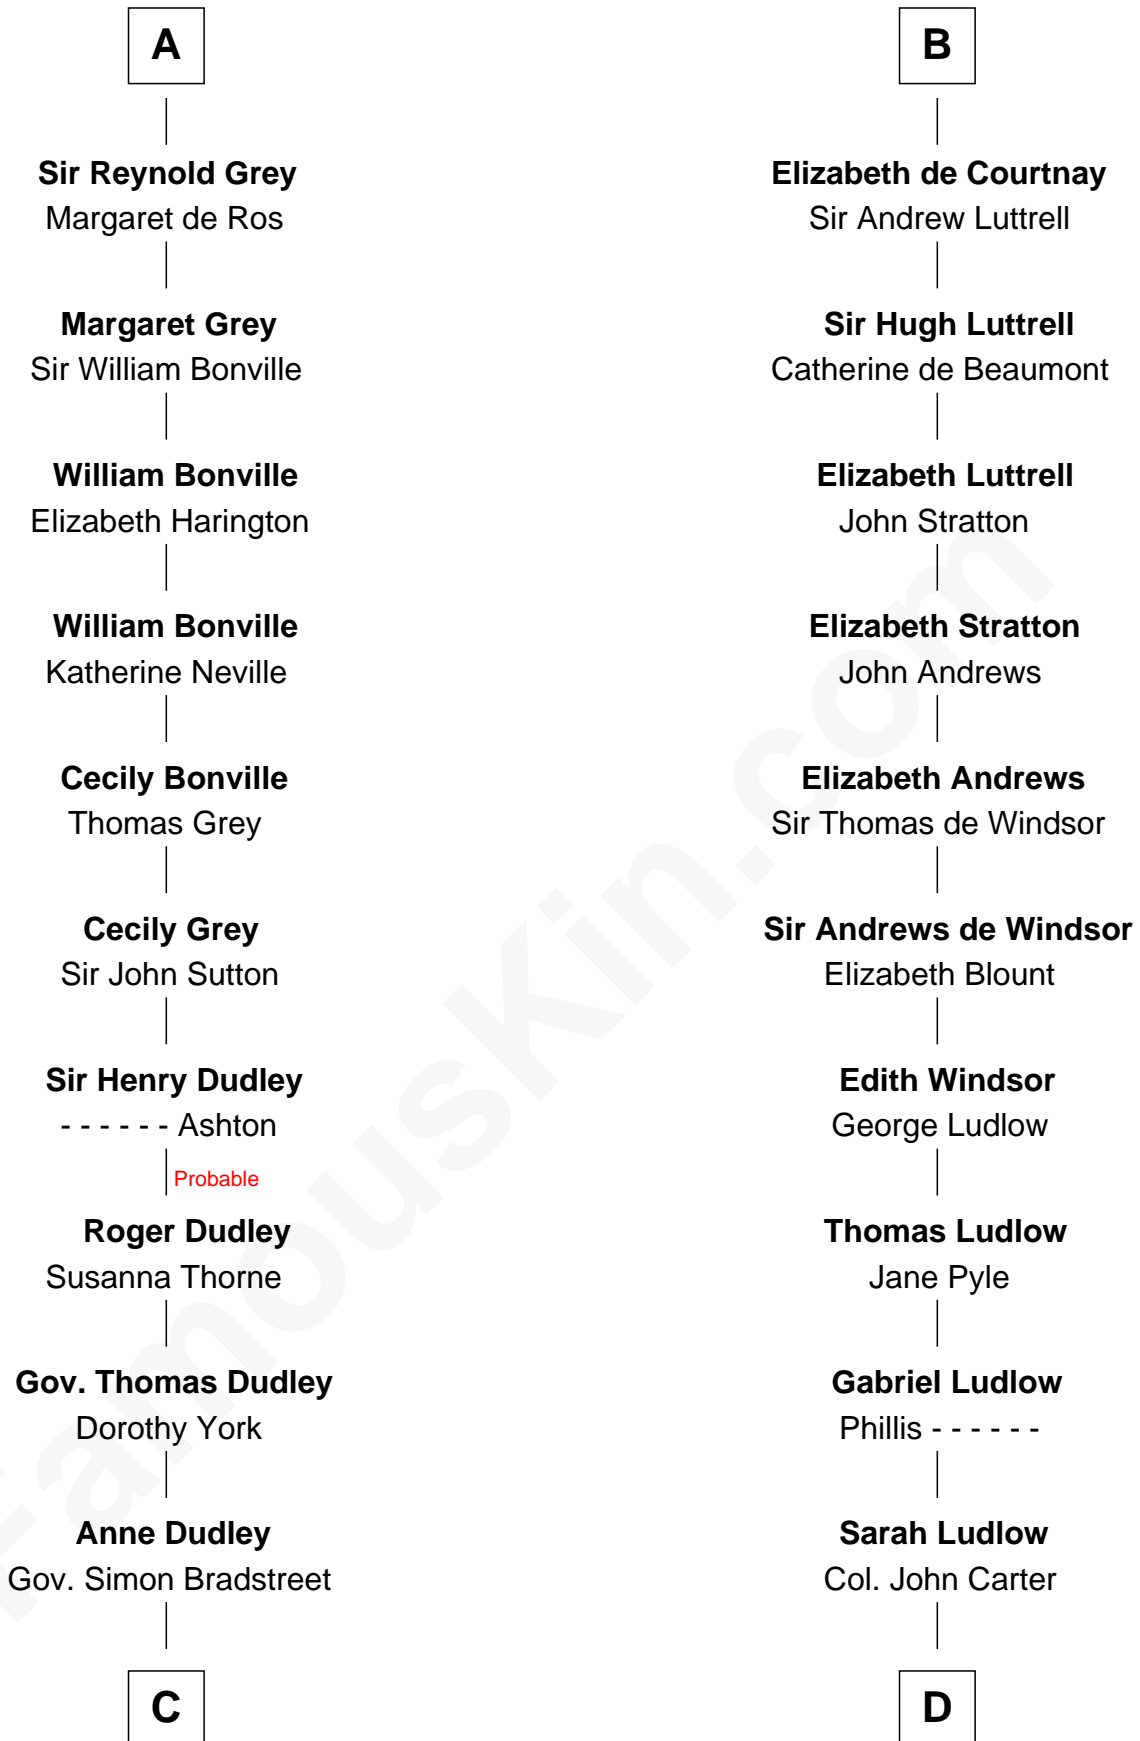

FamousKin.com

Relationship Chart of Jane (Appleton) Pierce

First Lady of President Franklin Pierce

19th cousin 2 times removed of

Carter Braxton

Signer of the Declaration of Independence

C

Sarah Bradstreet
Rev. Richard Hubbard

John Hubbard
Mary Brown

Elizabeth Hubbard
Francis Appleton

Rev. Jesse Appleton
Elizabeth Means

Jane (Appleton) Pierce
First Lady of Franklin Pierce

D

Col. Robert Carter
Elizabeth Landon

Mary Carter
George Braxton

Carter Braxton
Signer of Declaration of Independence

FamousKin.com