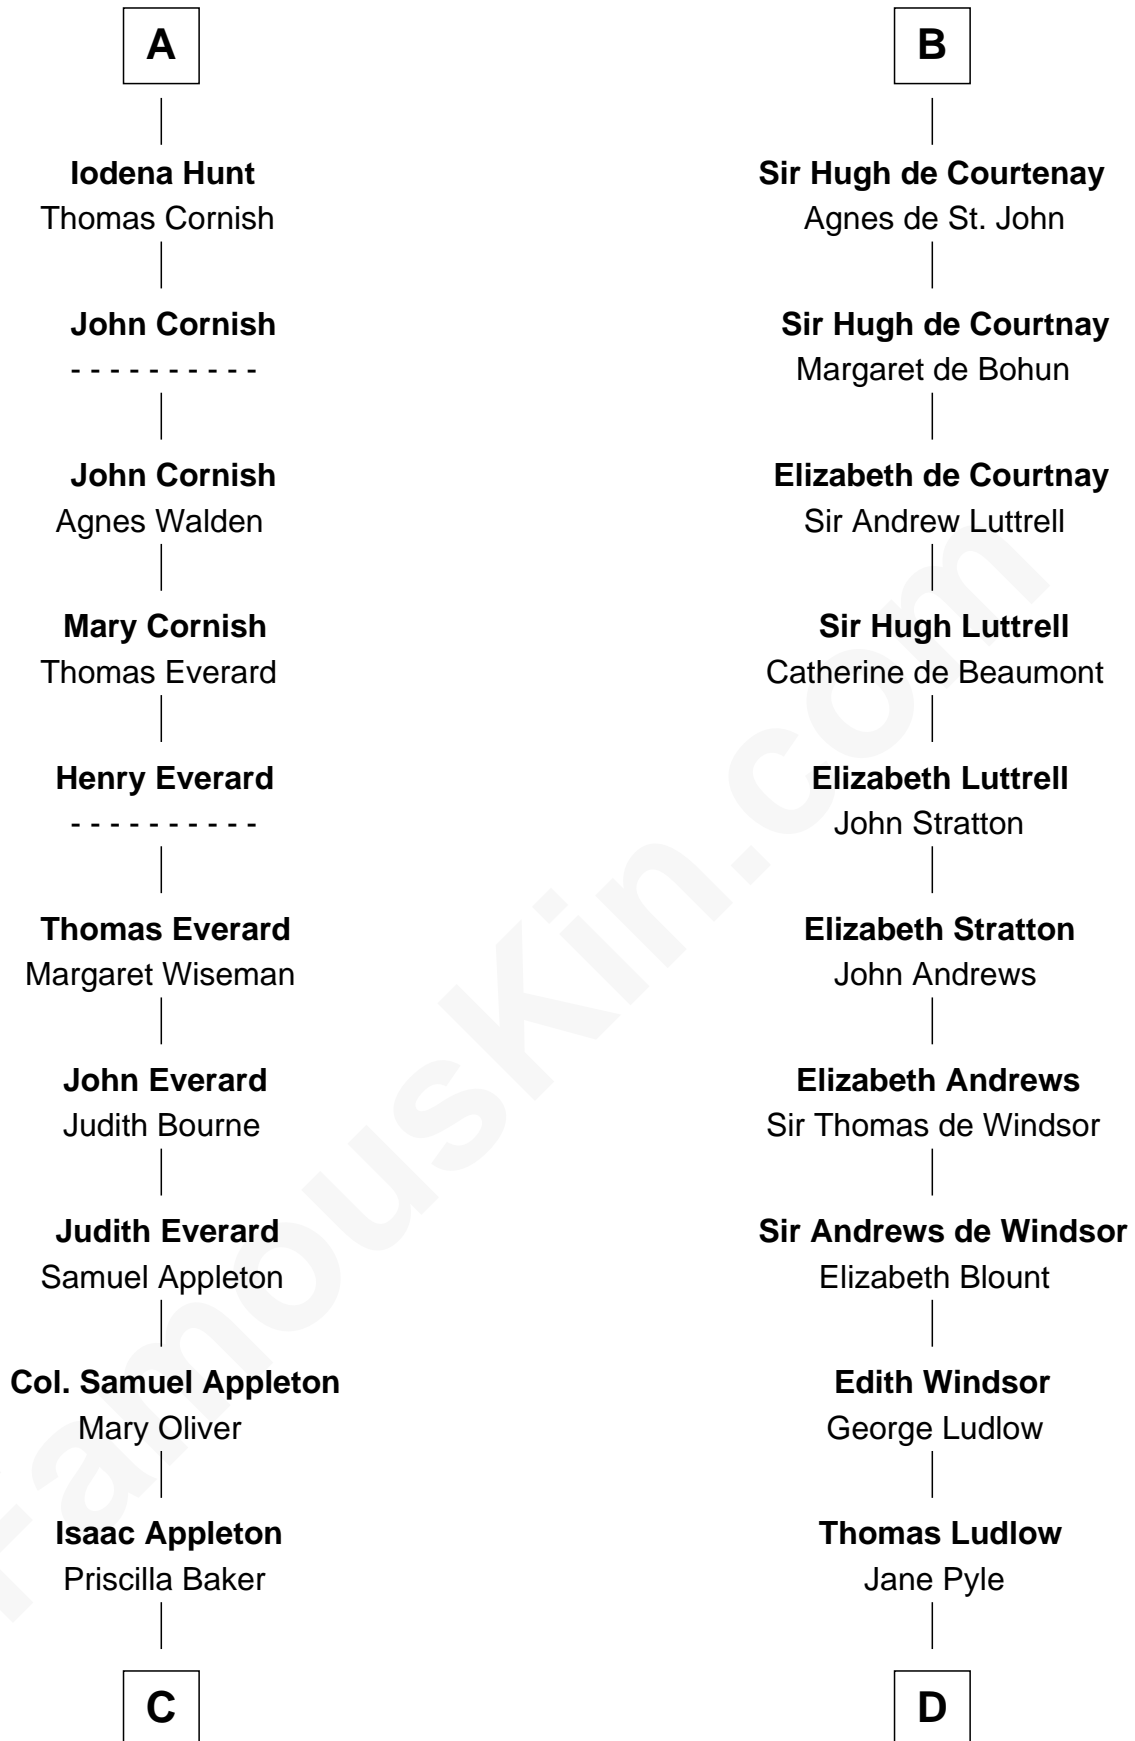

FamousKin.com

Relationship Chart of

Jane (Appleton) Pierce

First Lady of President Franklin Pierce

20th cousin 1 time removed of

Carter Braxton

Signer of the Declaration of Independence

C

Isaac Appleton
Elizabeth Sawyer

Francis Appleton
Elizabeth Hubbard

Rev. Jesse Appleton
Elizabeth Means

Jane (Appleton) Pierce
First Lady of Franklin Pierce

D

Gabriel Ludlow
Phillis - - - - -

Sarah Ludlow
Col. John Carter

Col. Robert Carter
Elizabeth Landon

Mary Carter
George Braxton

Carter Braxton
Signer of Declaration of Independence