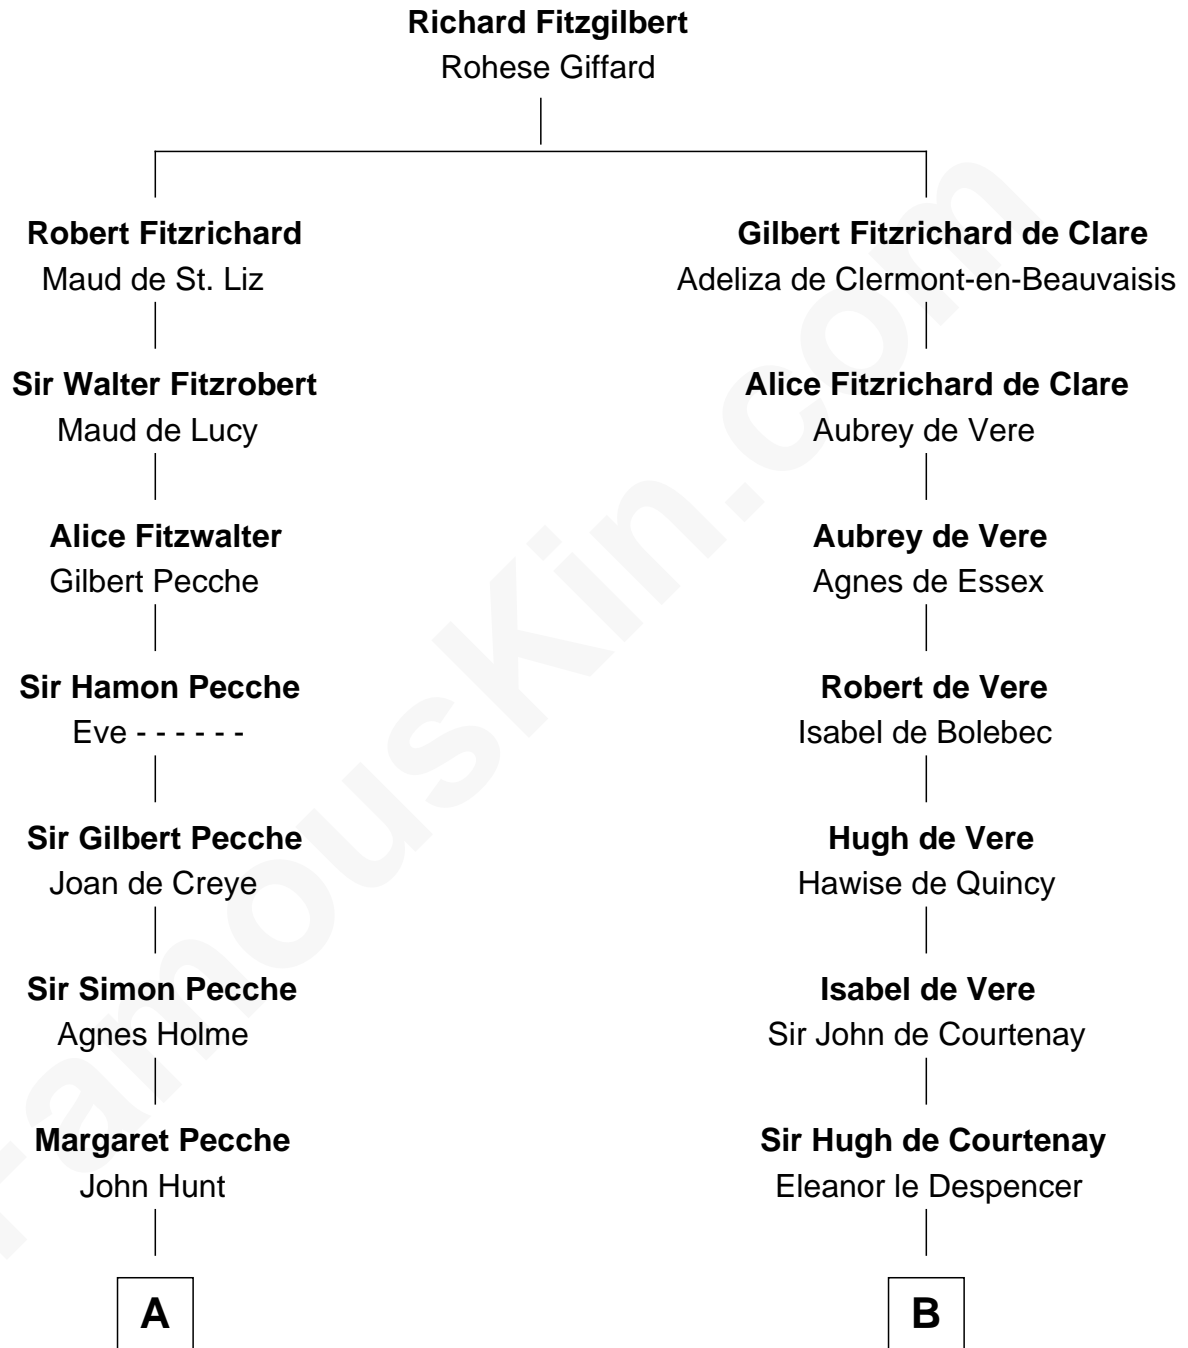

FamousKin.com

Relationship Chart of

Jane (Appleton) Pierce

First Lady of President Franklin Pierce

20th cousin 1 time removed of

Carter Braxton

Signer of the Declaration of Independence

C

Isaac Appleton
Elizabeth Sawyer

Francis Appleton
Elizabeth Hubbard

Rev. Jesse Appleton
Elizabeth Means

Jane (Appleton) Pierce
First Lady of Franklin Pierce

D

Gabriel Ludlow
Phillis - - - - -

Sarah Ludlow
Col. John Carter

Col. Robert Carter
Elizabeth Landon

Mary Carter
George Braxton

Carter Braxton
Signer of Declaration of Independence