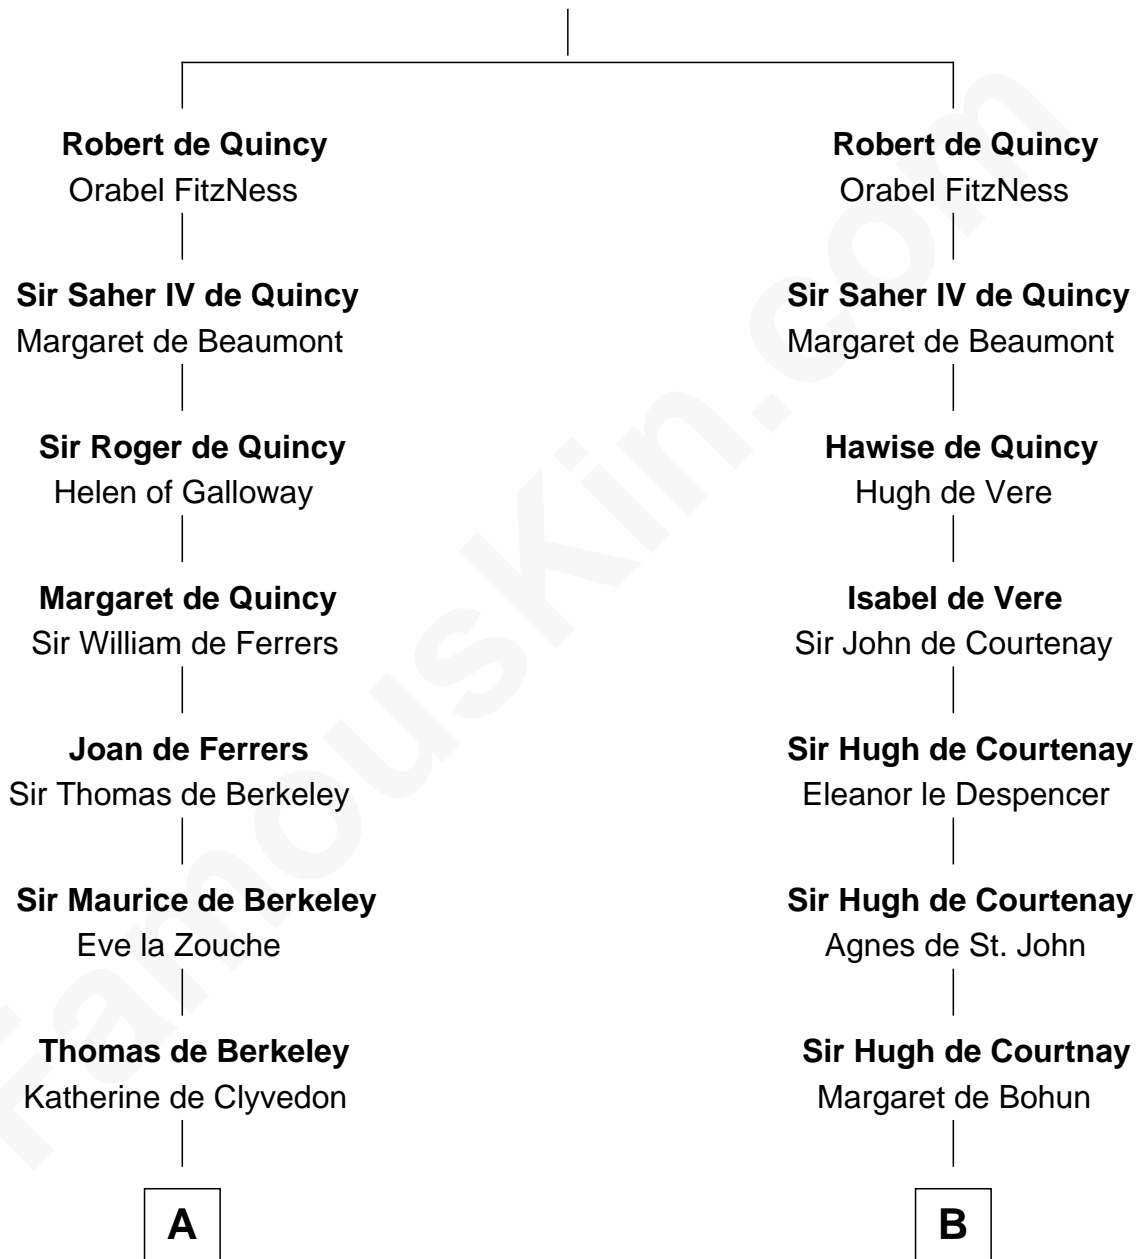

FamousKin.com

Relationship Chart of Jane (Appleton) Pierce

First Lady of President Franklin Pierce

19th cousin 1 time removed of

Carter Braxton

Signer of the Declaration of Independence

Saher I de Quincy

Maud de St. Liz

First Lady of Franklin Pierce

D

Col. Robert Carter

Elizabeth Landon

Mary Carter

George Braxton

Carter Braxton

Signer of Declaration of Independence