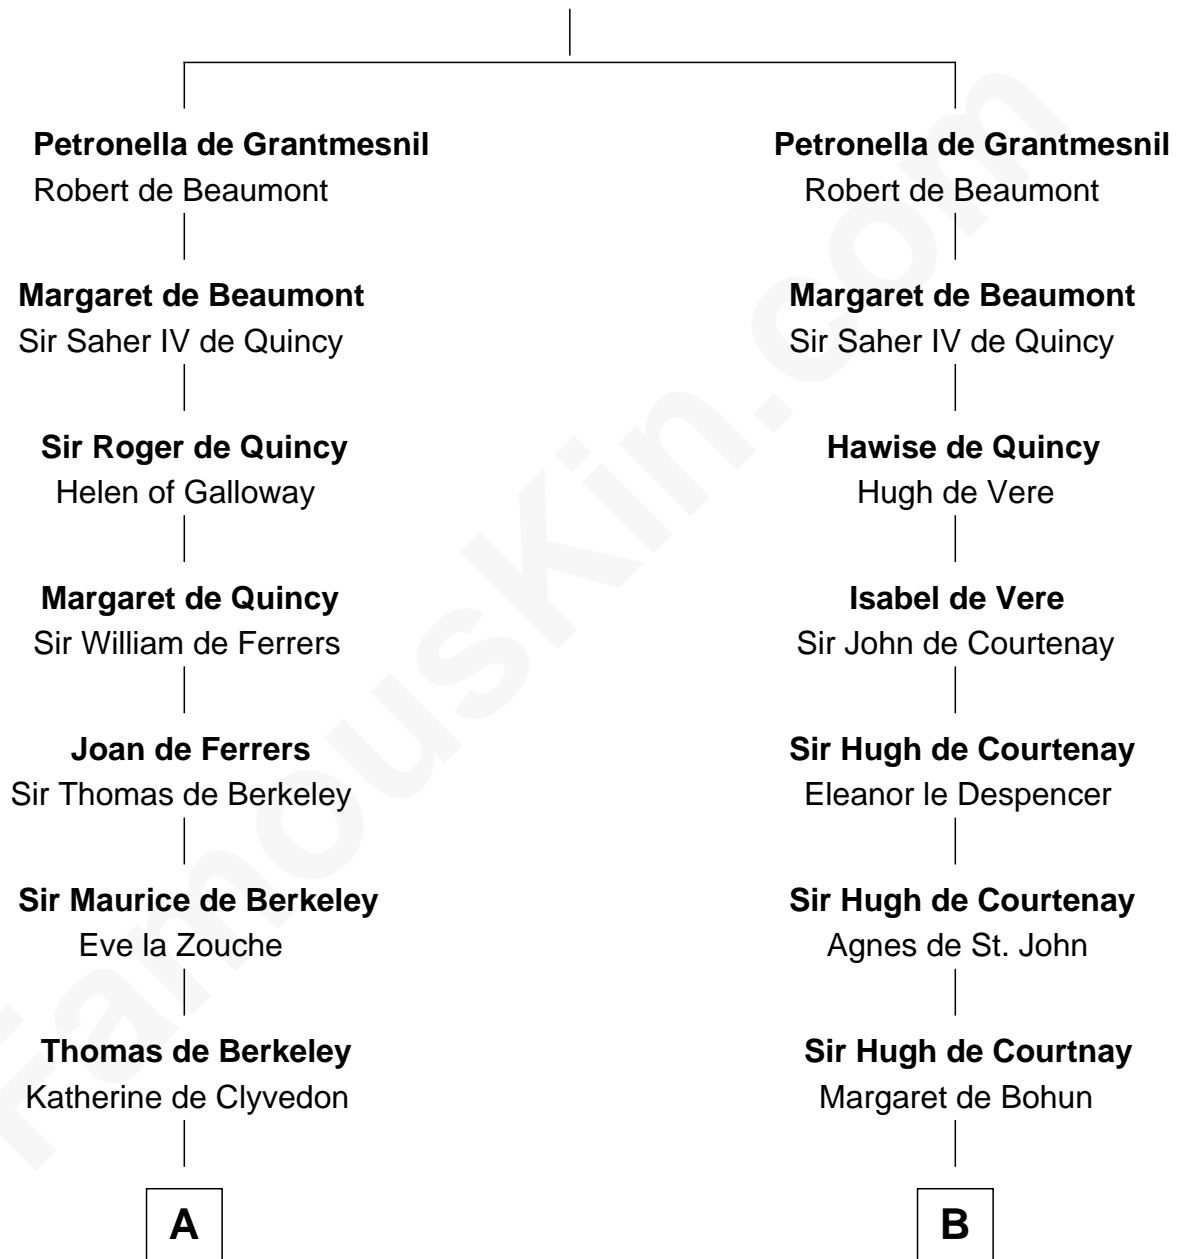

## Relationship Chart of

### Jane (Appleton) Pierce

*First Lady of President Franklin Pierce*

19th cousin 1 time removed of

**Carter Braxton**

*Signer of the Declaration of Independence*

**Hugh de Grantmesnil**

-----

**C**

**John Hubbard**

Mary Brown

**Elizabeth Hubbard**

Francis Appleton

**Rev. Jesse Appleton**

Elizabeth Means

**Jane (Appleton) Pierce**

*First Lady of Franklin Pierce*

**D**

**Col. Robert Carter**

Elizabeth Landon

**Mary Carter**

George Braxton

**Carter Braxton**

*Signer of Declaration of Independence*

FamousKin.com