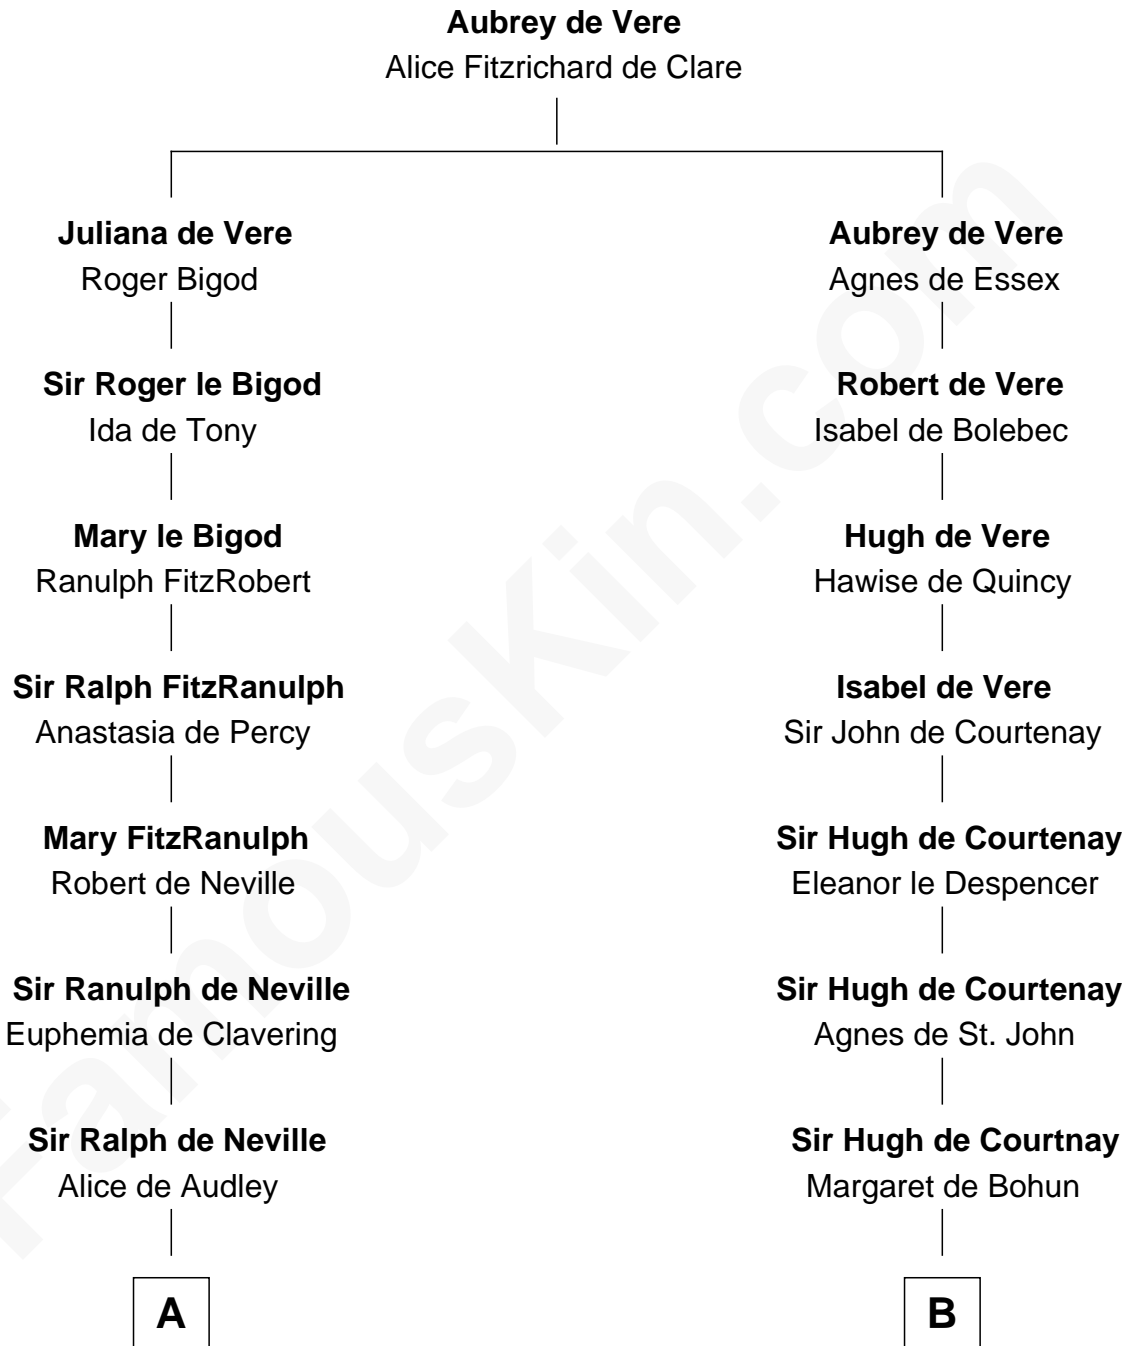

FamousKin.com

Relationship Chart of

Jane (Appleton) Pierce

First Lady of President Franklin Pierce

19th cousin 2 times removed of

Carter Braxton

Signer of the Declaration of Independence

C

Sarah Bradstreet
Rev. Richard Hubbard

John Hubbard
Mary Brown

Elizabeth Hubbard
Francis Appleton

Rev. Jesse Appleton
Elizabeth Means

Jane (Appleton) Pierce
First Lady of Franklin Pierce

D

Col. Robert Carter
Elizabeth Landon

Mary Carter
George Braxton

Carter Braxton
Signer of Declaration of Independence

FamousKin.com