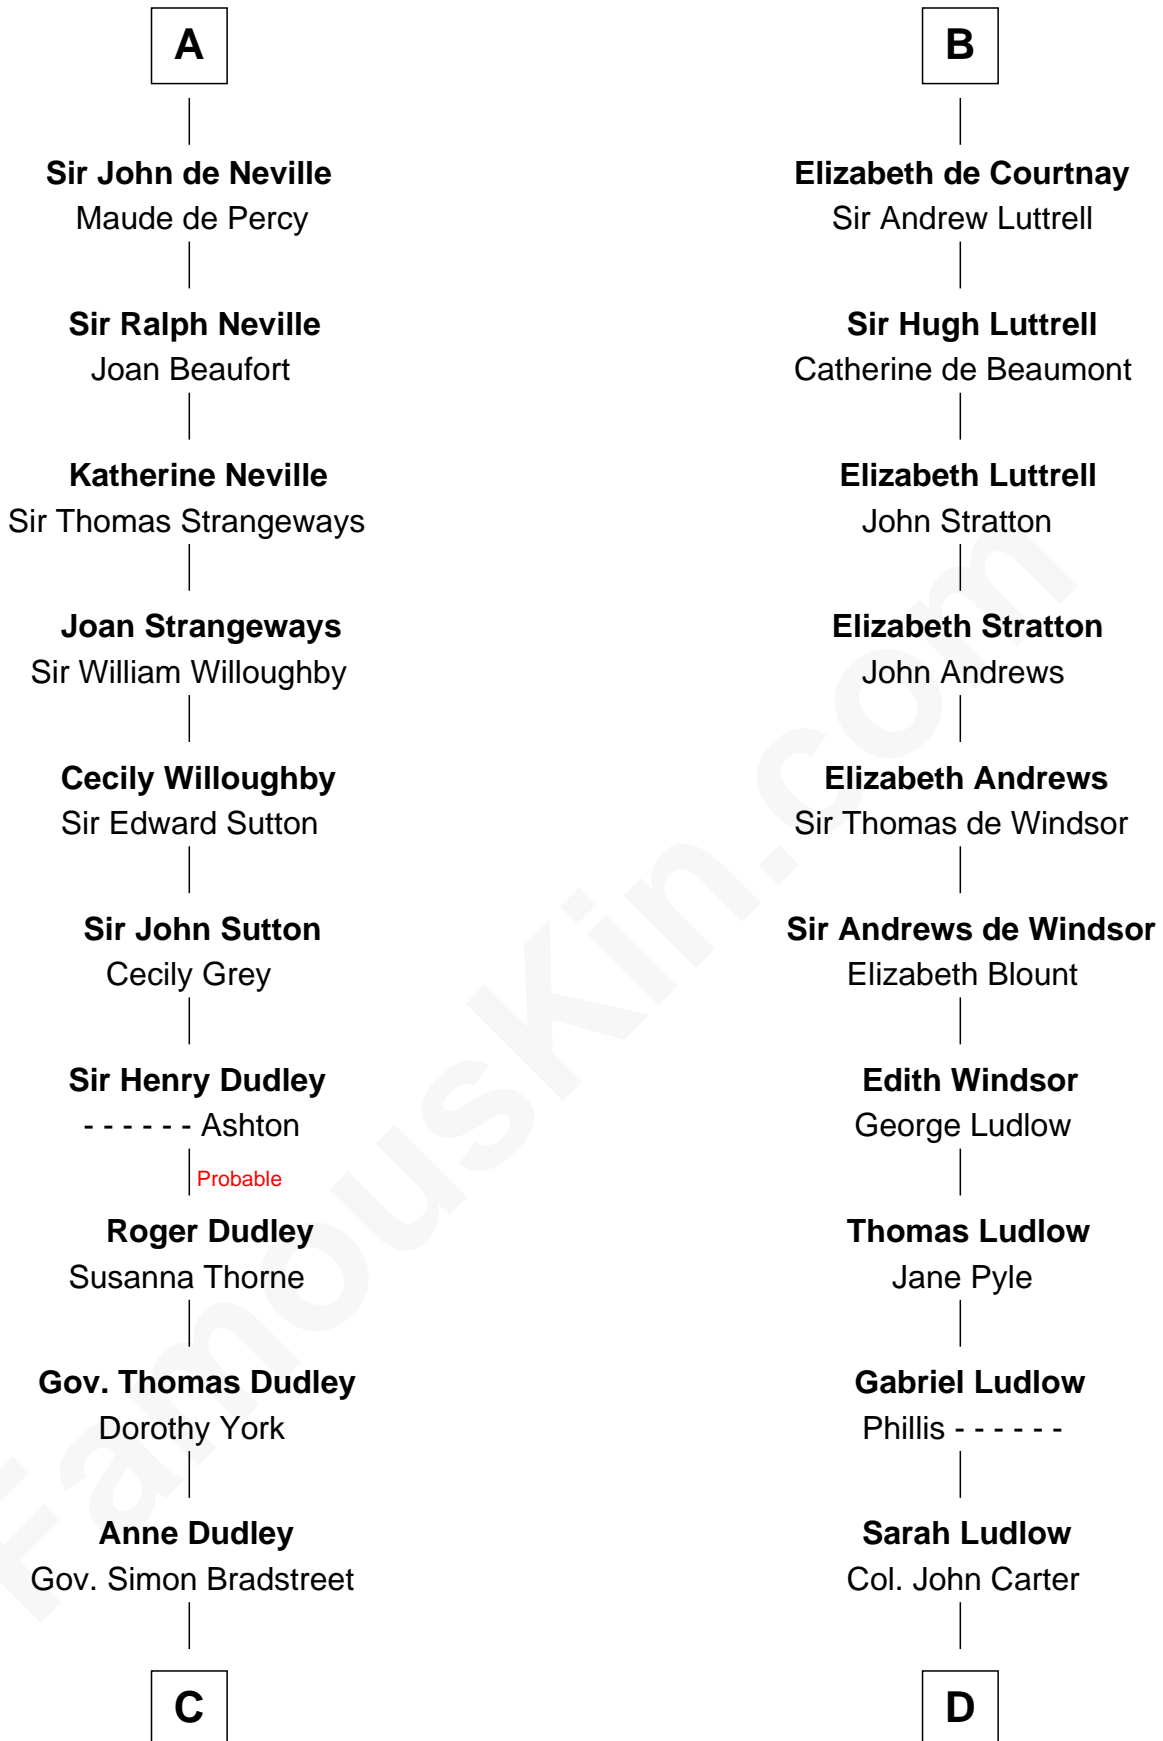

FamousKin.com

Relationship Chart of

Jane (Appleton) Pierce

First Lady of President Franklin Pierce

19th cousin 2 times removed of

Carter Braxton

Signer of the Declaration of Independence

C

Sarah Bradstreet
Rev. Richard Hubbard

John Hubbard
Mary Brown

Elizabeth Hubbard
Francis Appleton

Rev. Jesse Appleton
Elizabeth Means

Jane (Appleton) Pierce
First Lady of Franklin Pierce

D

Col. Robert Carter
Elizabeth Landon

Mary Carter
George Braxton

Carter Braxton
Signer of Declaration of Independence

FamousKin.com