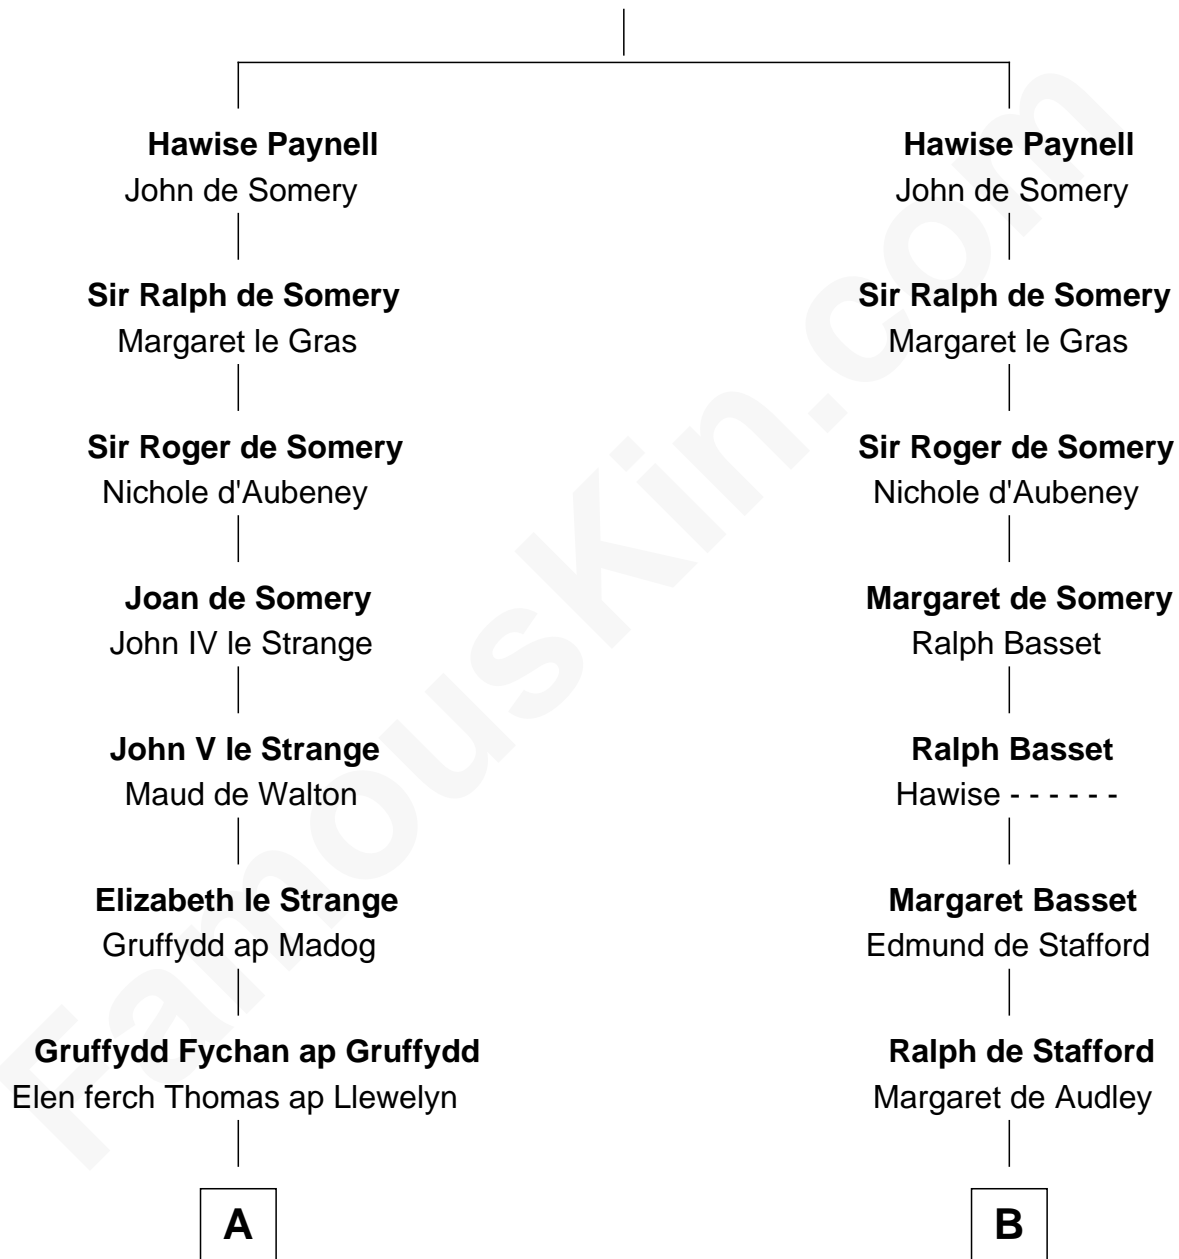

FamousKin.com

Relationship Chart of

Jane (Appleton) Pierce

First Lady of President Franklin Pierce

20th cousin of

James Madison

4th U.S. President

Ralph Paynell

C

Isaac Appleton
Elizabeth Sawyer

Francis Appleton
Elizabeth Hubbard

Rev. Jesse Appleton
Elizabeth Means

Jane (Appleton) Pierce
First Lady of Franklin Pierce

D

Mary Gaines
Col. John Catlett

Rebecca Catlett
Francis Conway

Eleanor Rose Conway
James Madison

James Madison
4th U.S. President