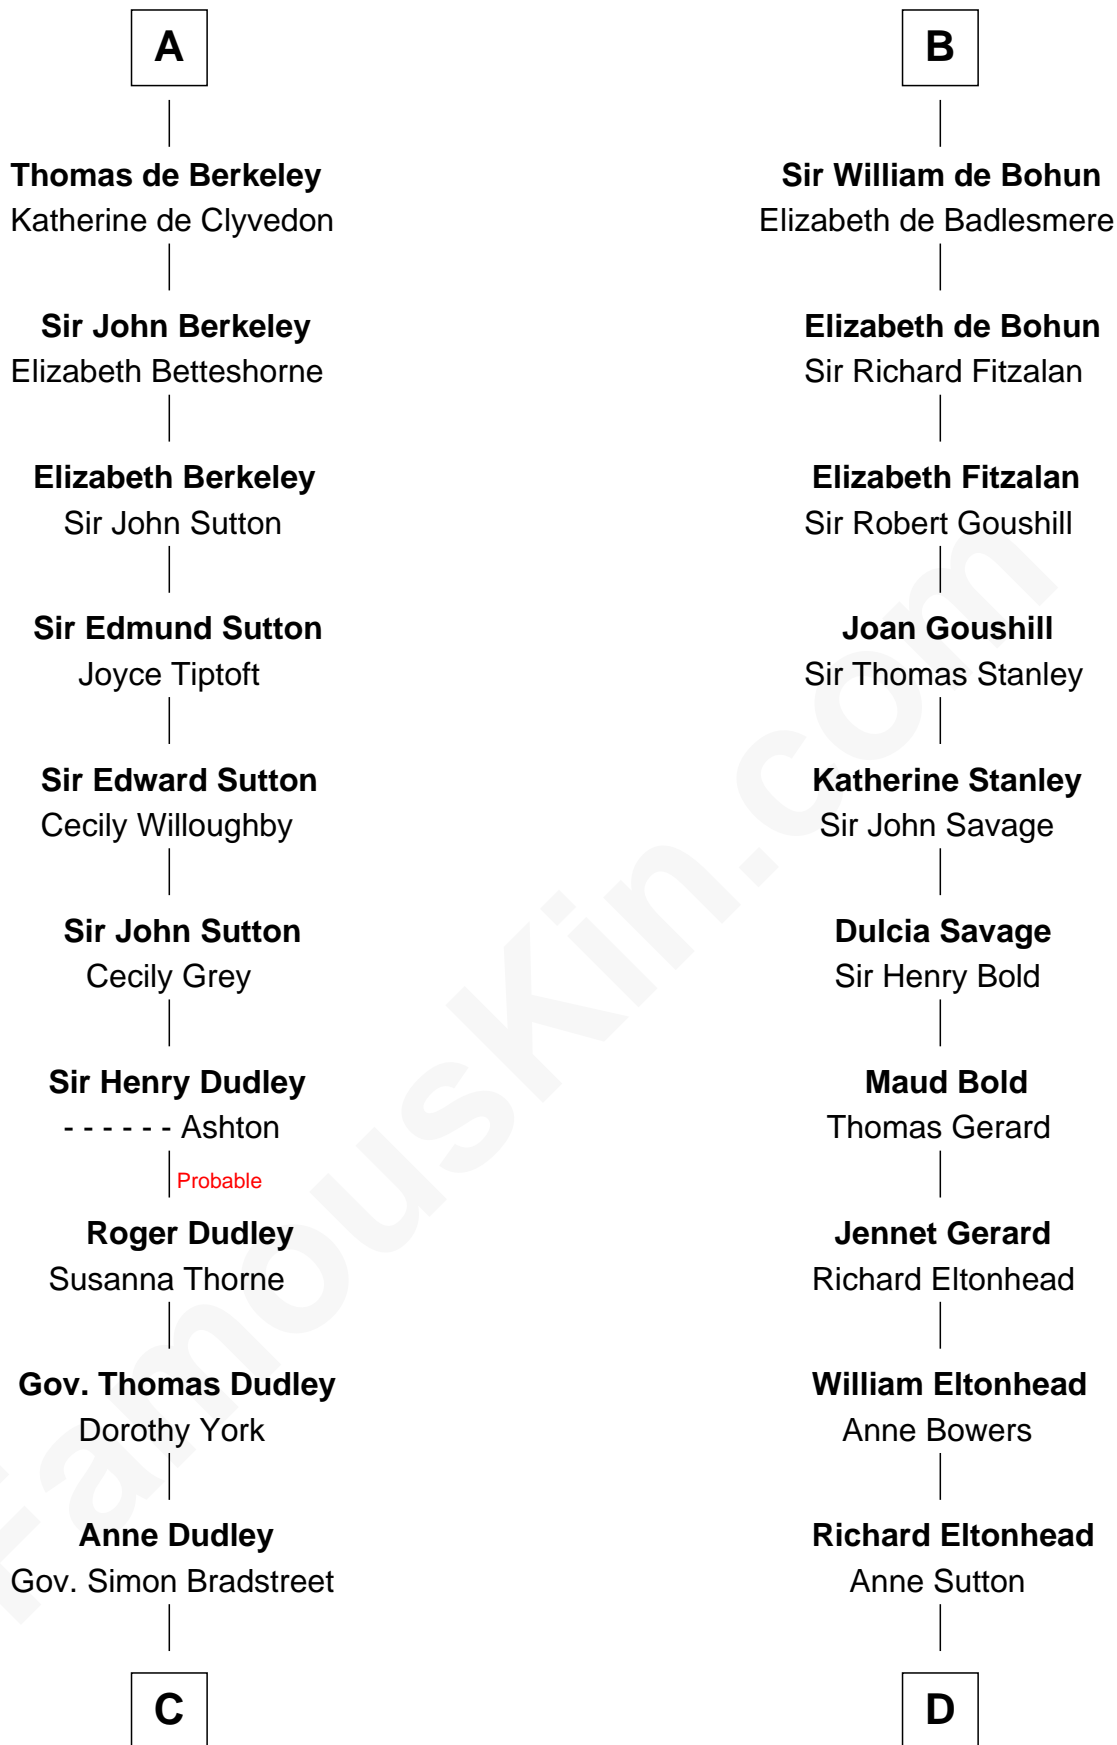

FamousKin.com

Relationship Chart of Jane (Appleton) Pierce

First Lady of President Franklin Pierce

21st cousin of

James Madison

4th U.S. President

Muitchertach O'Toole

Cacht Inion Loigsig O'Morda