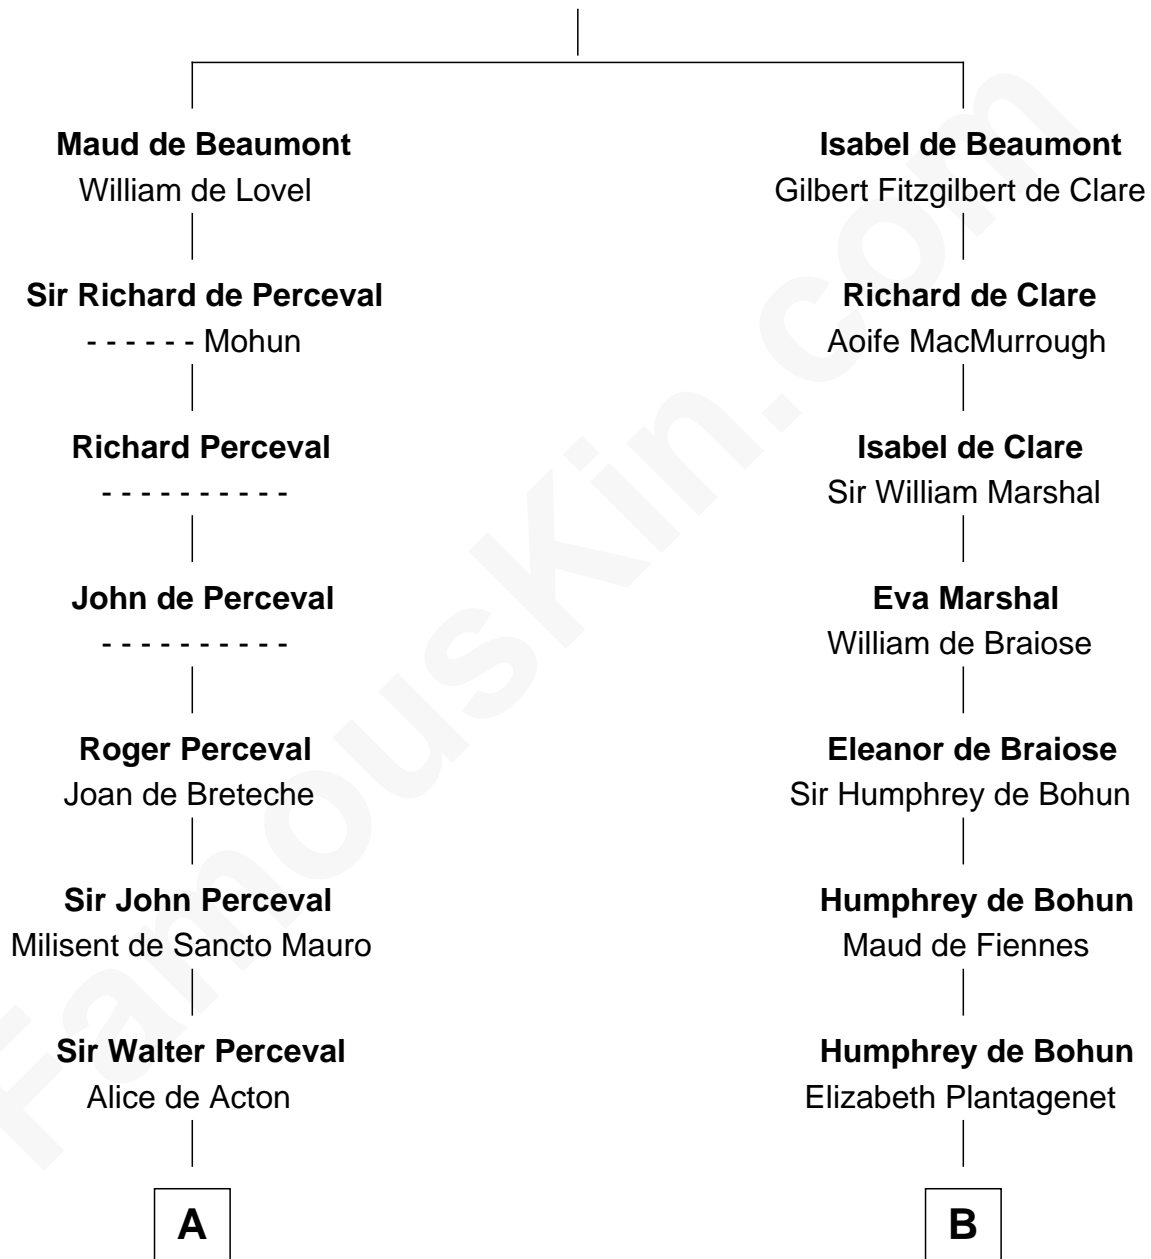

FamousKin.com

Relationship Chart of

Jane (Appleton) Pierce

First Lady of President Franklin Pierce

21st cousin of

James Madison

4th U.S. President

Sir Robert de Beaumont

Isabel de Vermandois

C

Isaac Appleton
Priscilla Baker

Isaac Appleton
Elizabeth Sawyer

Francis Appleton
Elizabeth Hubbard

Rev. Jesse Appleton
Elizabeth Means

Jane (Appleton) Pierce
First Lady of Franklin Pierce

D

Martha Eltonhead
Edwin Conway

Edwin Conway
Elizabeth Thornton

Francis Conway
Rebecca Catlett

Eleanor Rose Conway
James Madison

James Madison
4th U.S. President