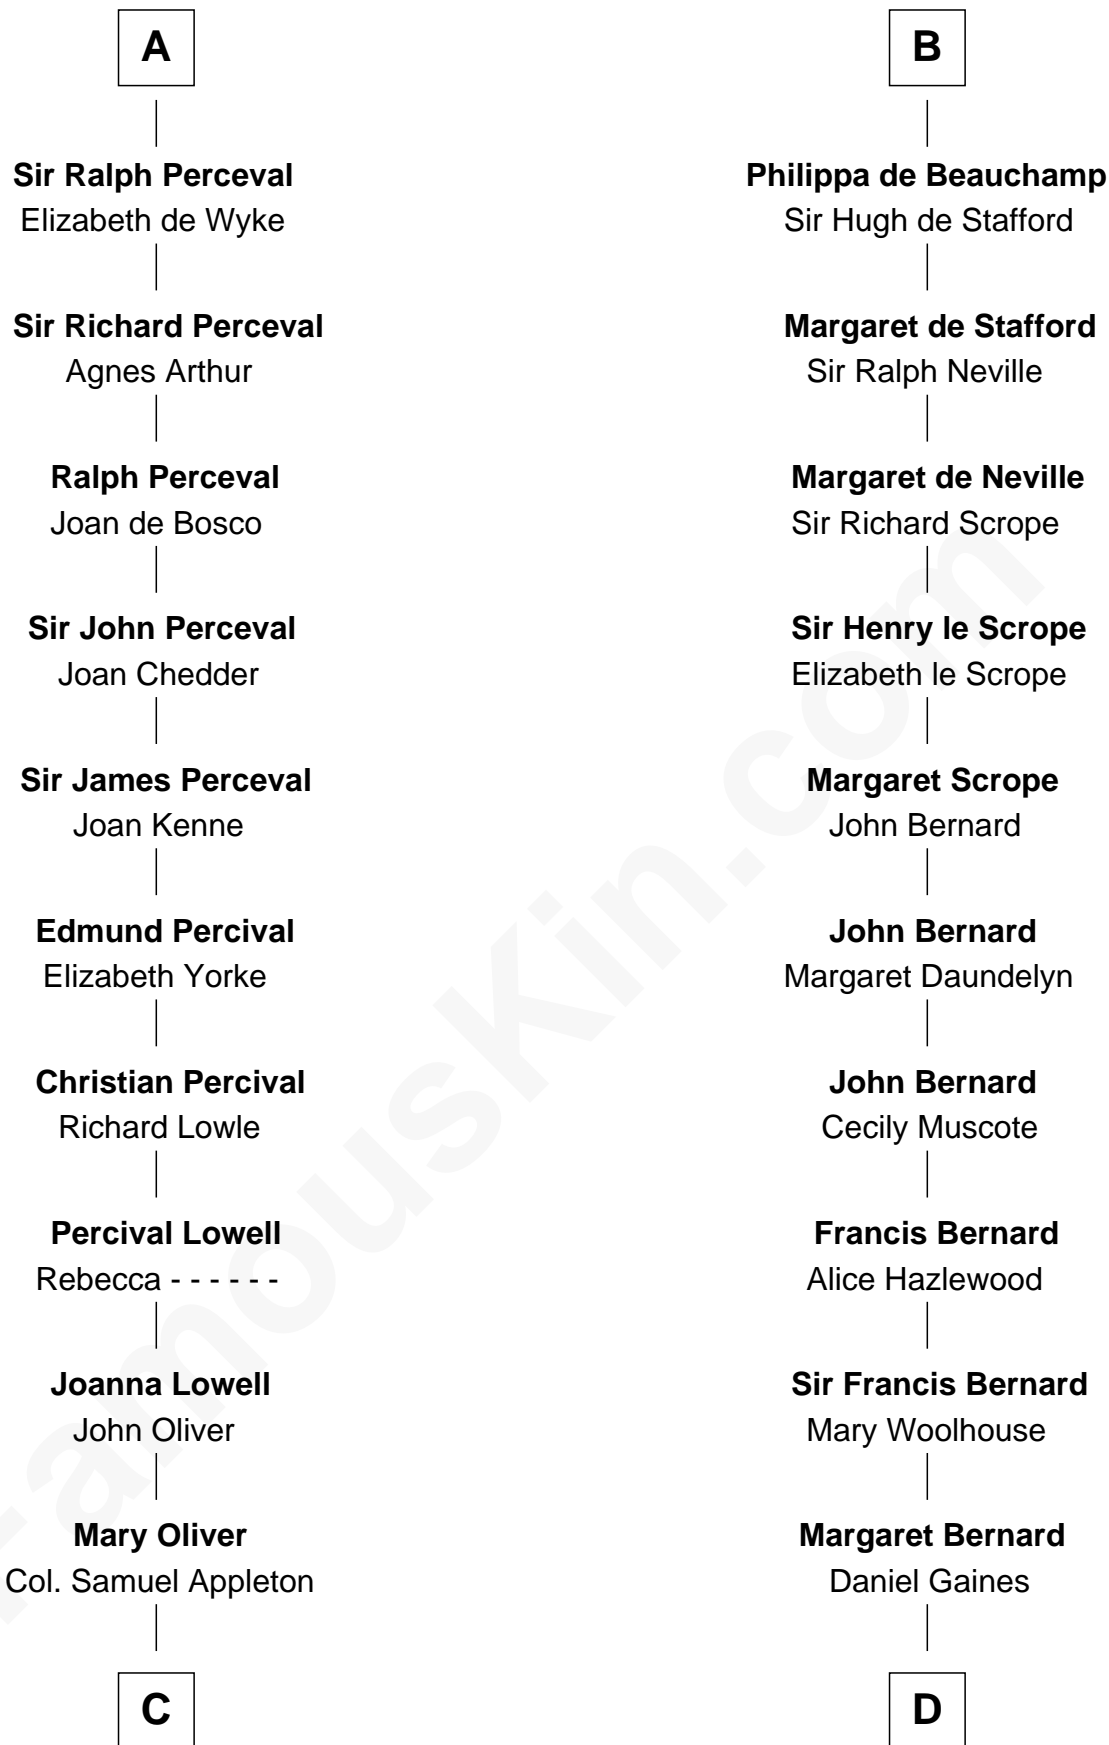

FamousKin.com

Relationship Chart of

Jane (Appleton) Pierce

First Lady of President Franklin Pierce

20th cousin 1 time removed of

James Madison
4th U.S. President

C

Isaac Appleton
Priscilla Baker