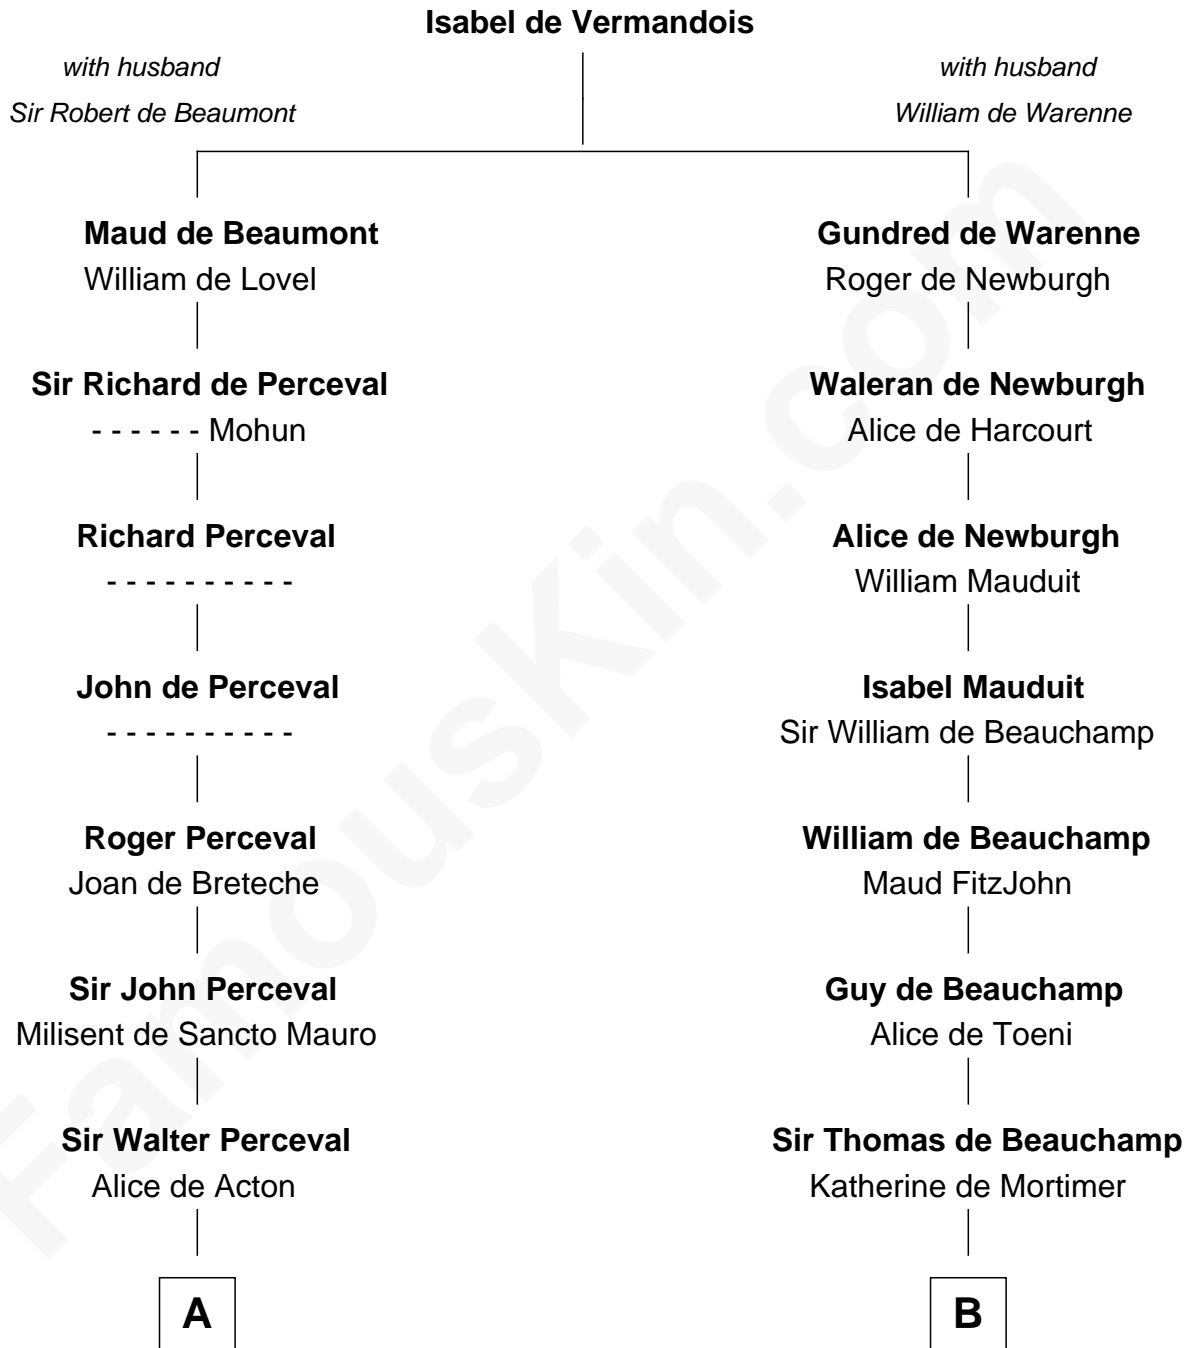

FamousKin.com

Relationship Chart of

Jane (Appleton) Pierce

First Lady of President Franklin Pierce

20th cousin 1 time removed of

James Madison
4th U.S. President

C

Isaac Appleton
Priscilla Baker

Isaac Appleton
Elizabeth Sawyer

Francis Appleton
Elizabeth Hubbard

Rev. Jesse Appleton
Elizabeth Means

Jane (Appleton) Pierce
First Lady of Franklin Pierce

D

Mary Gaines
Col. John Catlett

Rebecca Catlett
Francis Conway

Eleanor Rose Conway
James Madison

James Madison
4th U.S. President