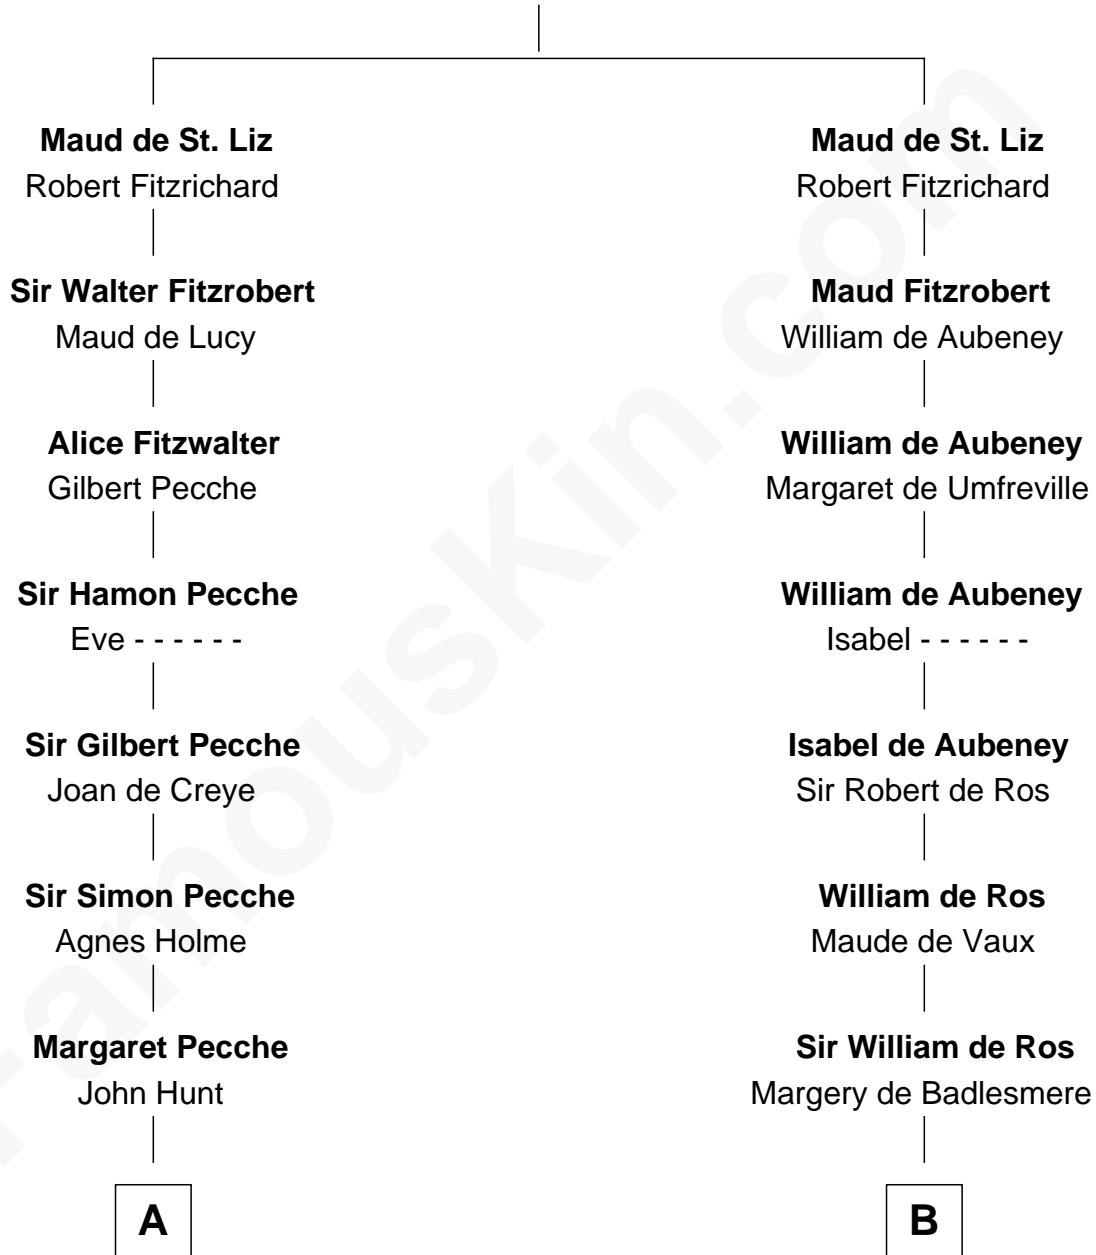

FamousKin.com

Relationship Chart of

Jane (Appleton) Pierce

First Lady of President Franklin Pierce

20th cousin of

James Madison

4th U.S. President

Simon I de St. Liz
Maud of Northumberland

Eleanor Rose Conway
James Madison

James Madison
4th U.S. President