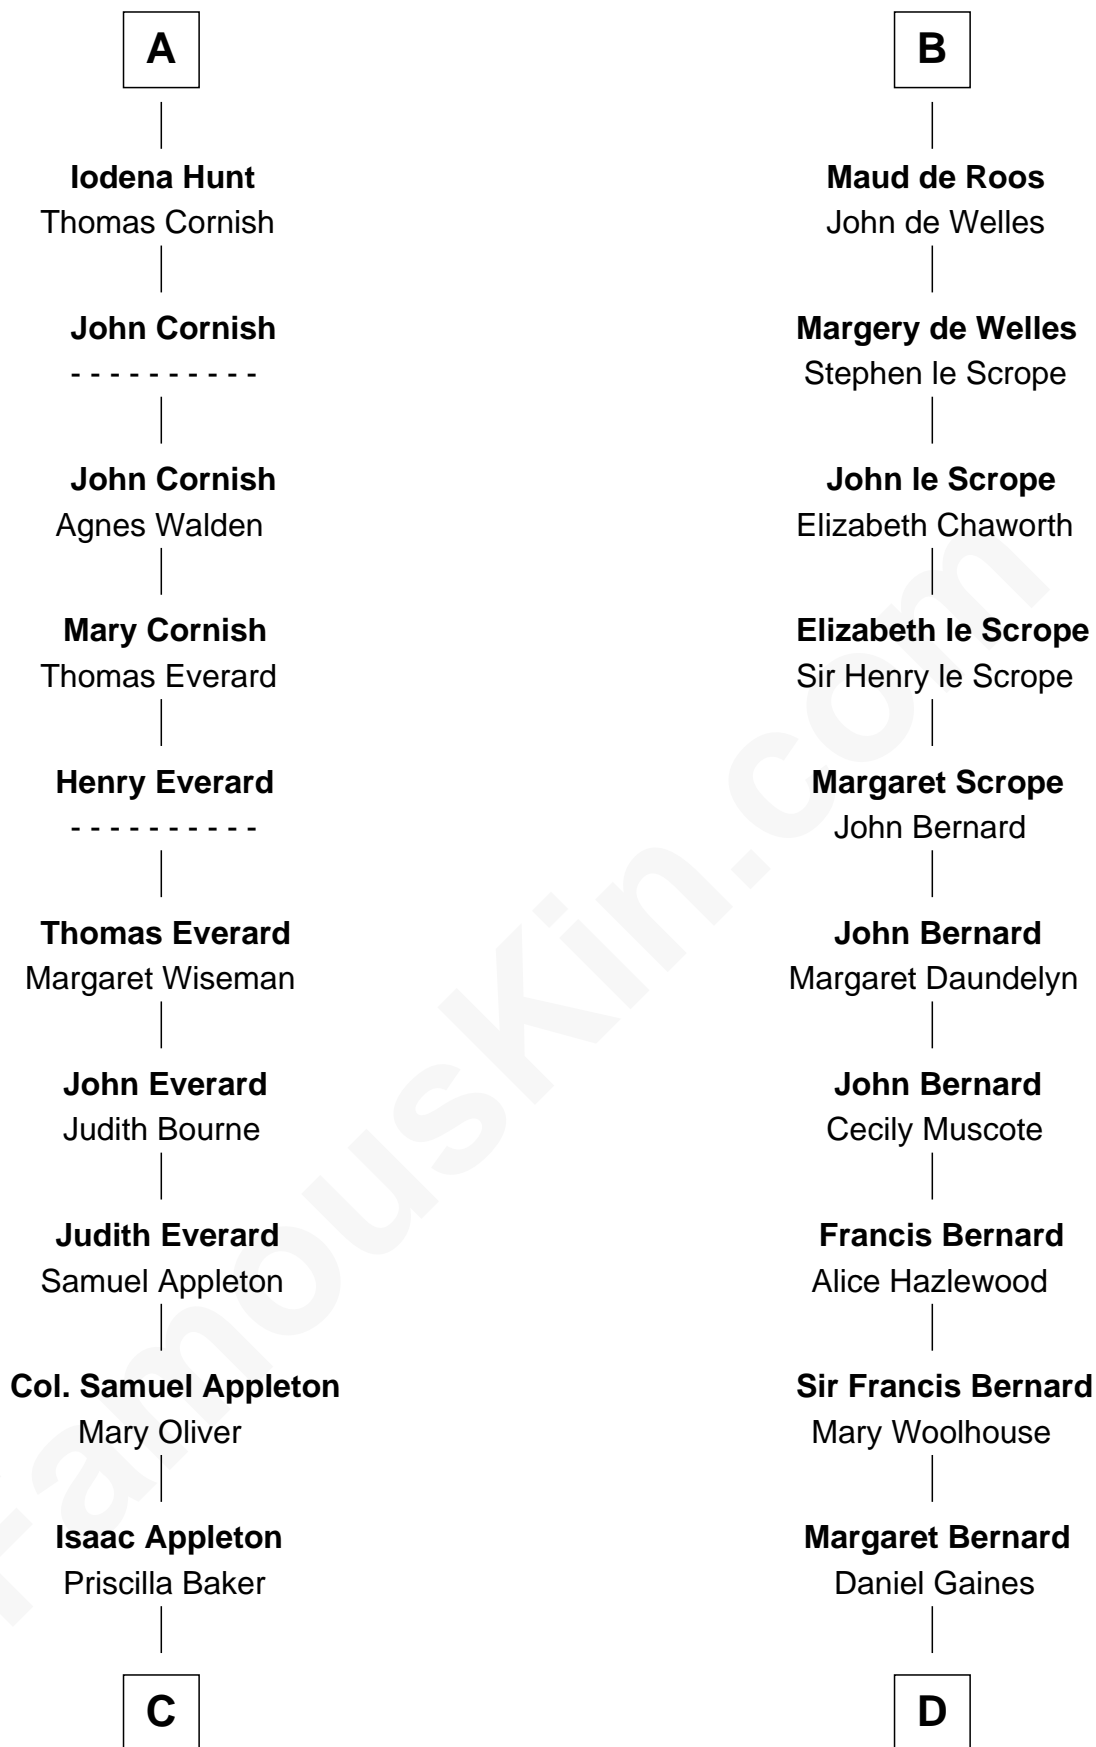

FamousKin.com

Relationship Chart of

Jane (Appleton) Pierce

First Lady of President Franklin Pierce

20th cousin of

James Madison

4th U.S. President

Simon I de St. Liz
Maud of Northumberland

Eleanor Rose Conway
James Madison

James Madison
4th U.S. President