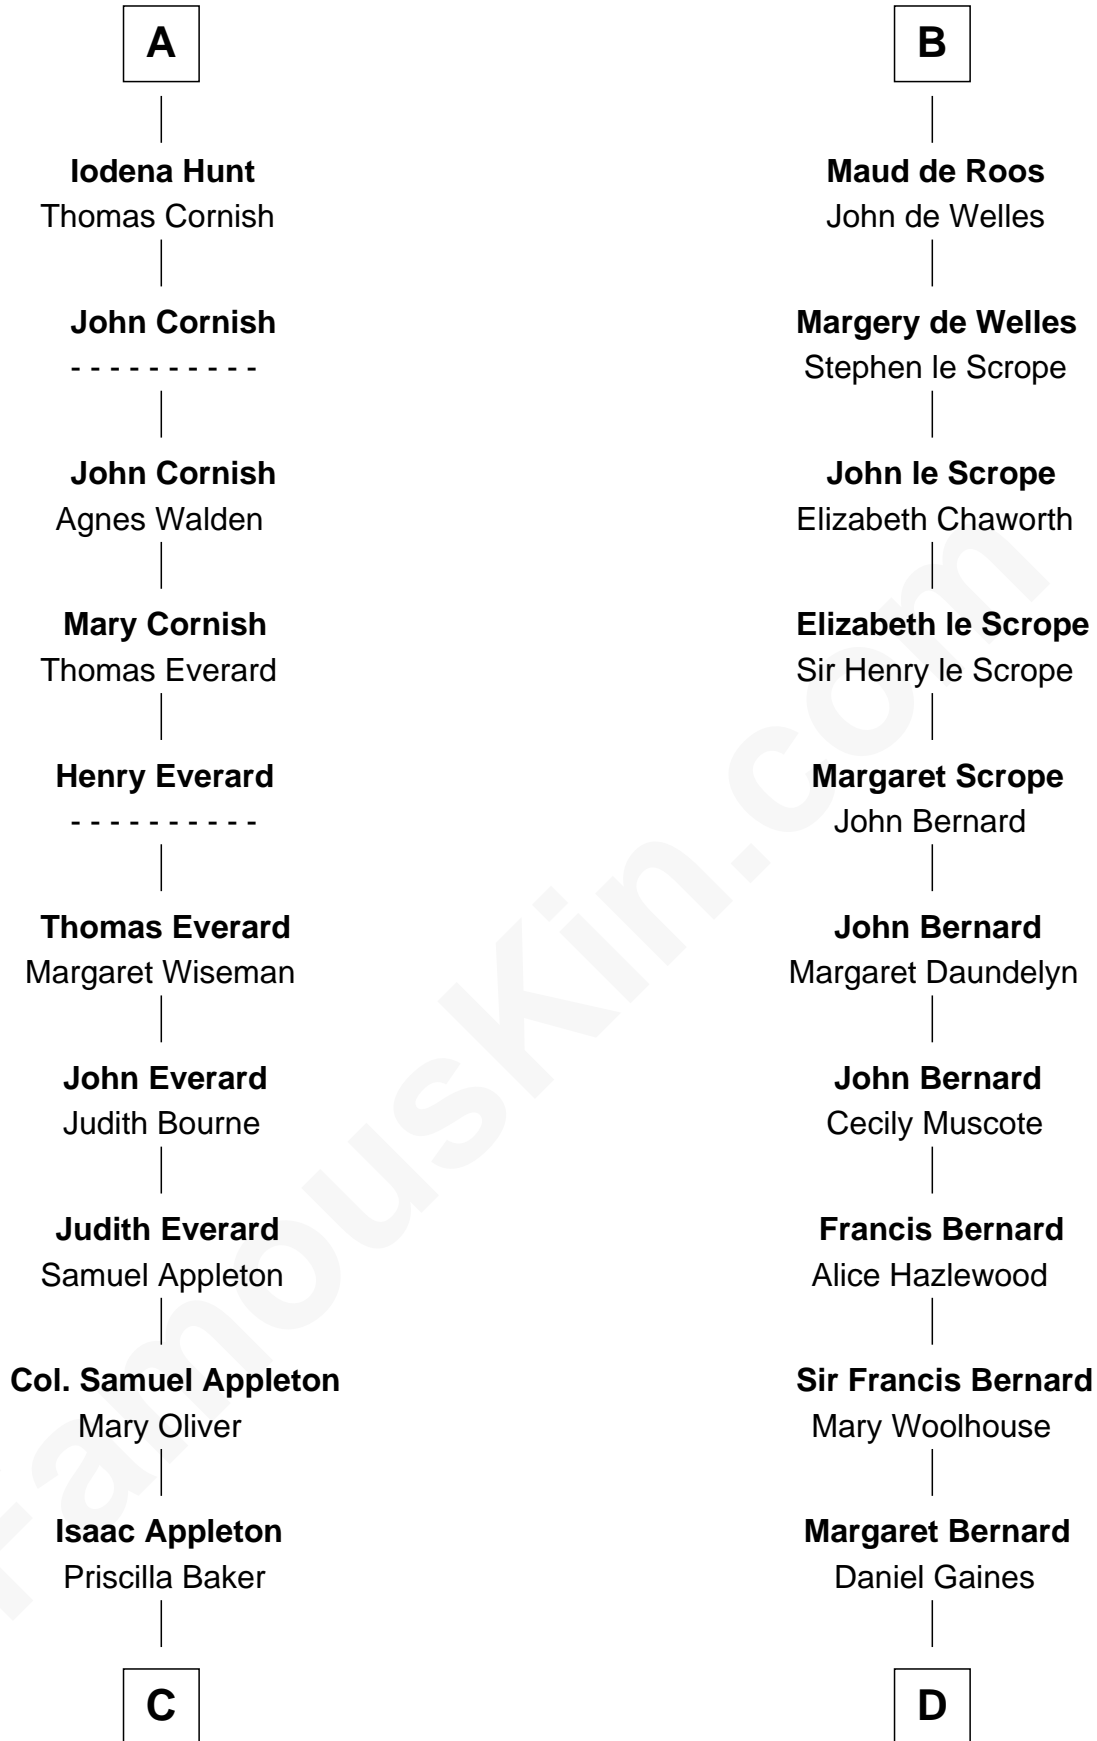

FamousKin.com

Relationship Chart of

Jane (Appleton) Pierce

First Lady of President Franklin Pierce

20th cousin of

James Madison

4th U.S. President

Maud of Northumberland

Eleanor Rose Conway
James Madison

James Madison
4th U.S. President