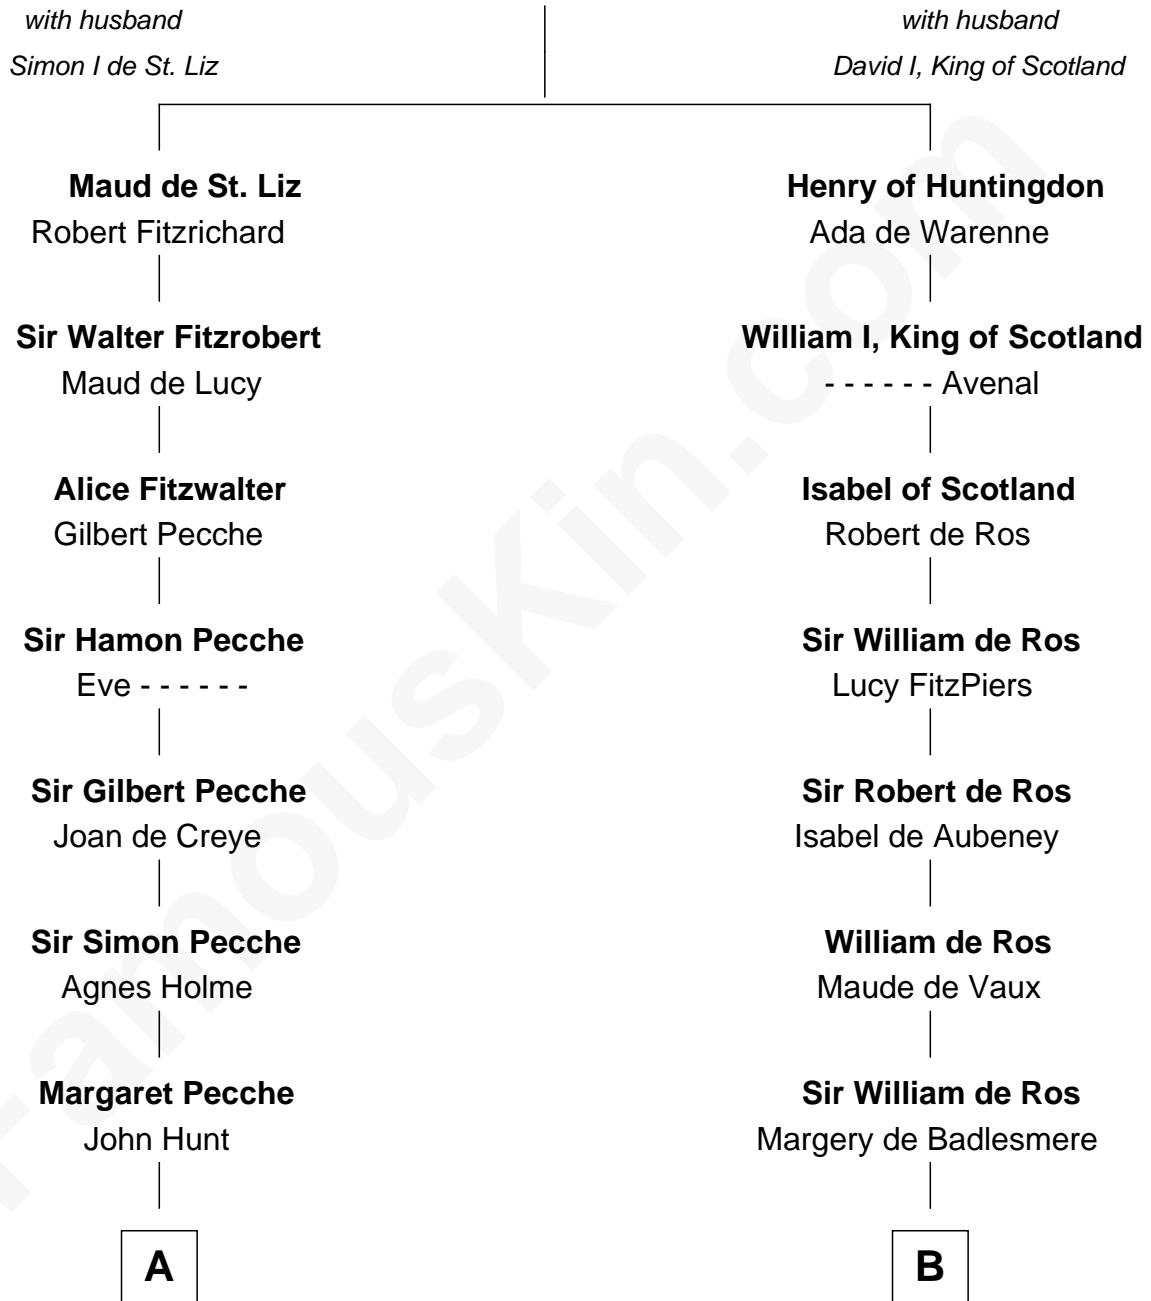

FamousKin.com

Relationship Chart of

Jane (Appleton) Pierce

First Lady of President Franklin Pierce

20th cousin of

James Madison

4th U.S. President

Maud of Northumberland

C

Isaac Appleton
Elizabeth Sawyer

Francis Appleton
Elizabeth Hubbard

Rev. Jesse Appleton
Elizabeth Means

Jane (Appleton) Pierce
First Lady of Franklin Pierce

D

Mary Gaines
Col. John Catlett

Rebecca Catlett
Francis Conway

Eleanor Rose Conway
James Madison

James Madison
4th U.S. President