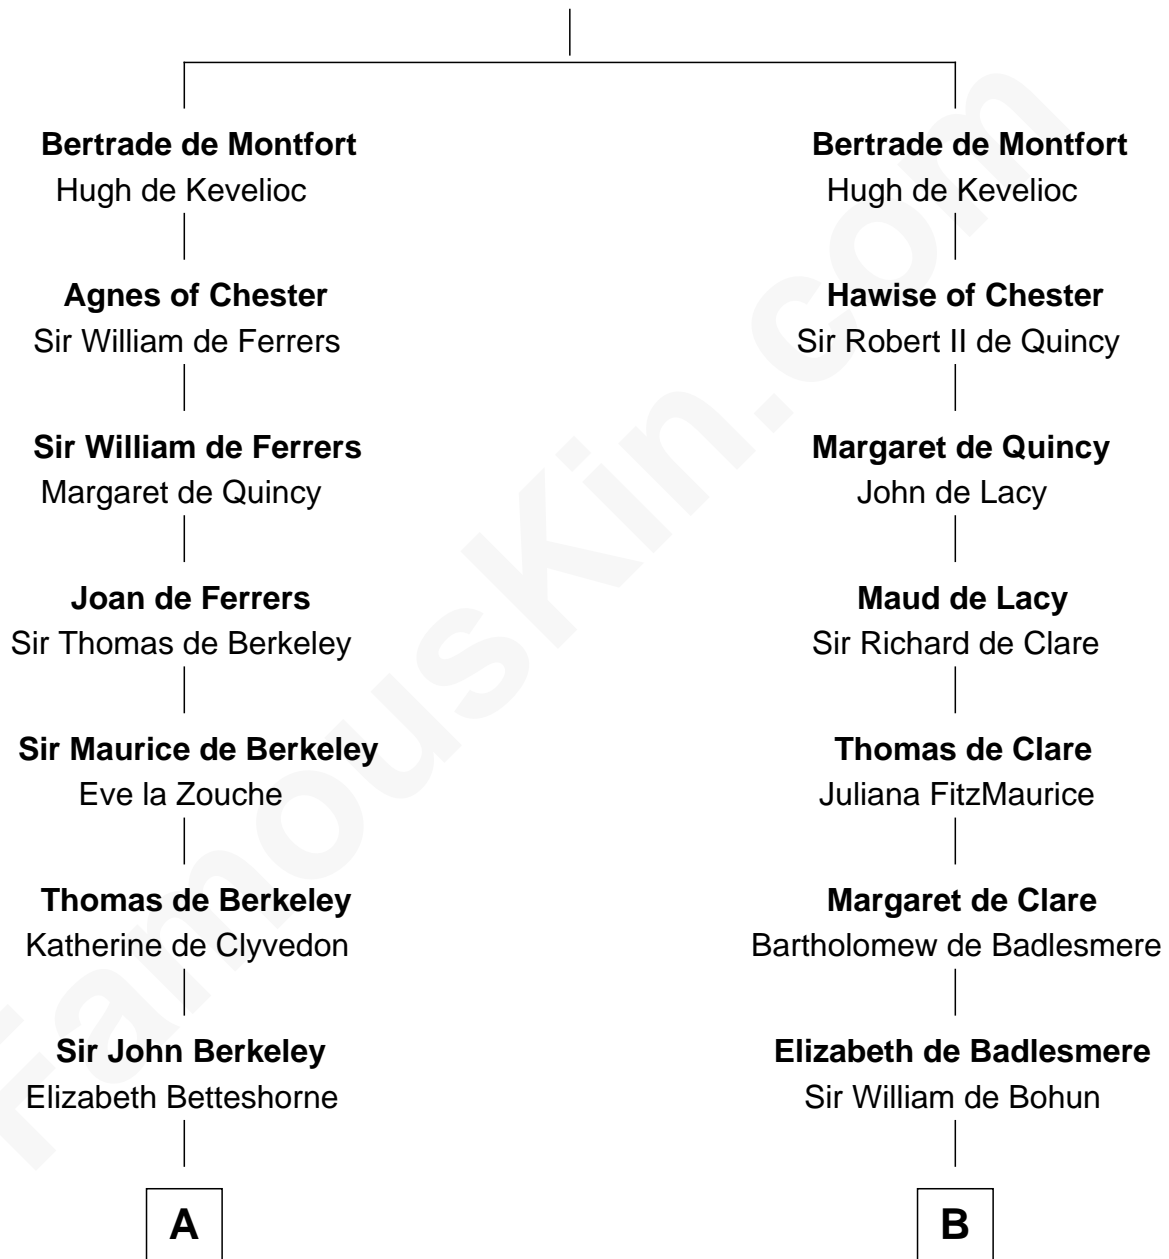

## Relationship Chart of

### Jane (Appleton) Pierce

*First Lady of President Franklin Pierce*

19th cousin 1 time removed of

**James Madison**

*4th U.S. President*

**Simon III de Montfort**

Maud - - - - -

**C**

**Elizabeth Hubbard**

Francis Appleton

**Rev. Jesse Appleton**

Elizabeth Means

**Jane (Appleton) Pierce**

*First Lady of Franklin Pierce*

**D**

**Edwin Conway**

Elizabeth Thornton

**Francis Conway**

Rebecca Catlett

**Eleanor Rose Conway**

James Madison

**James Madison**

*4th U.S. President*