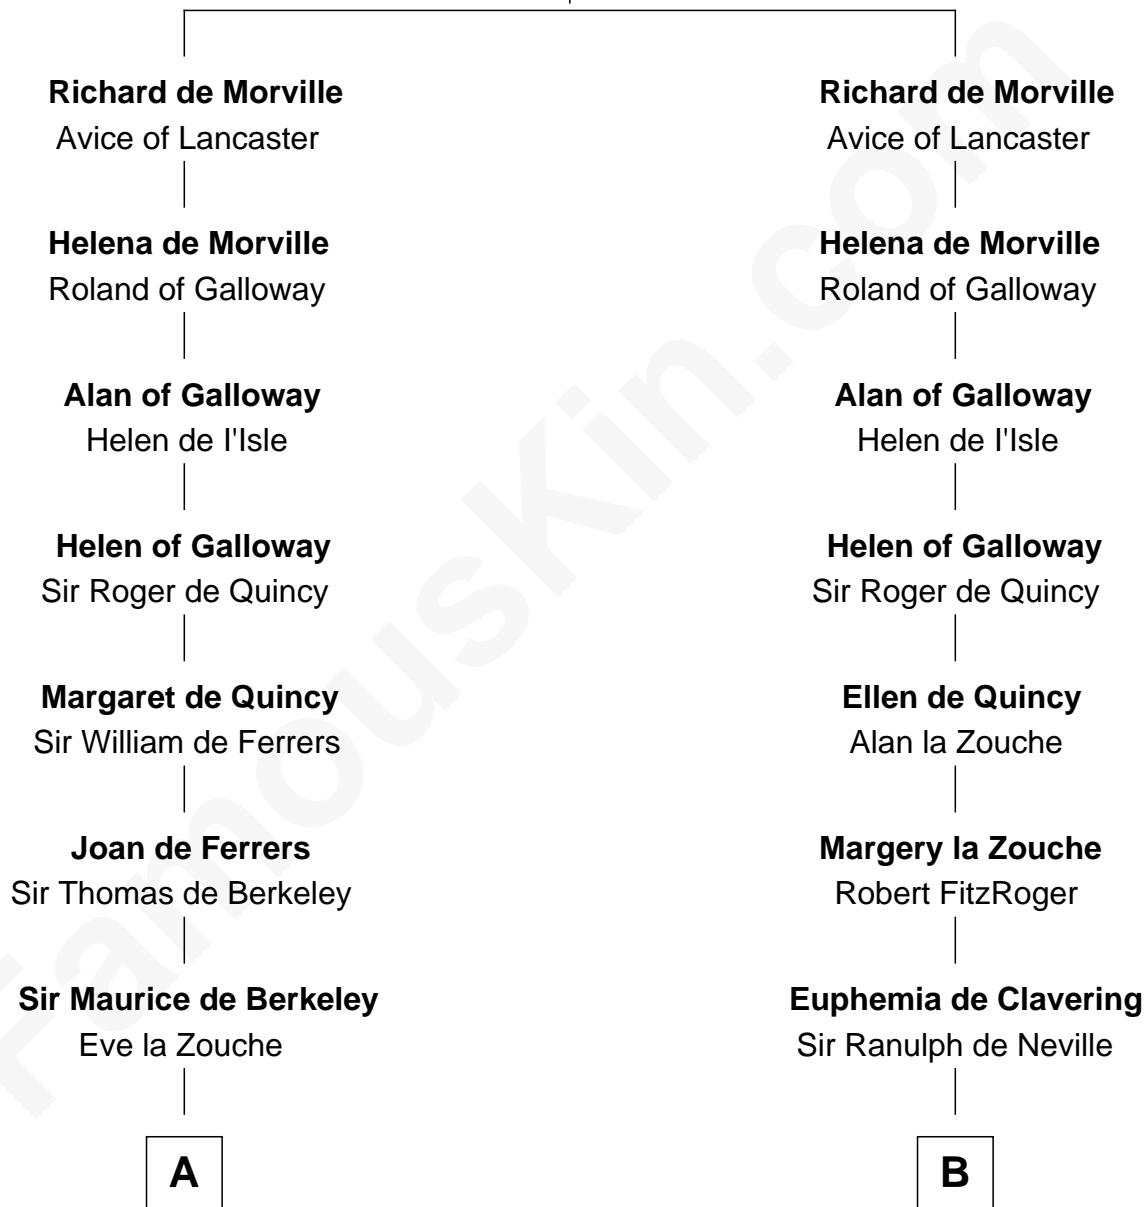

FamousKin.com

Relationship Chart of

Jane (Appleton) Pierce

First Lady of President Franklin Pierce

21st cousin of

James Madison

4th U.S. President

Hugh de Morville
Beatrice de Beauchamp