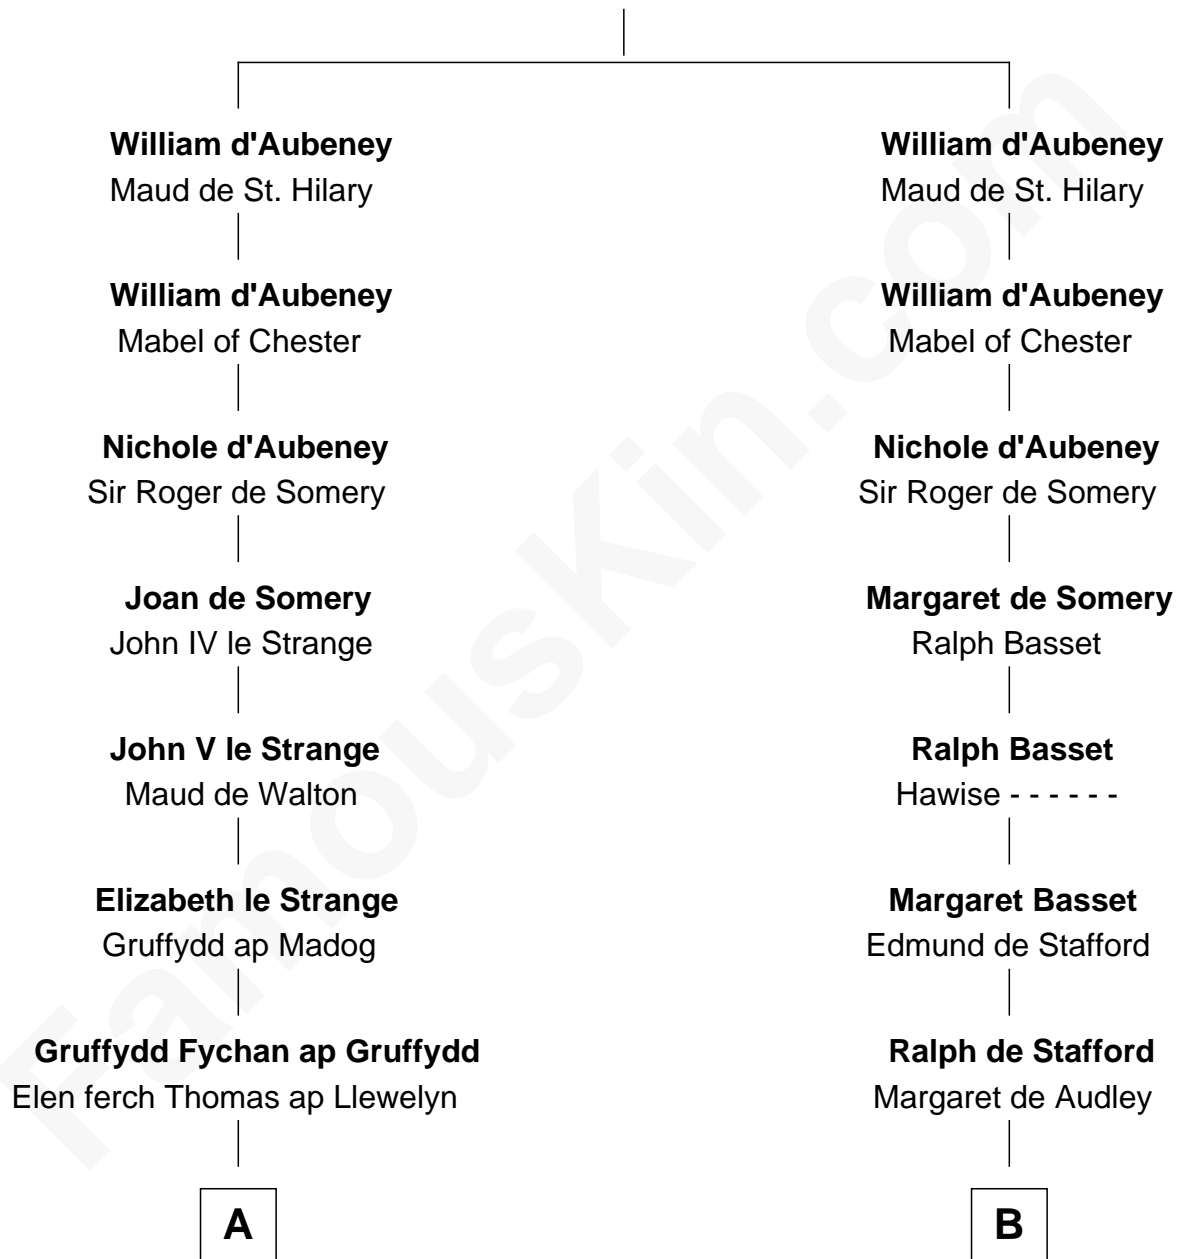

FamousKin.com

Relationship Chart of

Jane (Appleton) Pierce

First Lady of President Franklin Pierce

20th cousin of

James Madison

4th U.S. President

William d'Aubaney

Alice of Louvain

C

Isaac Appleton
Elizabeth Sawyer

Francis Appleton
Elizabeth Hubbard

Rev. Jesse Appleton
Elizabeth Means

Jane (Appleton) Pierce
First Lady of Franklin Pierce

D

Mary Gaines
Col. John Catlett

Rebecca Catlett
Francis Conway

Eleanor Rose Conway
James Madison

James Madison
4th U.S. President