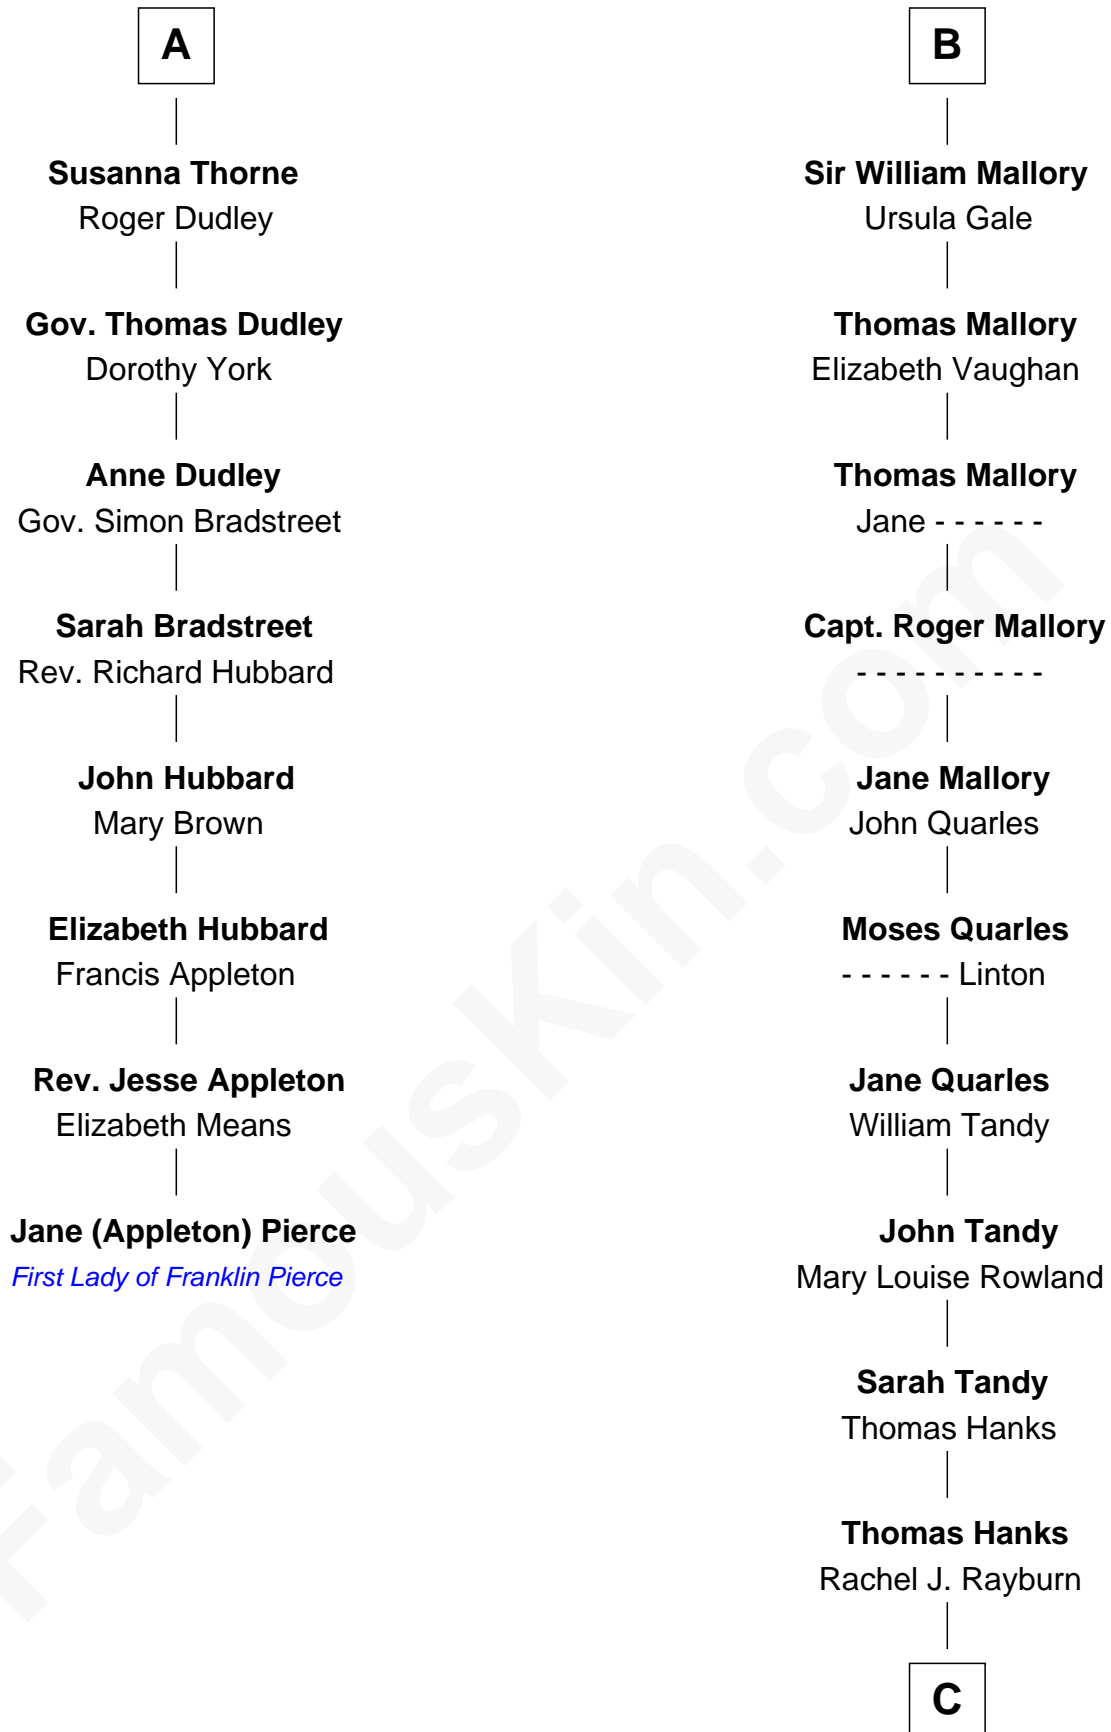

FamousKin.com

Relationship Chart of

Jane (Appleton) Pierce

First Lady of President Franklin Pierce

14th cousin 6 times removed of

Tom Hanks
Movie Actor

Sir John Grey
Avice Marmion

C

Daniel Boone Hanks
Mary Catherine Mefford

Ernest Buel Hanks
Gladys Hilda Ball

Amos Mefford Hanks
Janet Marylyn Frager

Tom Hanks
Movie Actor

FamousKin.com