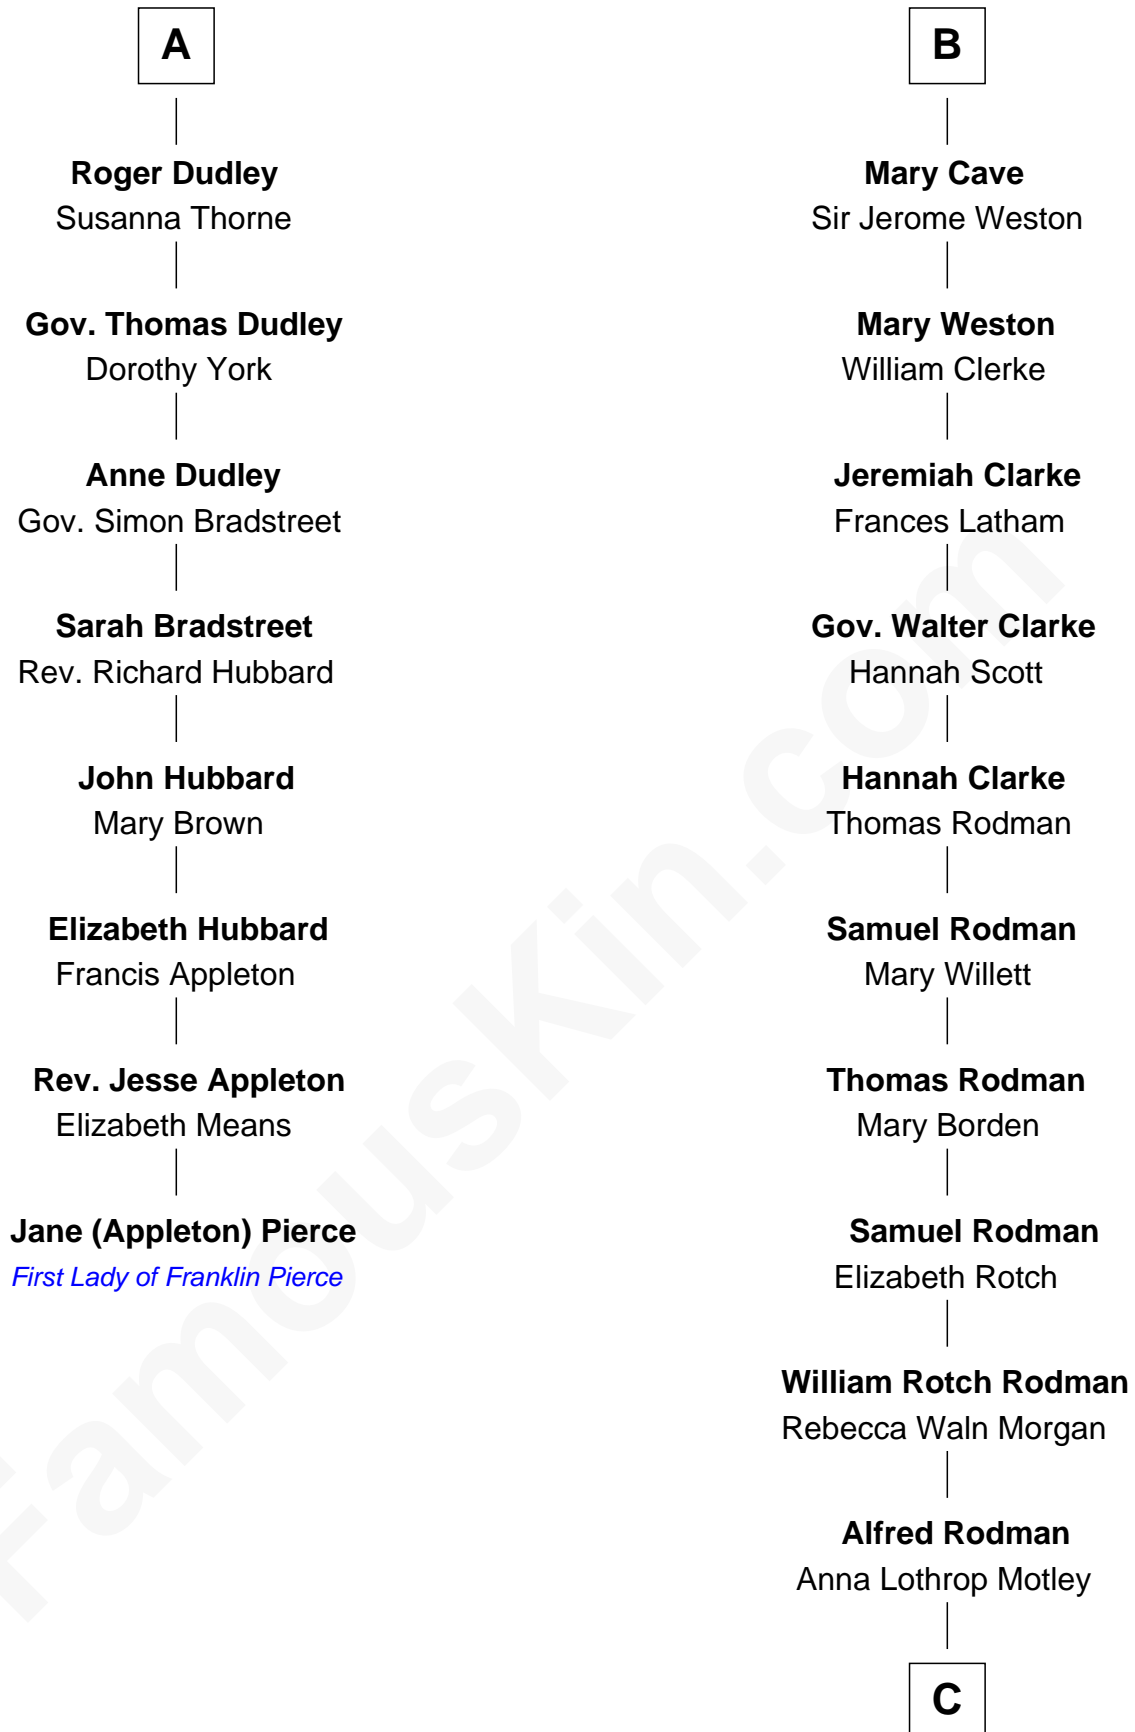

FamousKin.com

Relationship Chart of

Jane (Appleton) Pierce

First Lady of President Franklin Pierce

14th cousin 6 times removed of

Tuesday Weld

TV and Movie Actress

C

Eloise Rodman
Stephen Minot Weld

Edward Motley Weld
Sarah Lothrop King

Lothrop Motley Weld
Yosene Balfour Ker

Tuesday Weld
TV and Movie Actress

FamousKin.com