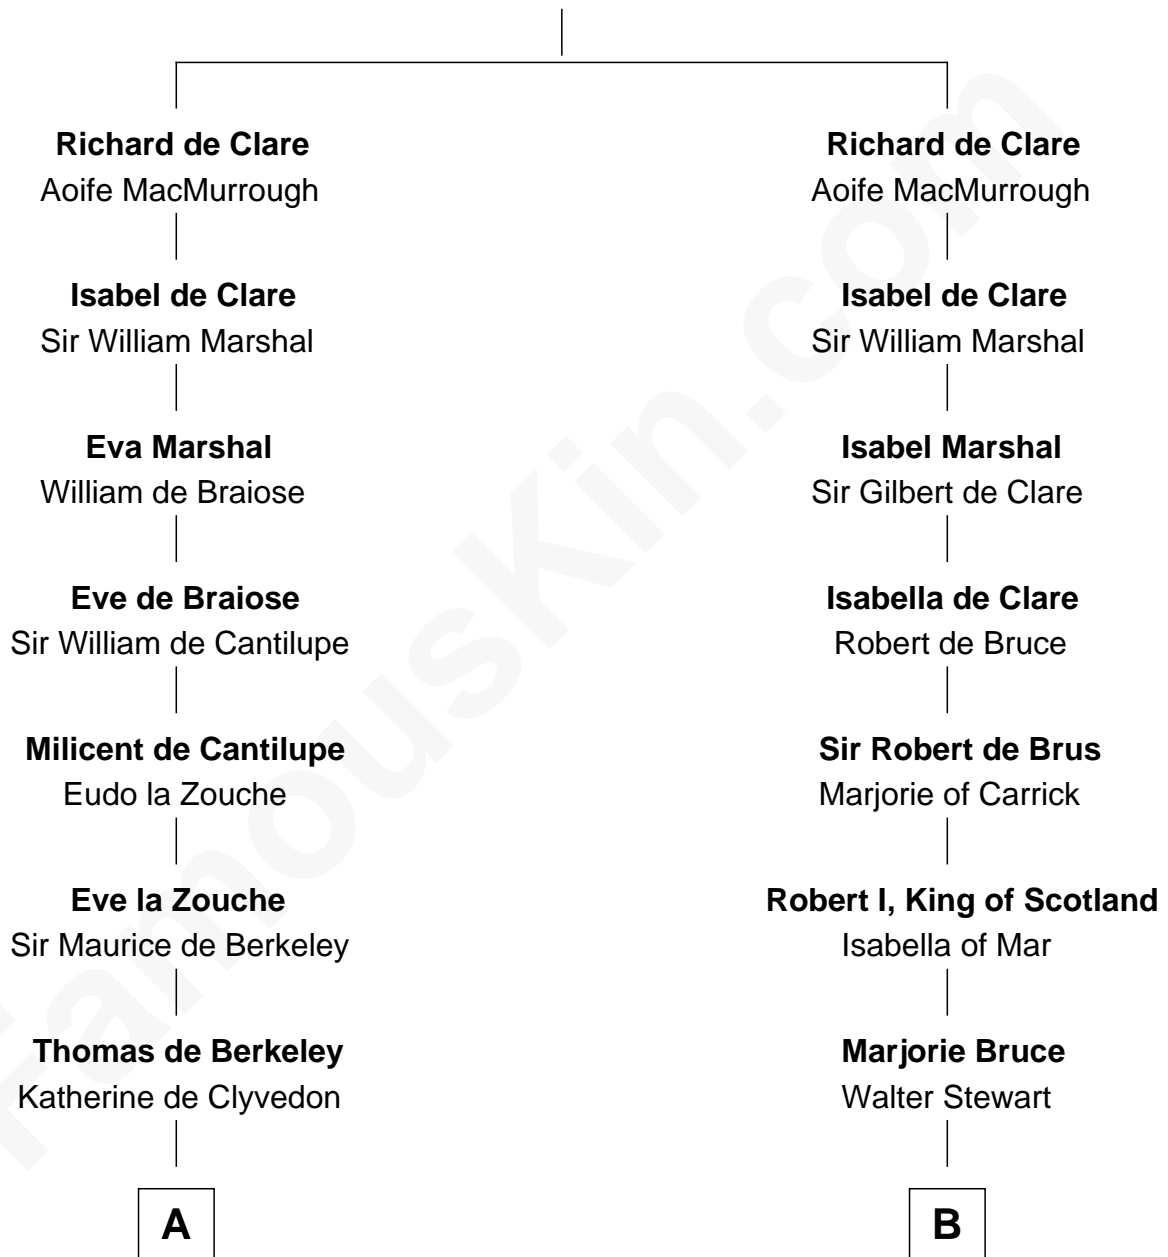

Gilbert Fitzgilbert de Clare

Isabel de Beaumont