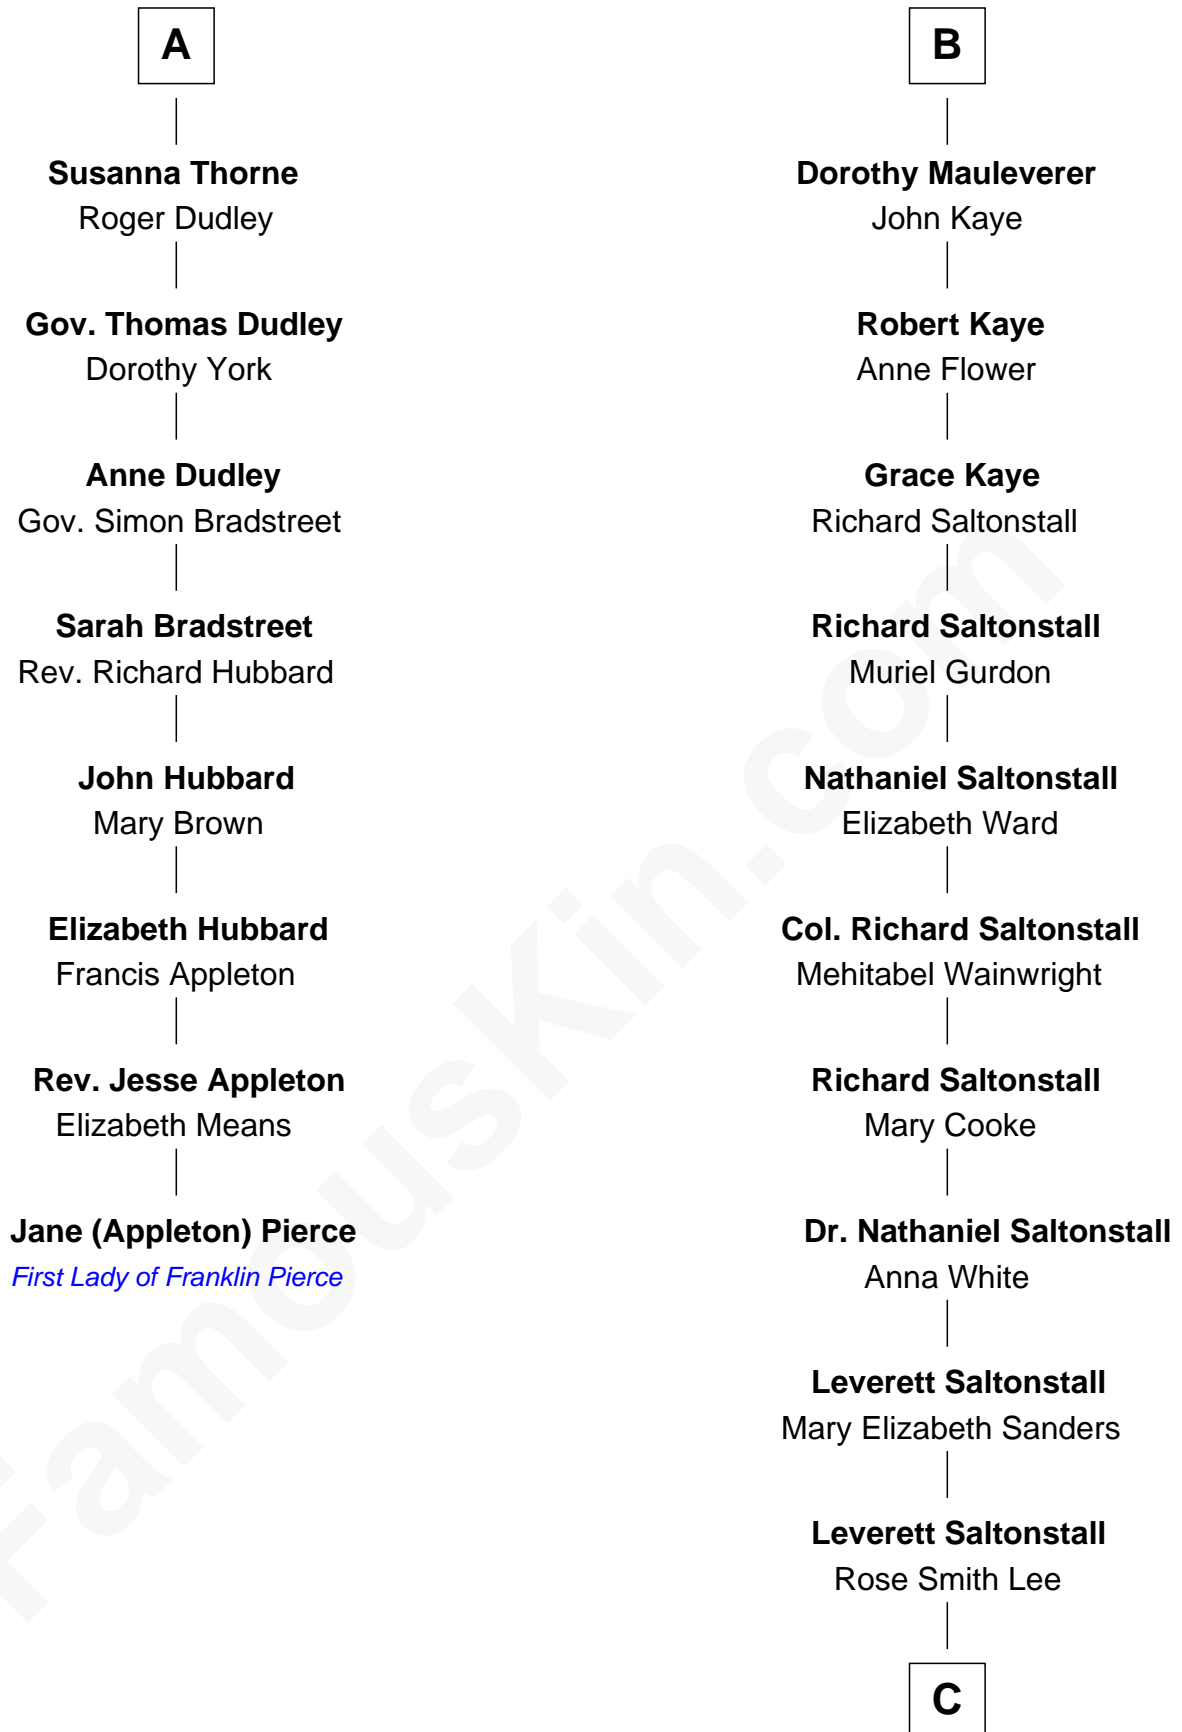

FamousKin.com

Relationship Chart of

Jane (Appleton) Pierce

First Lady of President Franklin Pierce

14th cousin 4 times removed of

Leverett Saltonstall

55th Governor of Massachusetts

C

Richard Middlecott Saltonstall

Eleanor Brooks

Leverett Saltonstall

55th Governor of Massachusetts

FamousKin.com