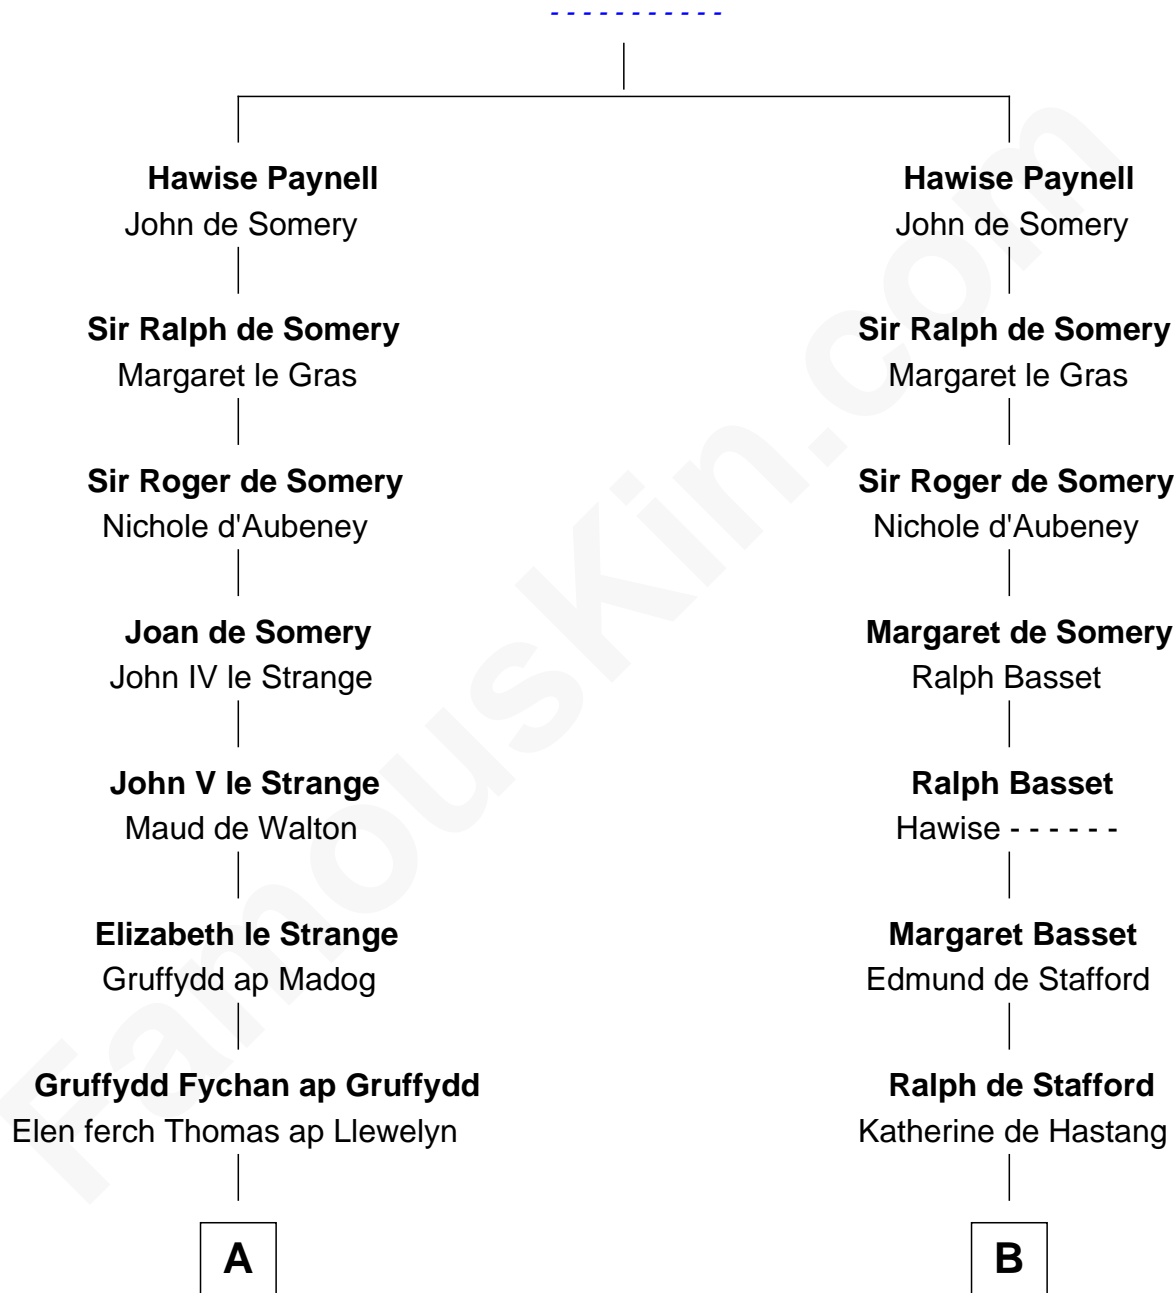

FamousKin.com

Relationship Chart of

Jane (Appleton) Pierce

First Lady of President Franklin Pierce

20th cousin 1 time removed of

John Carroll

Founder of Georgetown University

Ralph Paynell

C

Isaac Appleton
Elizabeth Sawyer

Francis Appleton
Elizabeth Hubbard

Rev. Jesse Appleton
Elizabeth Means

Jane (Appleton) Pierce
First Lady of Franklin Pierce

D

Col. Henry Sewall
Jane Lowe

Elizabeth Sewall
William Digges

Anne Digges
Henry Darnall

Eleanor Darnall
Daniel Carroll

John Carroll
Founder, Georgetown University