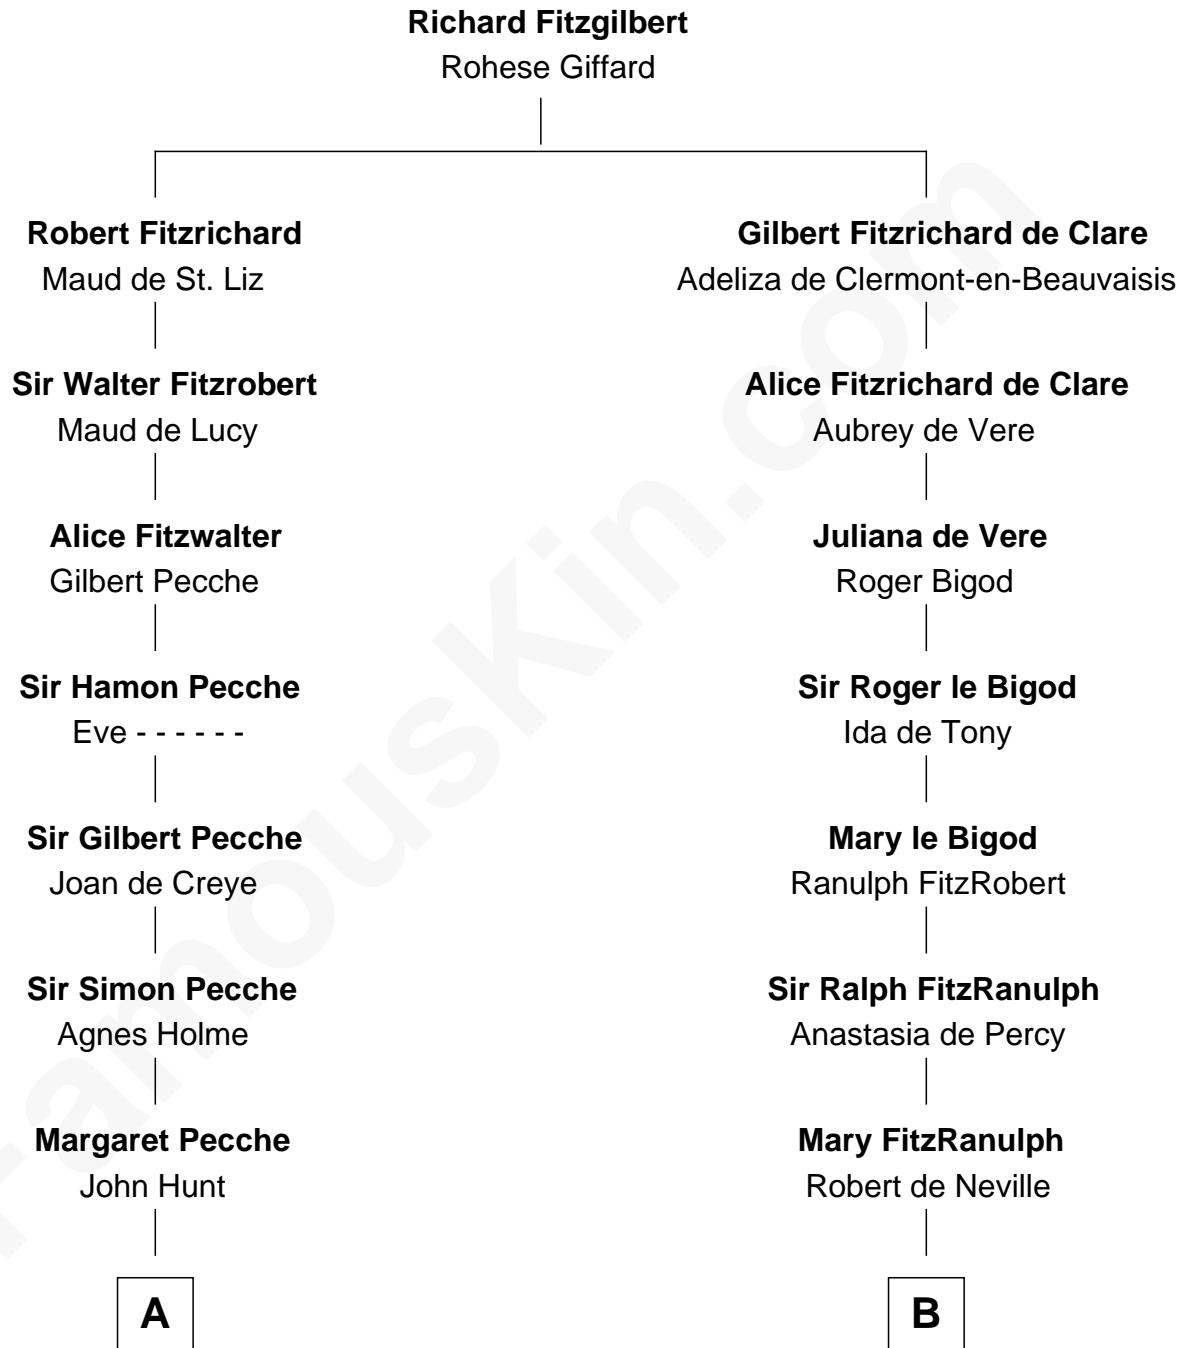

## Relationship Chart of

### Jane (Appleton) Pierce

First Lady of President Franklin Pierce

20th cousin 1 time removed of

**John Carroll**

Founder of Georgetown University

**C**

**Isaac Appleton**  
Elizabeth Sawyer

**Francis Appleton**  
Elizabeth Hubbard