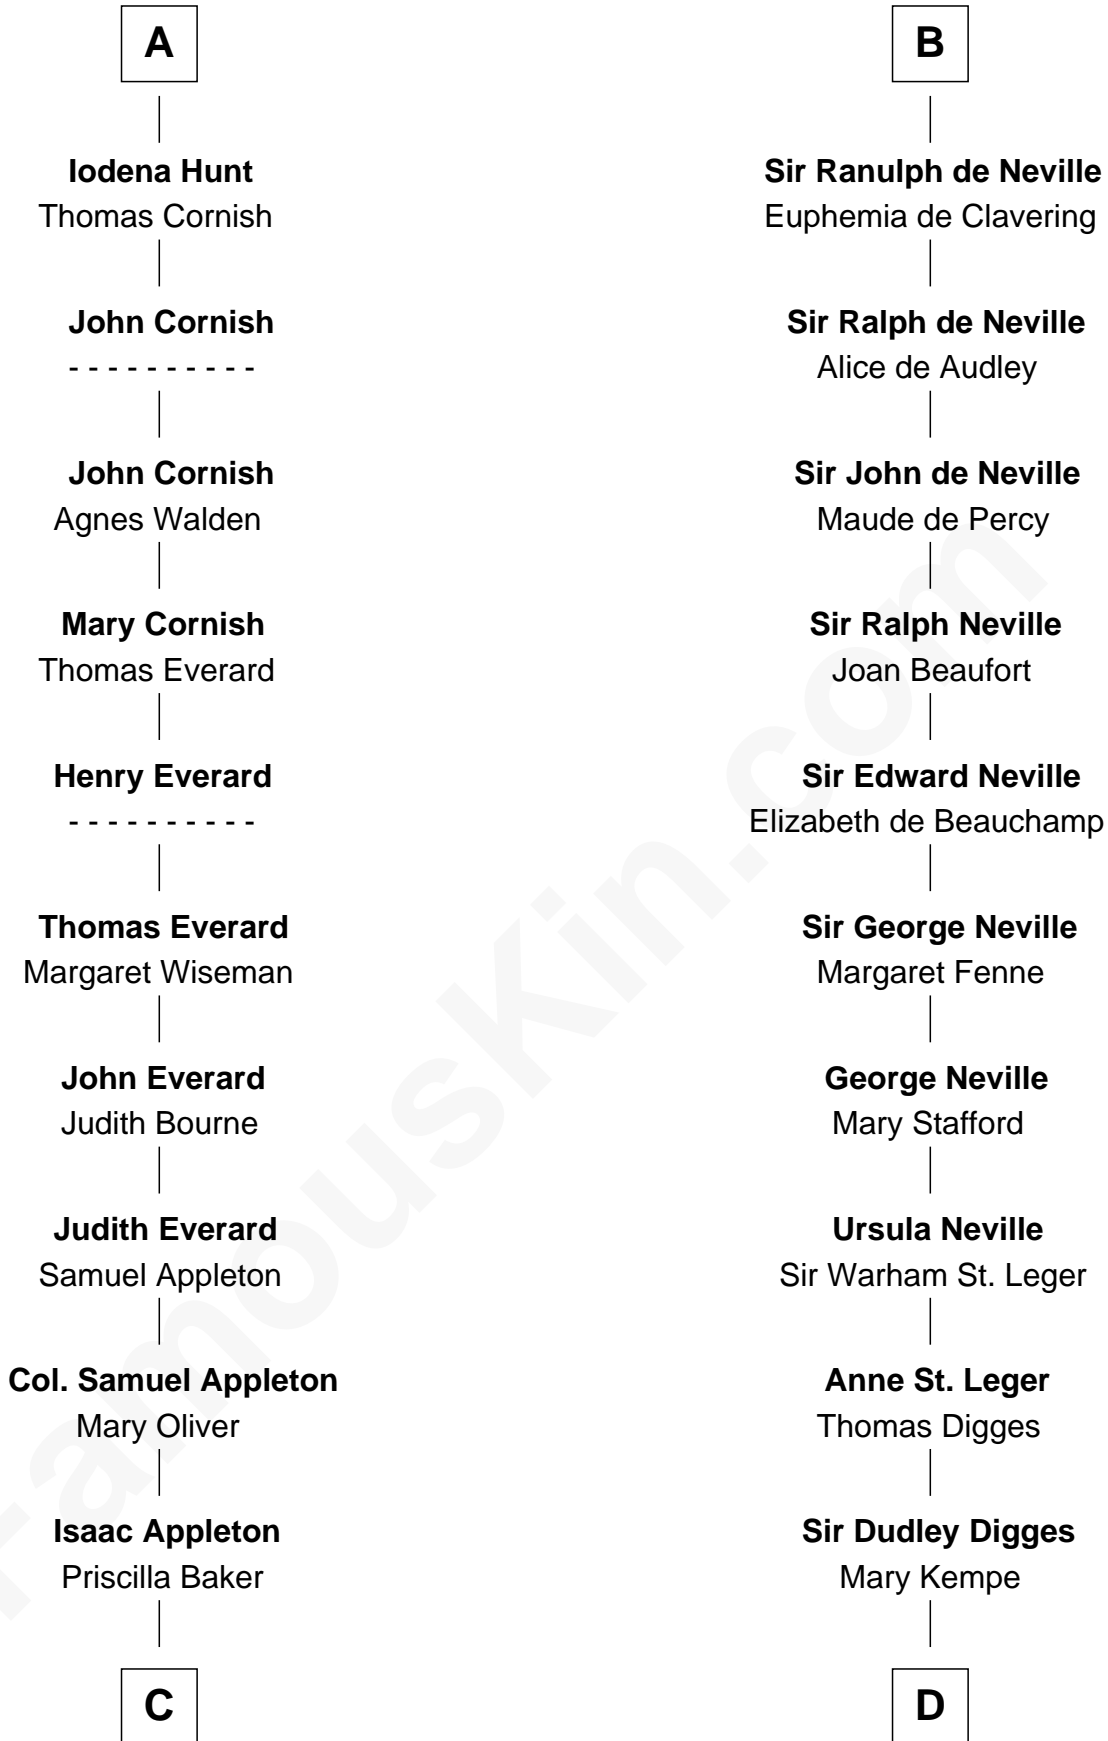

## Relationship Chart of

### Jane (Appleton) Pierce

First Lady of President Franklin Pierce

20th cousin 1 time removed of

**John Carroll**

Founder of Georgetown University

**C**

**Isaac Appleton**  
Elizabeth Sawyer

**Francis Appleton**  
Elizabeth Hubbard