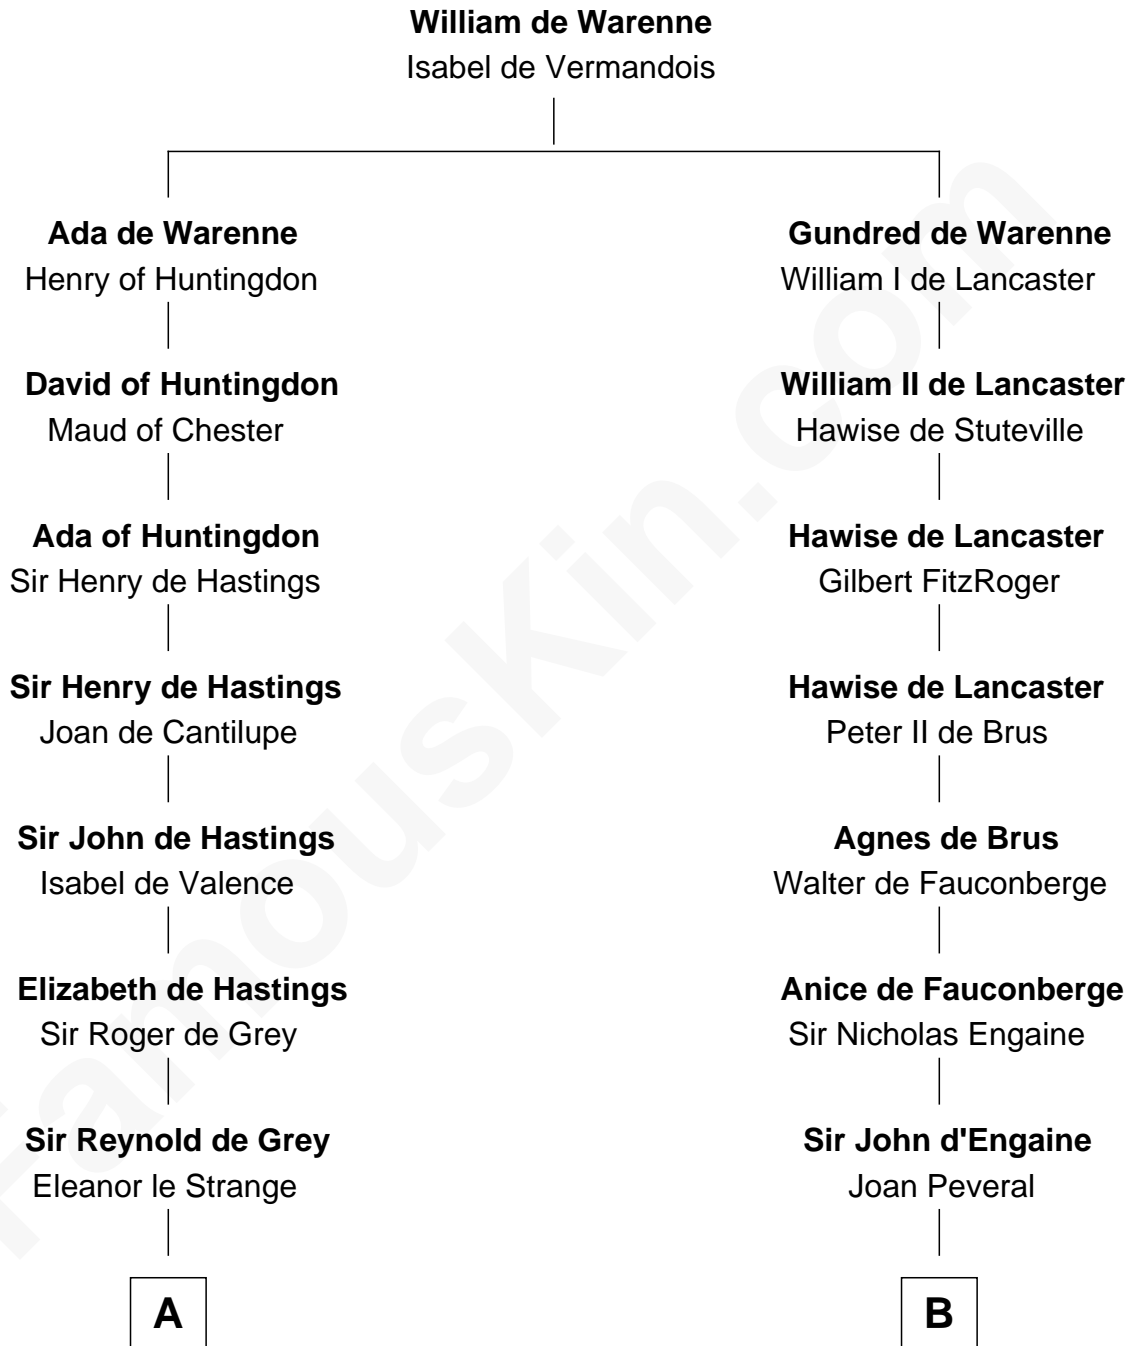

FamousKin.com

Relationship Chart of

Jane (Appleton) Pierce

First Lady of President Franklin Pierce

20th cousin 1 time removed of

John Carroll

Founder of Georgetown University

C

Sarah Bradstreet
Rev. Richard Hubbard

John Hubbard
Mary Brown

Elizabeth Hubbard
Francis Appleton

Rev. Jesse Appleton
Elizabeth Means

Jane (Appleton) Pierce
First Lady of Franklin Pierce

D

Elizabeth Sewall
William Digges