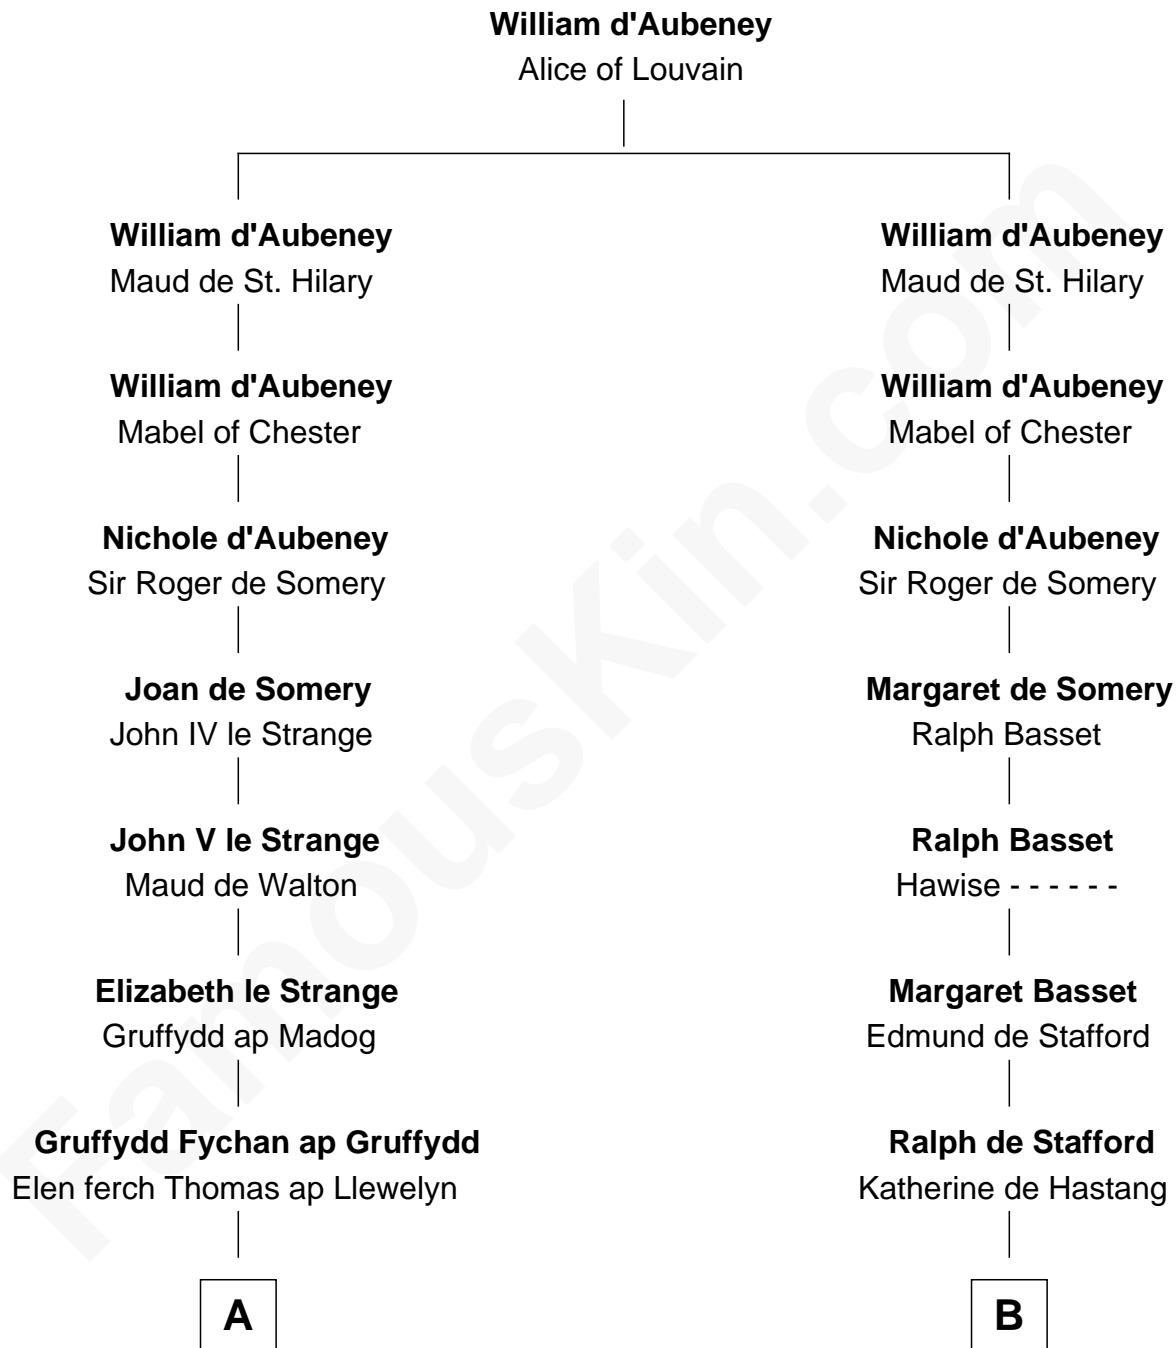

FamousKin.com

Relationship Chart of Jane (Appleton) Pierce

First Lady of President Franklin Pierce

20th cousin 1 time removed of

John Carroll

Founder of Georgetown University

C

Isaac Appleton
Elizabeth Sawyer

Francis Appleton
Elizabeth Hubbard

Rev. Jesse Appleton
Elizabeth Means

Jane (Appleton) Pierce
First Lady of Franklin Pierce

D

Col. Henry Sewall
Jane Lowe

Elizabeth Sewall
William Digges

Anne Digges
Henry Darnall

Eleanor Darnall
Daniel Carroll

John Carroll
Founder, Georgetown University