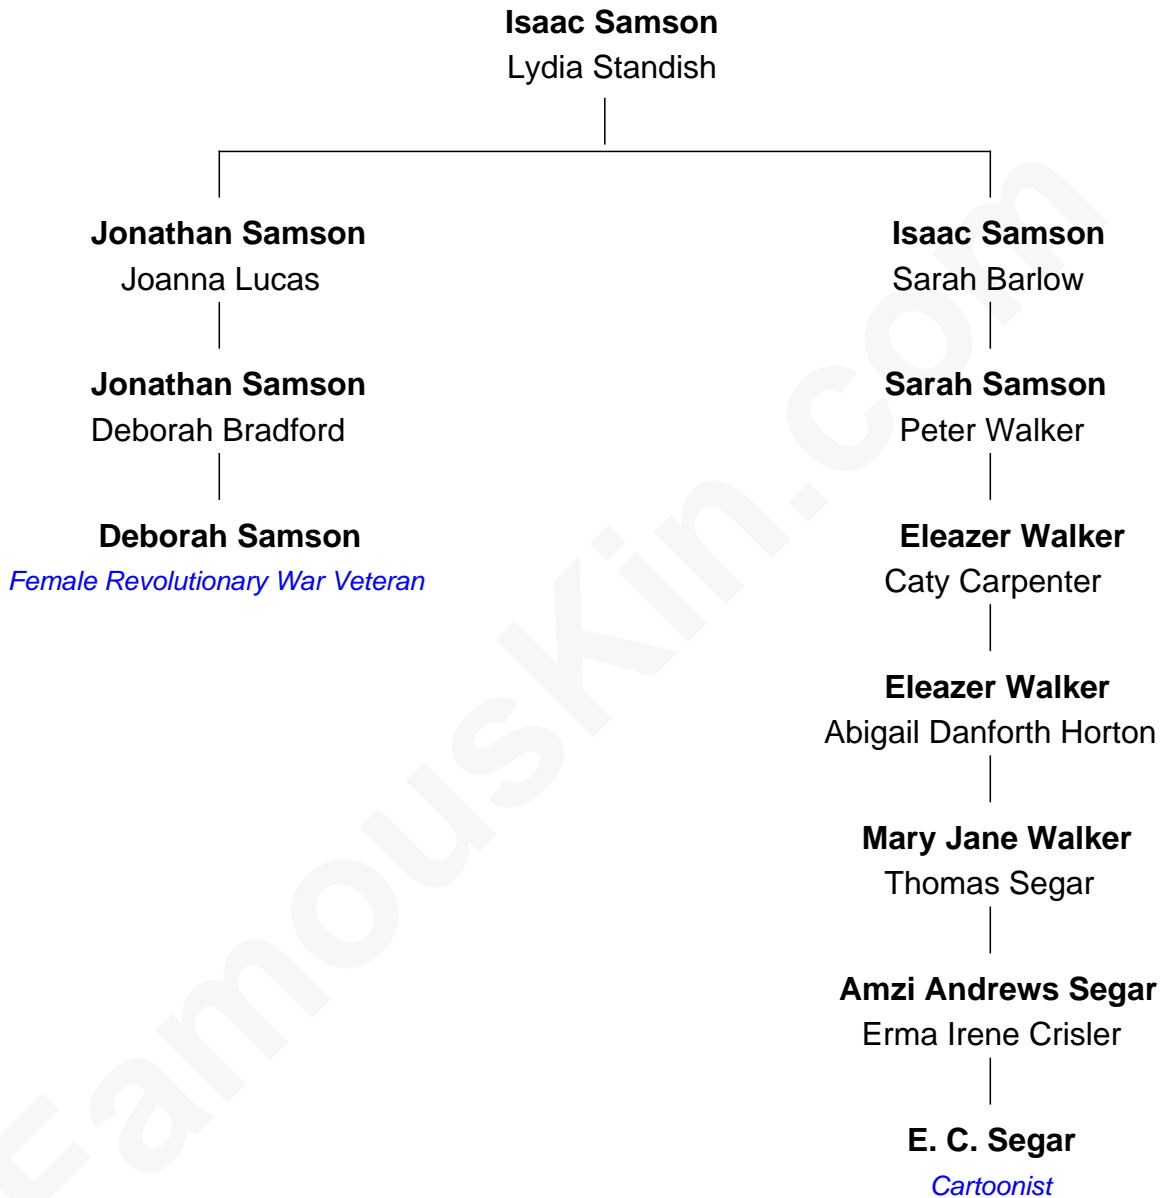

## Relationship Chart of

### Deborah Samson

*Female Revolutionary War Veteran*

2nd cousin 4 times removed of

**E. C. Segar**

*Cartoonist (Popeye creator)*

E. C. Segar photo by [U. S. War Stamp Council](#)