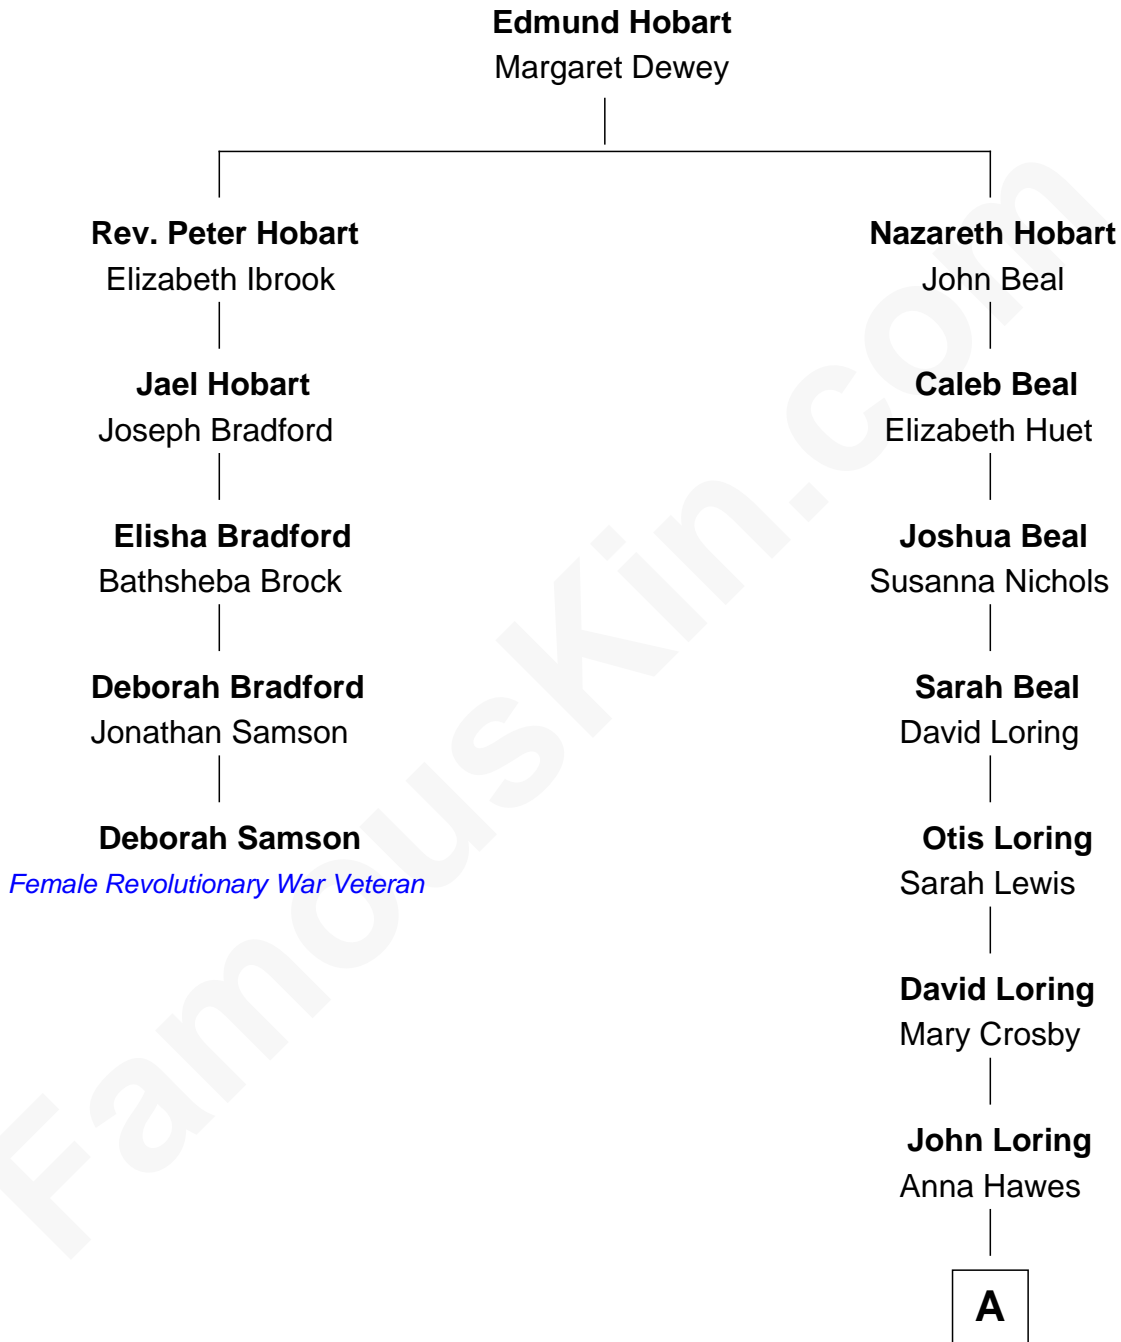

## Relationship Chart of

### Deborah Samson

*Female Revolutionary War Veteran*

4th cousin 9 times removed of

**Matt Bomer**

*TV and Movie Actor*

**A**

**Sarah Lewis Loring**  
Edward Scott Hudson

**Anna Loring Hudson**  
Jethro Thomas Macy