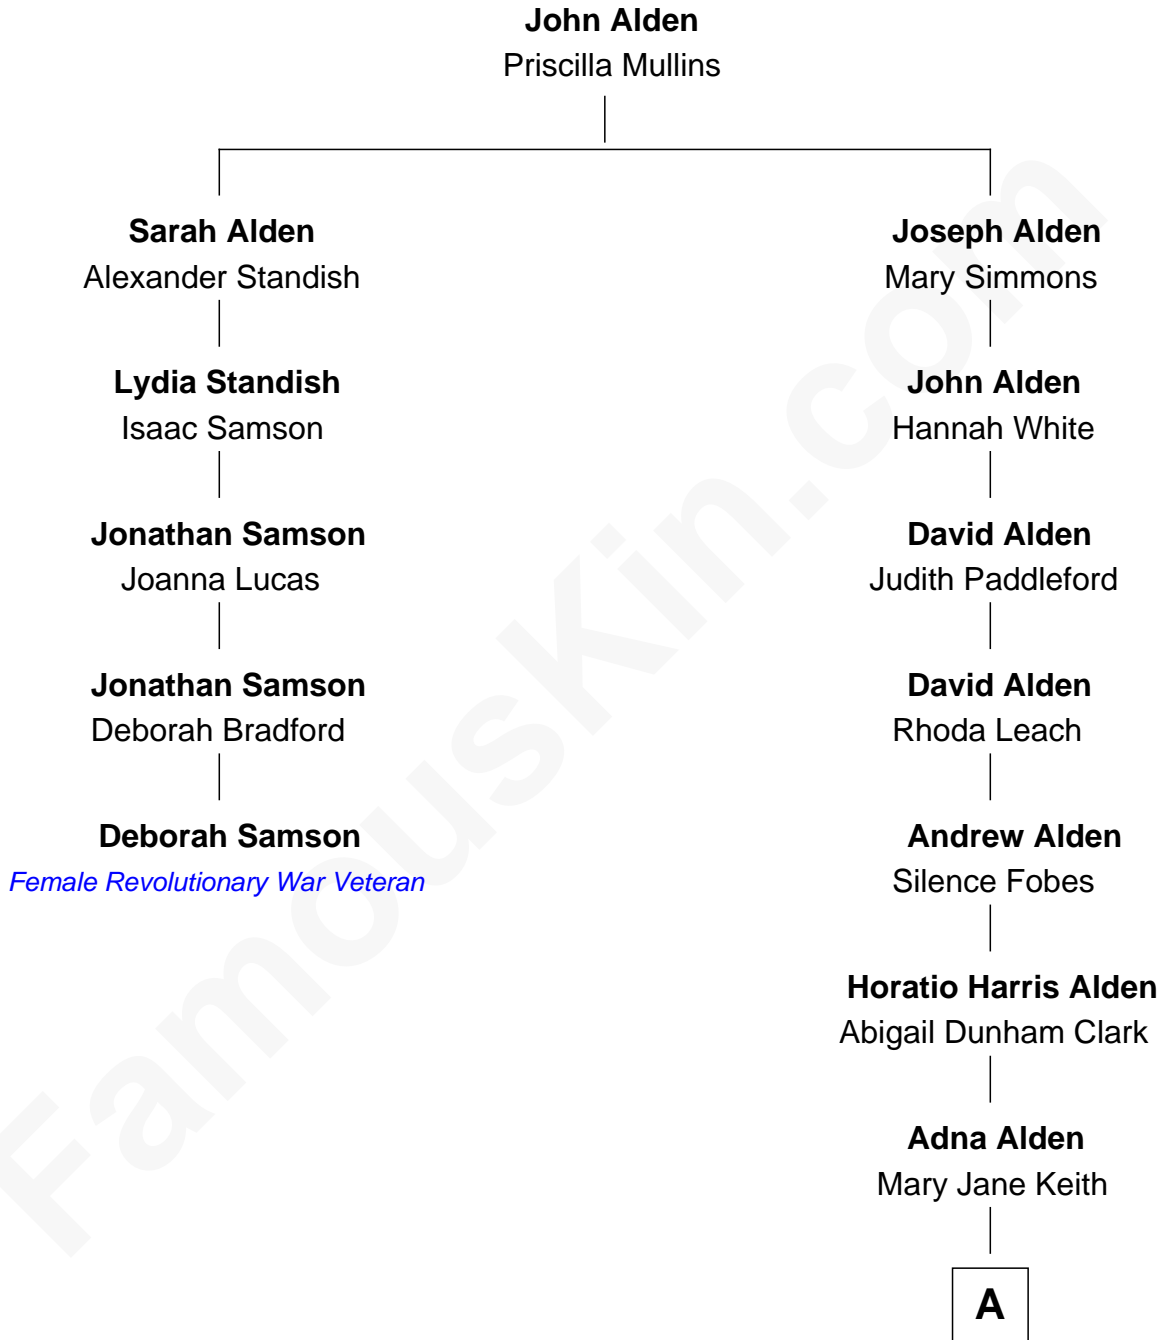

FamousKin.com

Relationship Chart of

Deborah Samson

Female Revolutionary War Veteran

4th cousin 7 times removed of

Arthur Gregg Sulzberger
New York Times Publisher

A

Annie Louise Alden
Theodore Elisha Grant