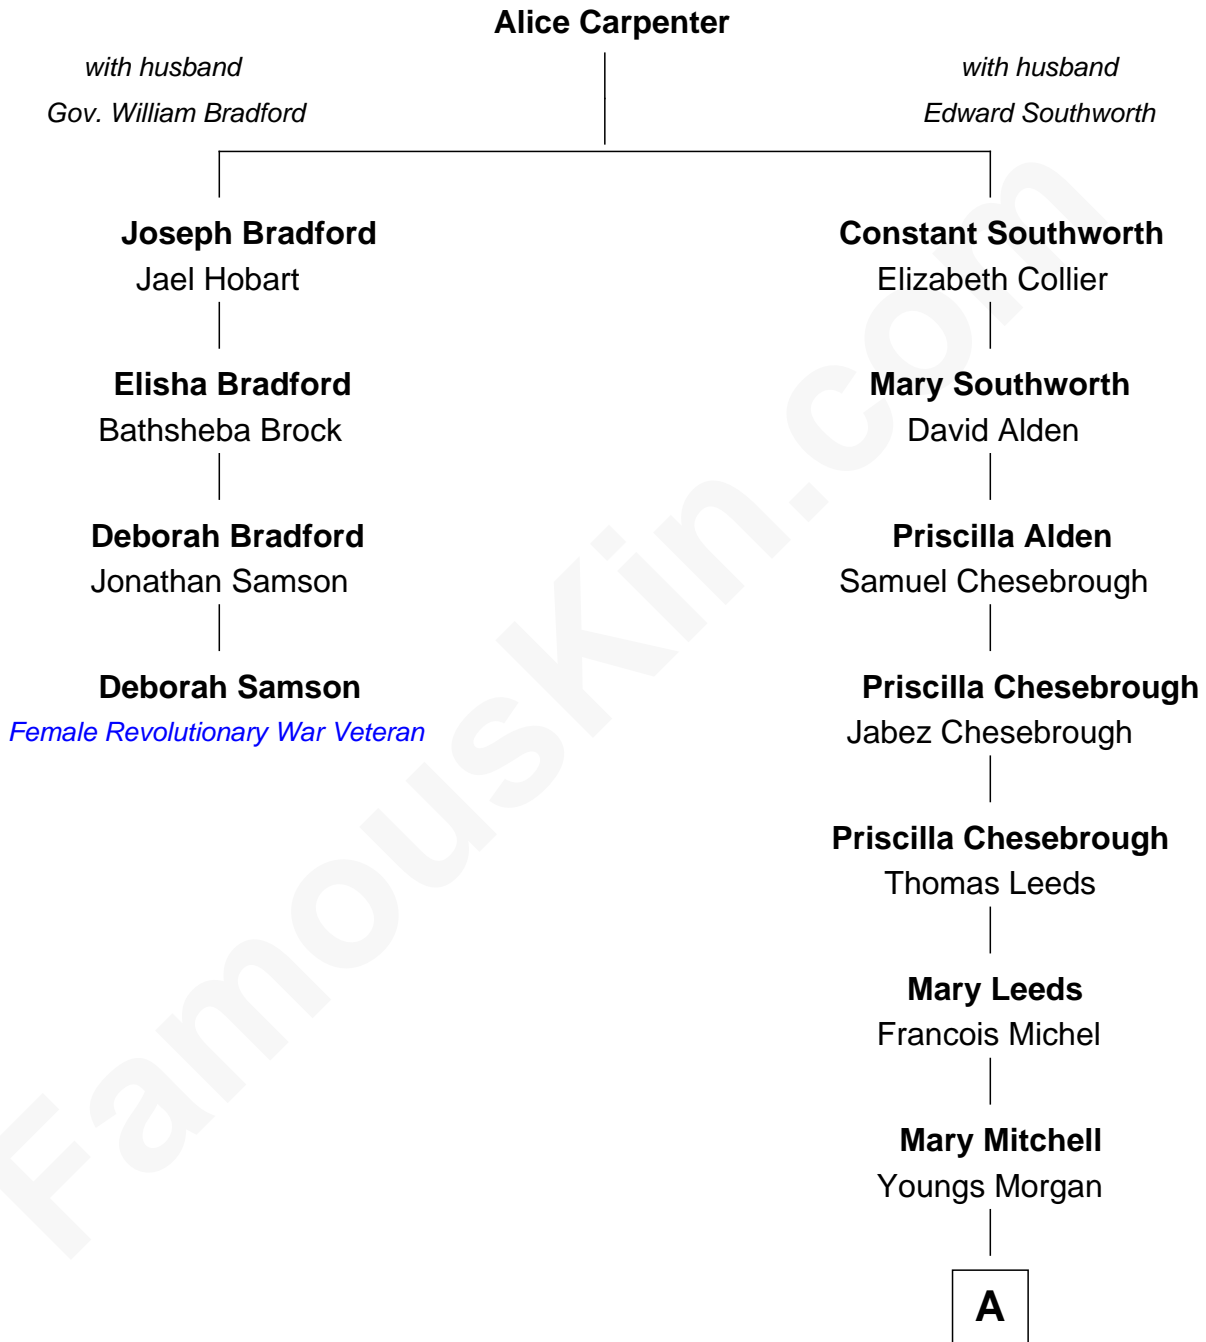

FamousKin.com

Relationship Chart of

Deborah Samson

Female Revolutionary War Veteran

3rd cousin 5 times removed of

William Sprague

27th Governor of Rhode Island

A

|
Fanny Morgan
Amasa Sprague

|
William Sprague
27th Governor of Rhode Island

FamousKin.com