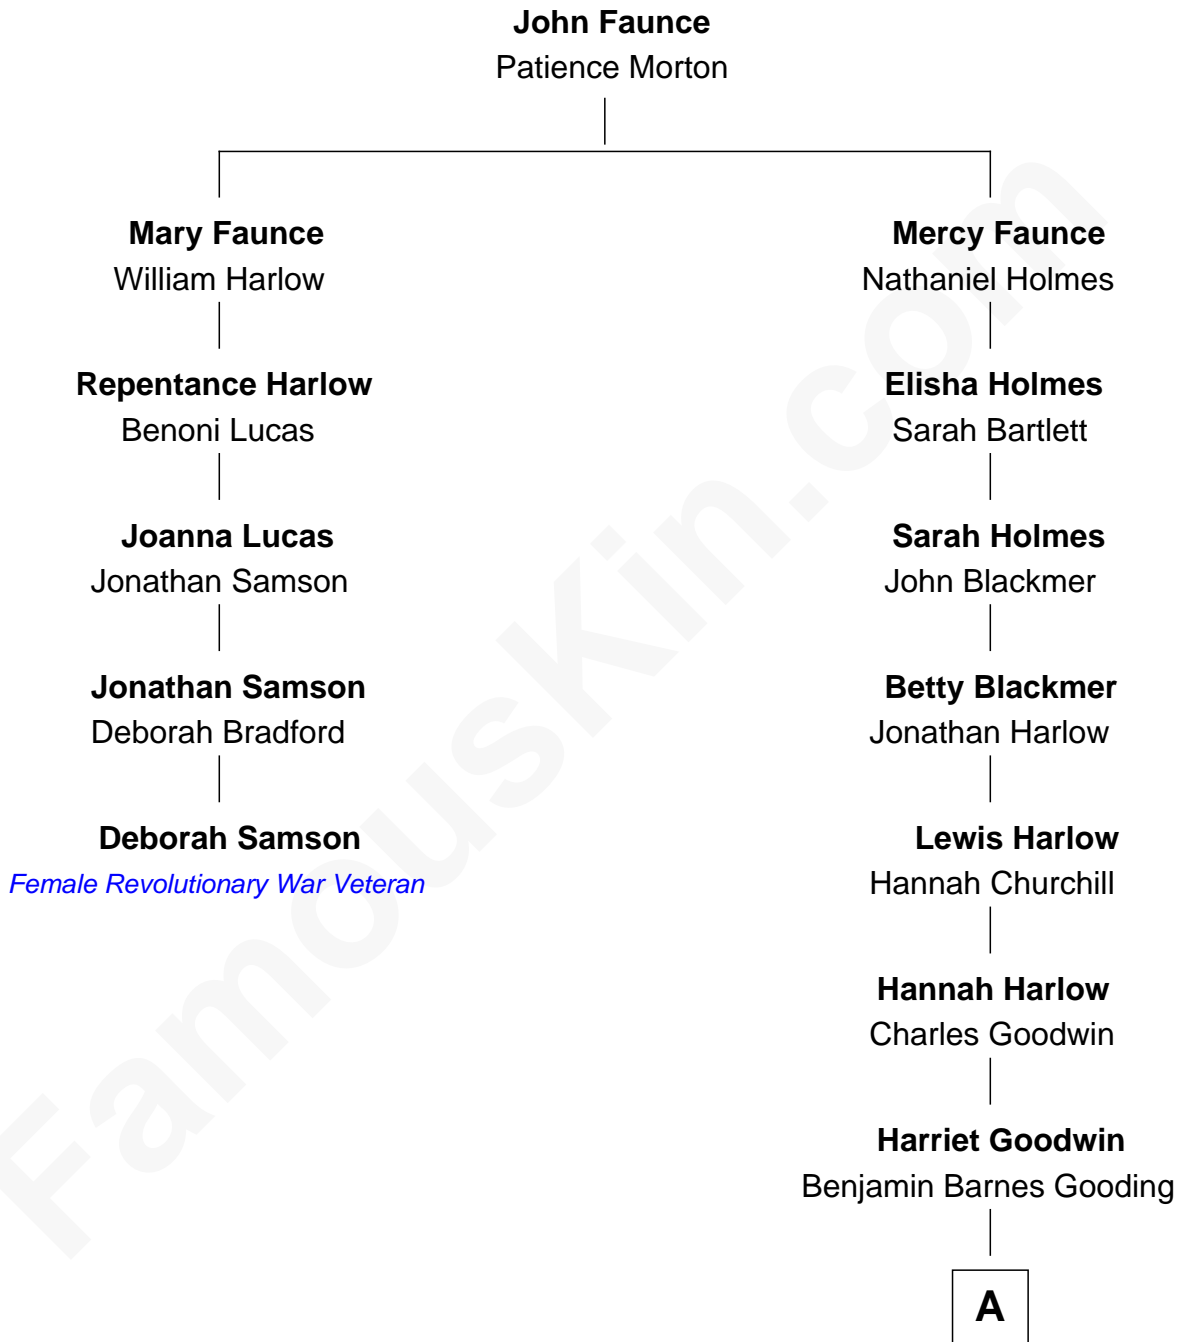

## Relationship Chart of

### Deborah Samson

*Female Revolutionary War Veteran*

4th cousin 4 times removed of

**Mary Winthrop Gooding**

*Prolific Mayflower Descendant*

A

Benjamin Winthrop Gooding

Lydia Sprague Freeman

Mary Winthrop Gooding

*Prolific Mayflower Descendant*

FamousKin.com