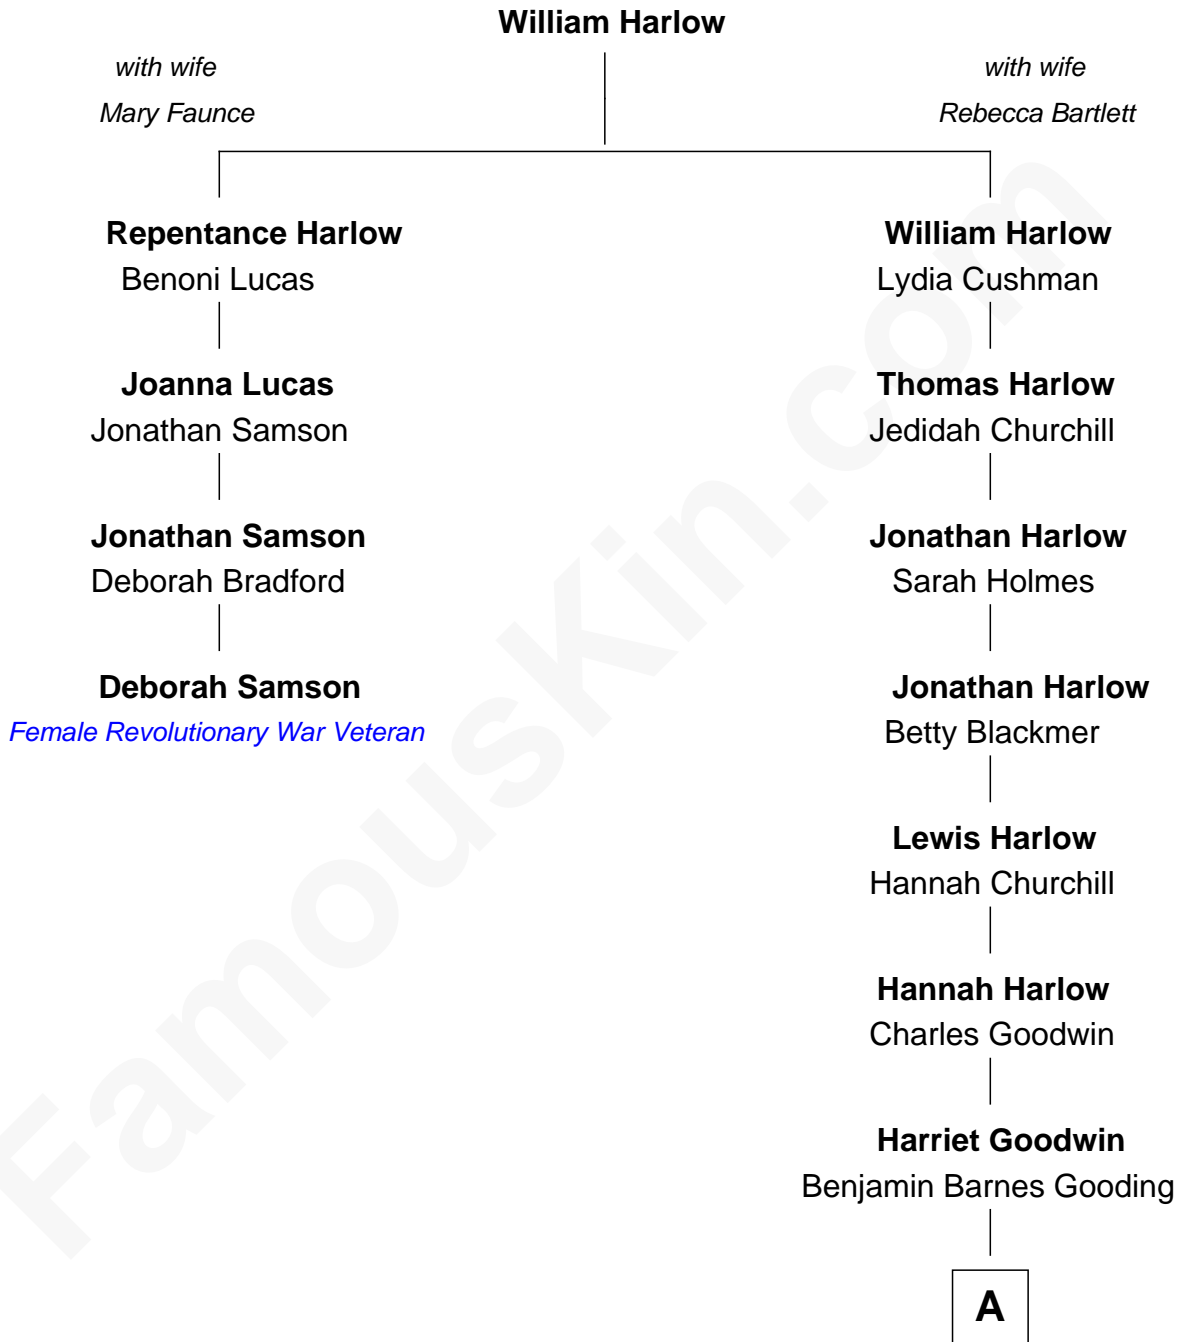

FamousKin.com

Relationship Chart of

Deborah Samson

Female Revolutionary War Veteran

3rd cousin 5 times removed of

Mary Winthrop Gooding

Prolific Mayflower Descendant

A

Benjamin Winthrop Gooding
Lydia Sprague Freeman

Mary Winthrop Gooding
Prolific Mayflower Descendant

FamousKin.com