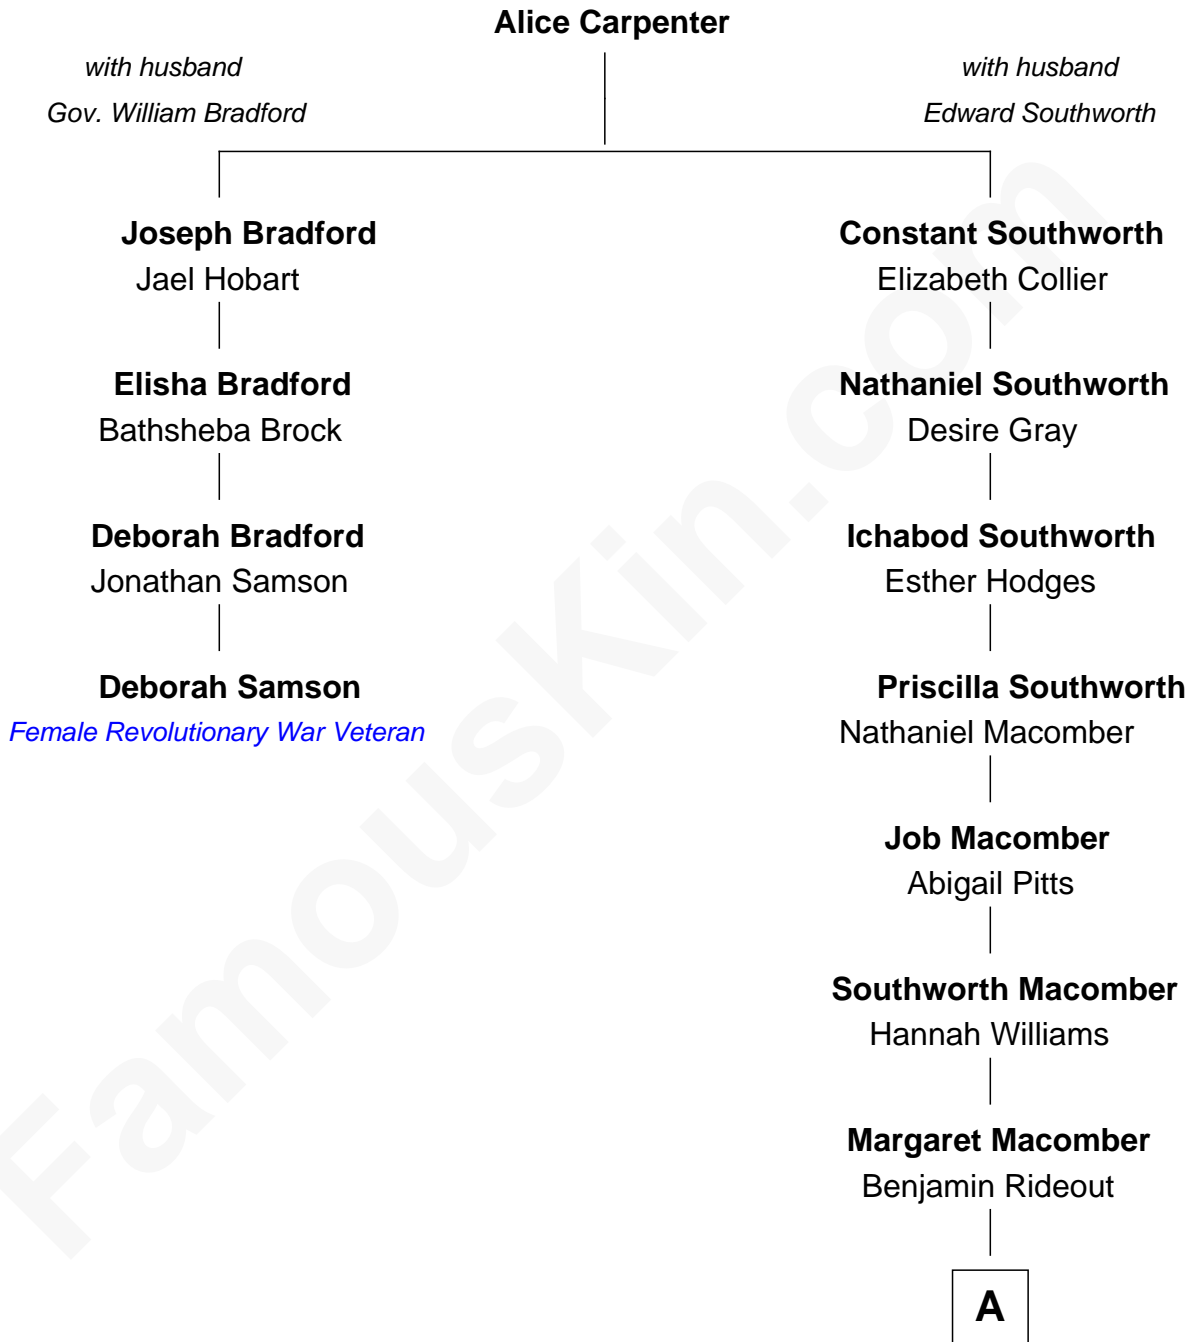

FamousKin.com

Relationship Chart of

Deborah Samson

Female Revolutionary War Veteran

3rd cousin 8 times removed of

Margot Kidder

TV and Movie Actress

A

—
Margaret Rideout

Justus Greeley

—
Margaret Q. Greeley

Dr. David Powell

—
Margaret Powell

Sidney Jesse Kidder

—
Kendall Kidder

Jocelyn Mary Wilson