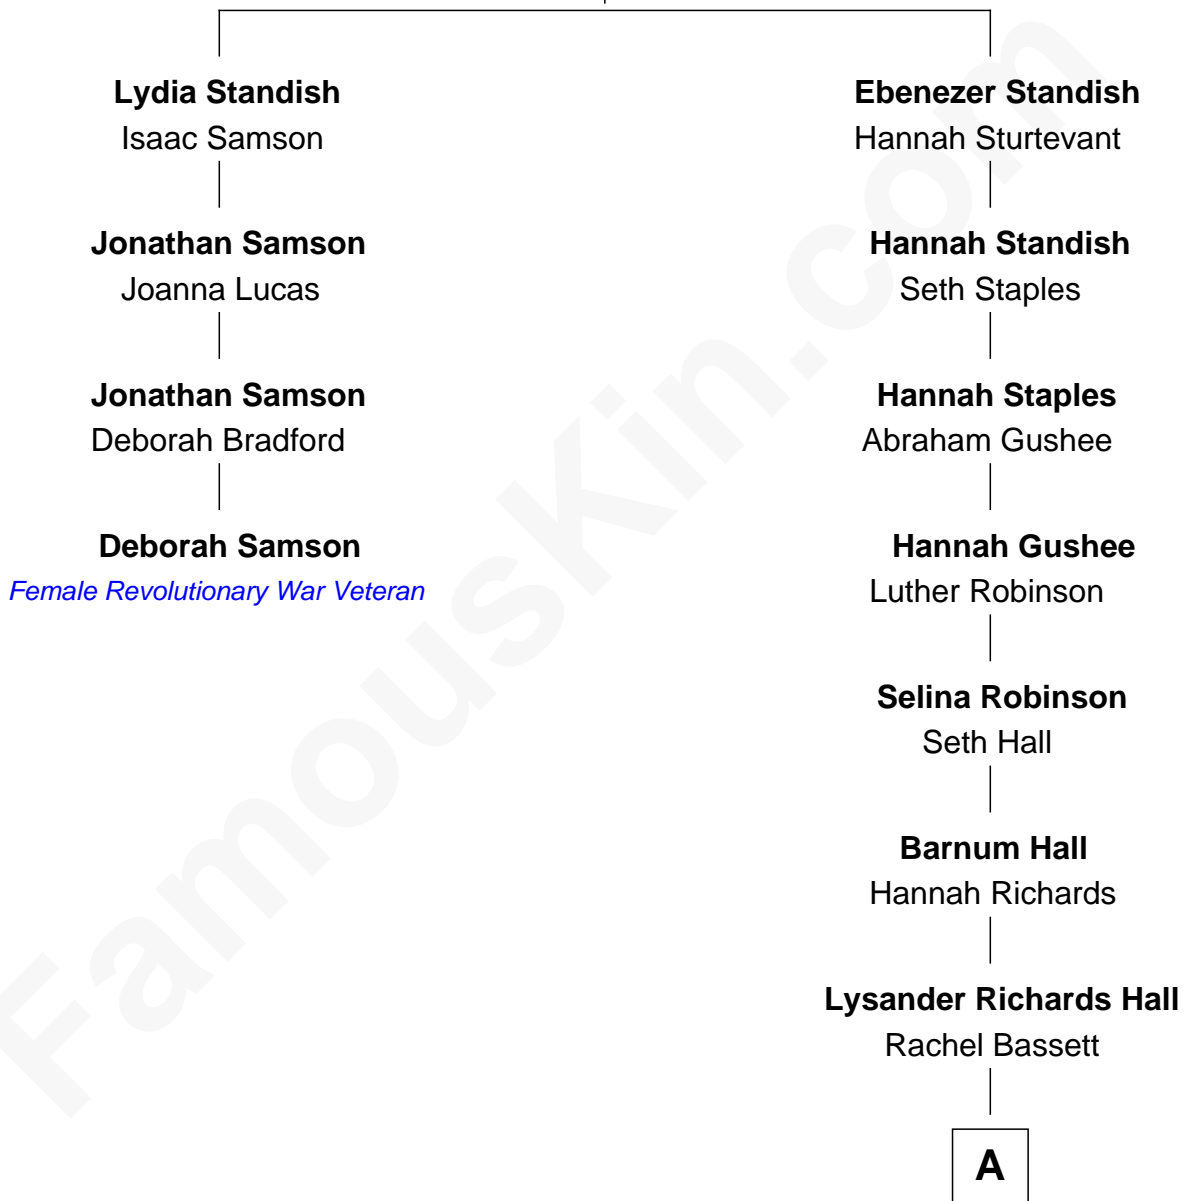

## Relationship Chart of

### Deborah Samson

*Female Revolutionary War Veteran*

3rd cousin 7 times removed of

### Geena Davis

*Movie and TV Actress*

**Alexander Standish**

Sarah Alden

**A**

—  
**Elbert Lysander Hall**

Lucy J. Price

—  
**Florence Martha Hall**