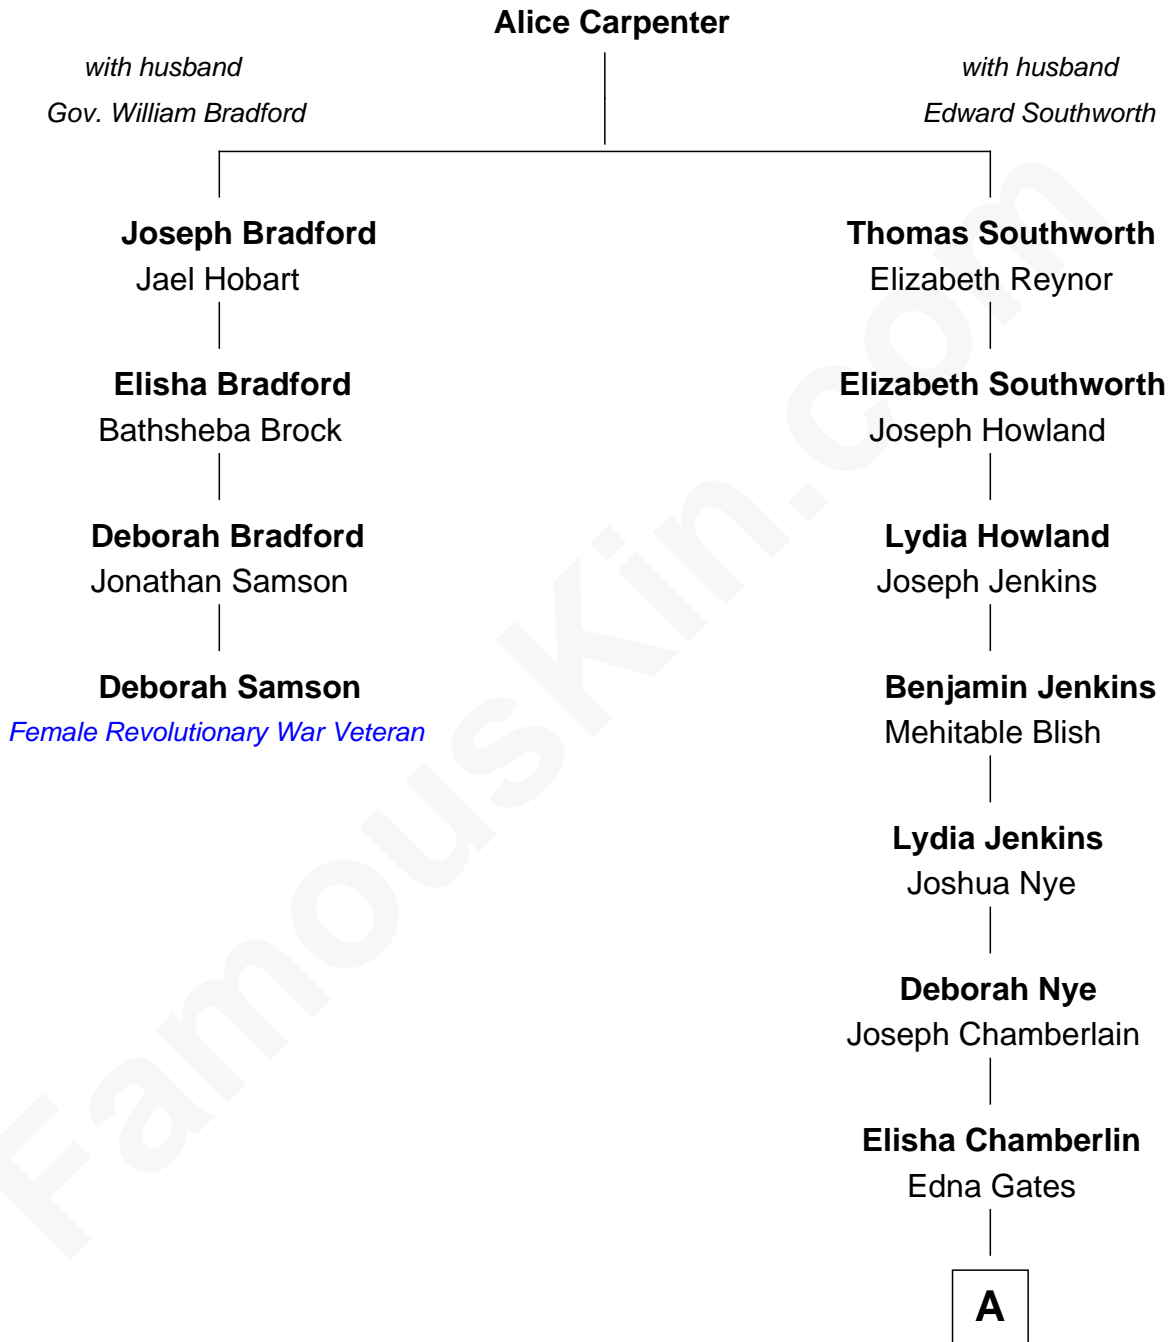

FamousKin.com

Relationship Chart of

Deborah Samson

Female Revolutionary War Veteran

3rd cousin 8 times removed of

Geena Davis

Movie and TV Actress

A

Edna R. Chamberlin

Paschal L. Greene

Nancy May Greene

William Farnham Davis

Isaac Danforth Davis

Edna Frances Greene

William Frank Davis

Lucille Martha Cook