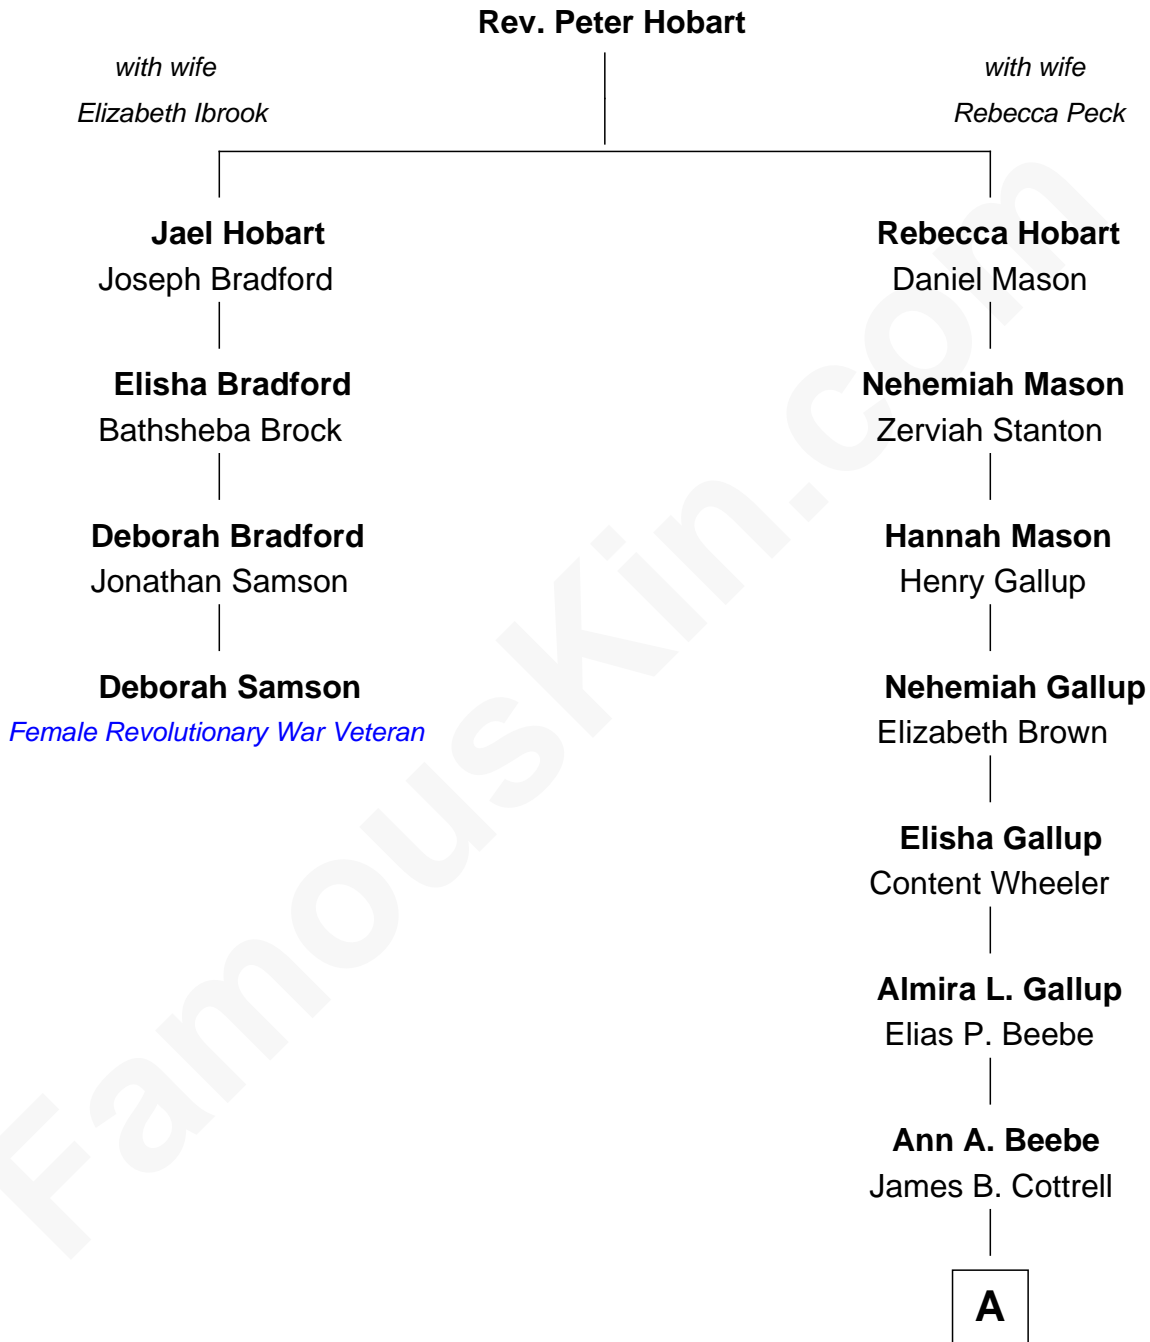

## Relationship Chart of

### Deborah Samson

*Female Revolutionary War Veteran*

3rd cousin 7 times removed of

**Timothy Hutton**

*TV and Movie Actor*

**A**

**Myra A. Cottrell**  
Charles Noyes Burdick

**Helen Noyes Burdick**  
Arthur Barnard Poole