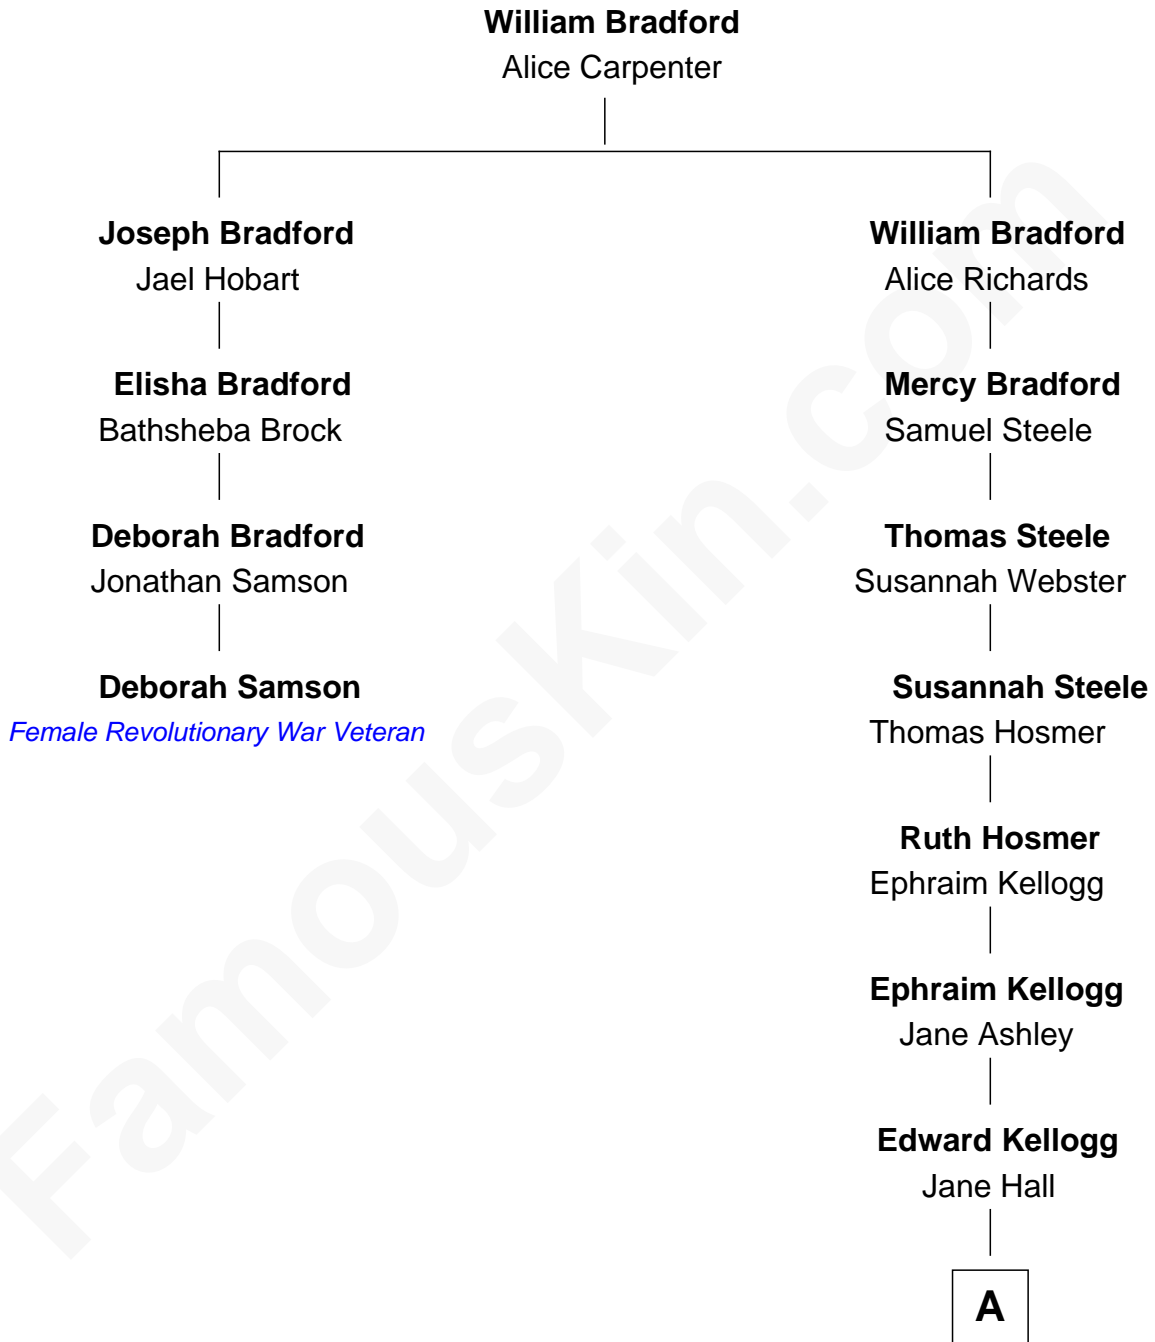

FamousKin.com

Relationship Chart of

Deborah Samson

Female Revolutionary War Veteran

3rd cousin 8 times removed of

Clint Eastwood

TV & Film Actor and Director

A

Cordelia Kellogg

Edward Franklin Bartholomew

Sophia Aurelia Bartholomew

Charles Claude Runner

Waldo Errol Runner

Virginia May McClanahan

Margaret Ruth Runner

Clinton Eastwood