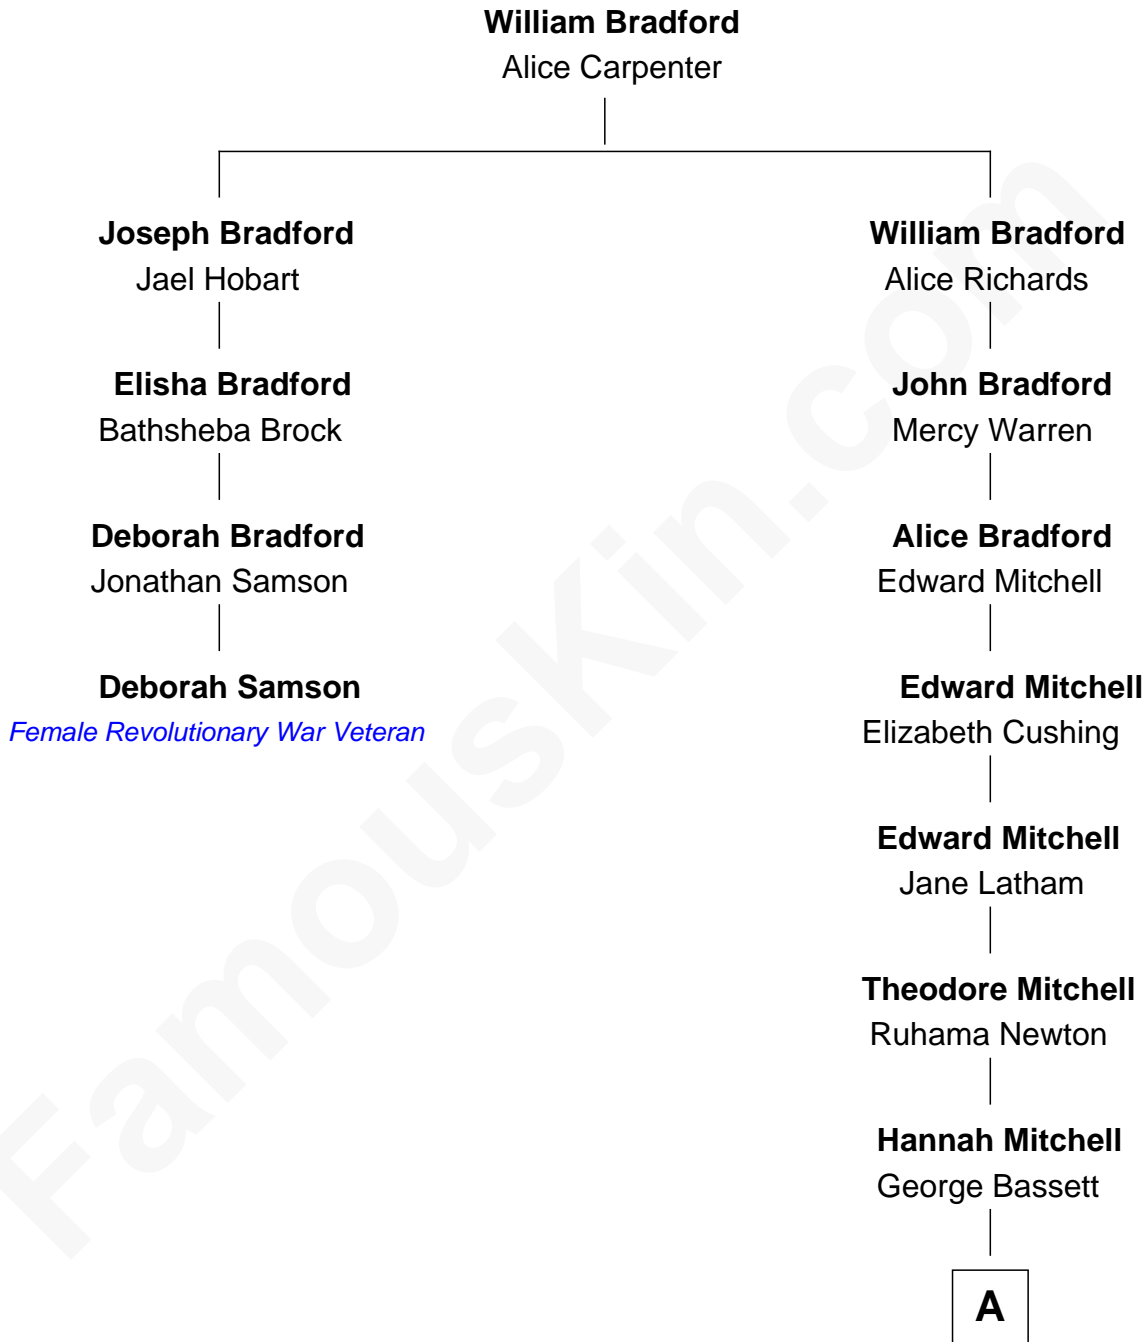

FamousKin.com

Relationship Chart of

Deborah Samson

Female Revolutionary War Veteran

3rd cousin 9 times removed of

Nat Faxon

Actor, Comedian, Director and Screenwriter

A

|
Mary F. Bassett

Ira M. Conant
|

Herbert Ira Conant

Alleda B. Pierce
|

Marie Bassett Conant

Dr. Nathaniel Wales Faxon
|

William Otis Faxon

Frances Mary Parker
|