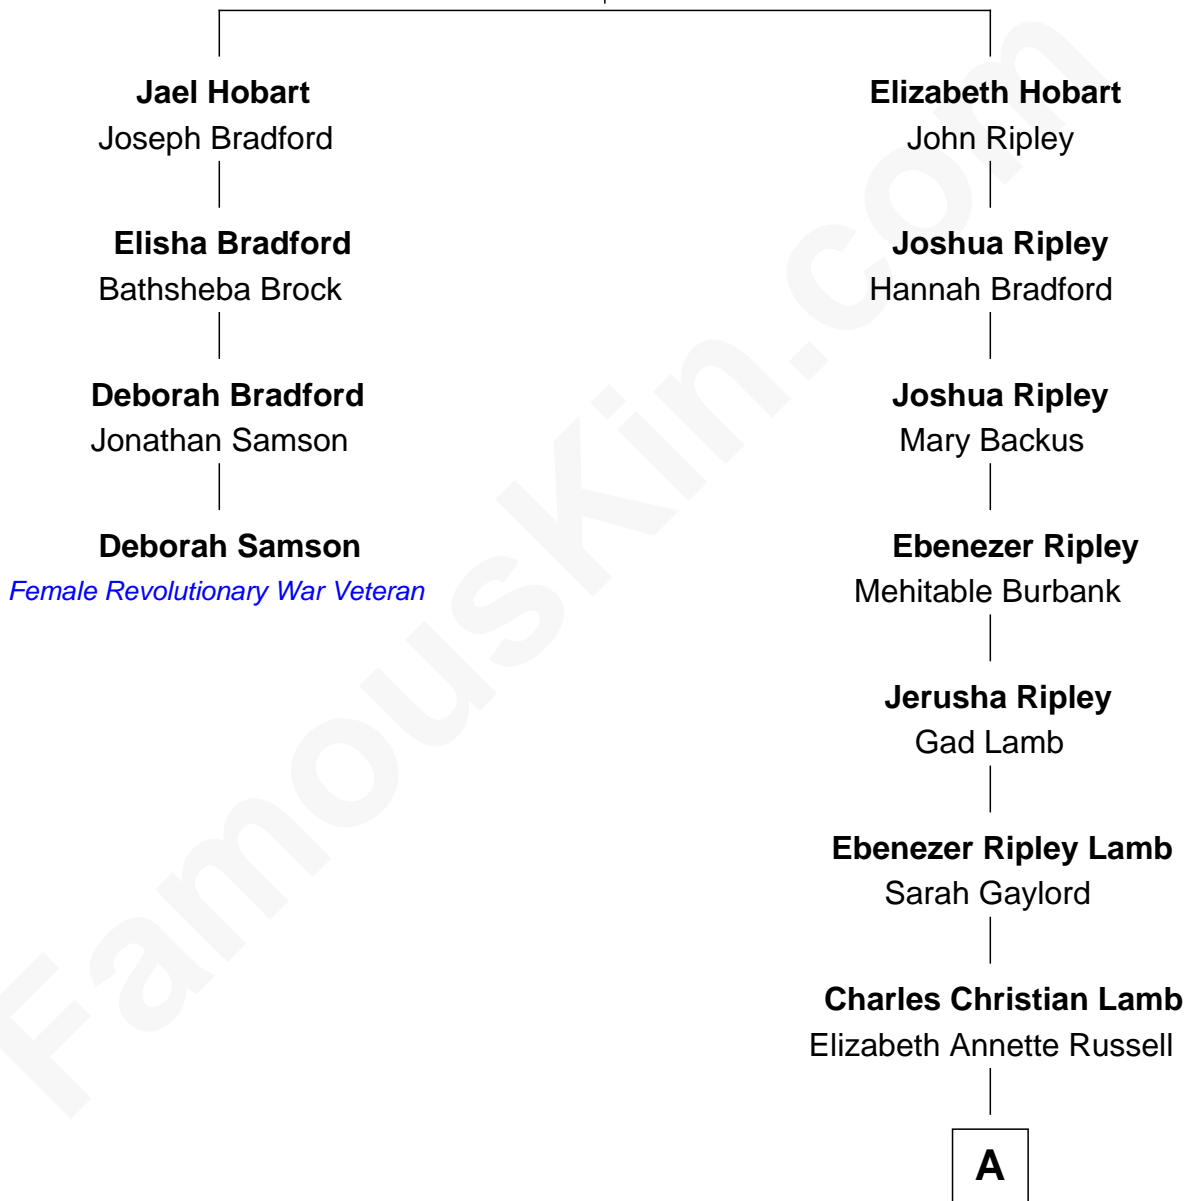

FamousKin.com

Relationship Chart of

Deborah Samson

Female Revolutionary War Veteran

3rd cousin 7 times removed of

Christopher Reeve

Movie Actor

Rev. Peter Hobart

Elizabeth Ibrook

A

—
Bert Israel Lamb

Harriet Davis

—
Horace Rand Lamb

Beatrice Louise Pitney

—
Barbara Pitney Lamb

Franklin D'Olier Reeve