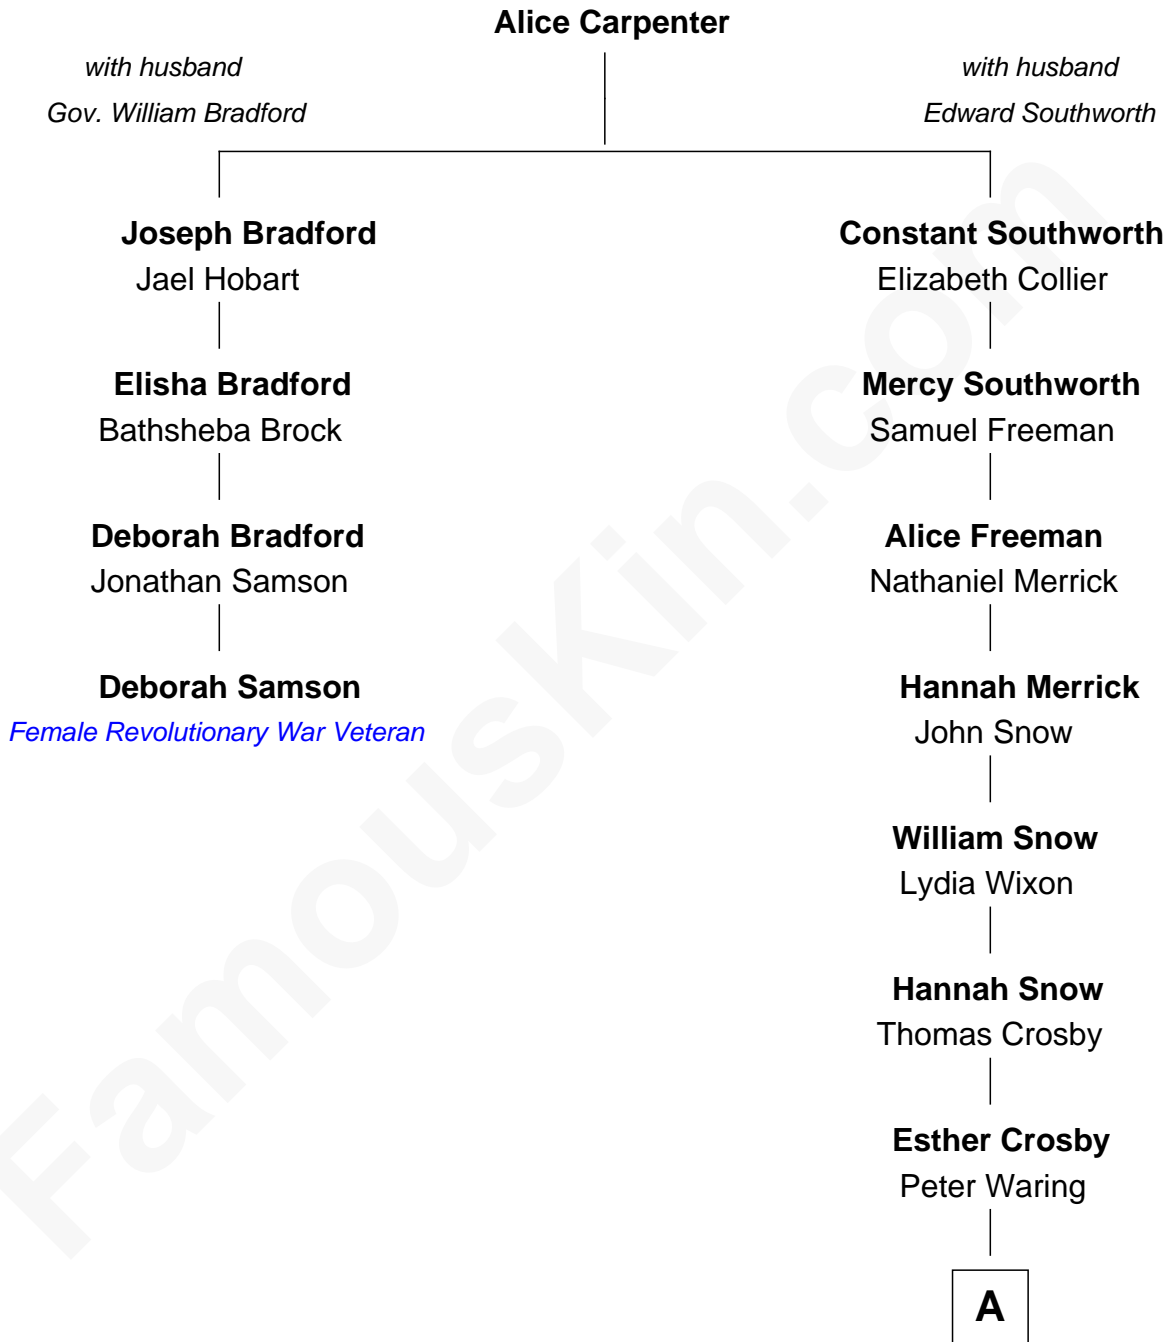

FamousKin.com

Relationship Chart of

Deborah Samson

Female Revolutionary War Veteran

3rd cousin 7 times removed of

Norman Rockwell

American Artist

A

Jarvis Augustus Waring

Nancy Odell Boyce

Phebe Boyce Waring

John William Rockwell

Jarvis Waring Rockwell

Anne Mary Hill

Norman Rockwell

American Artist