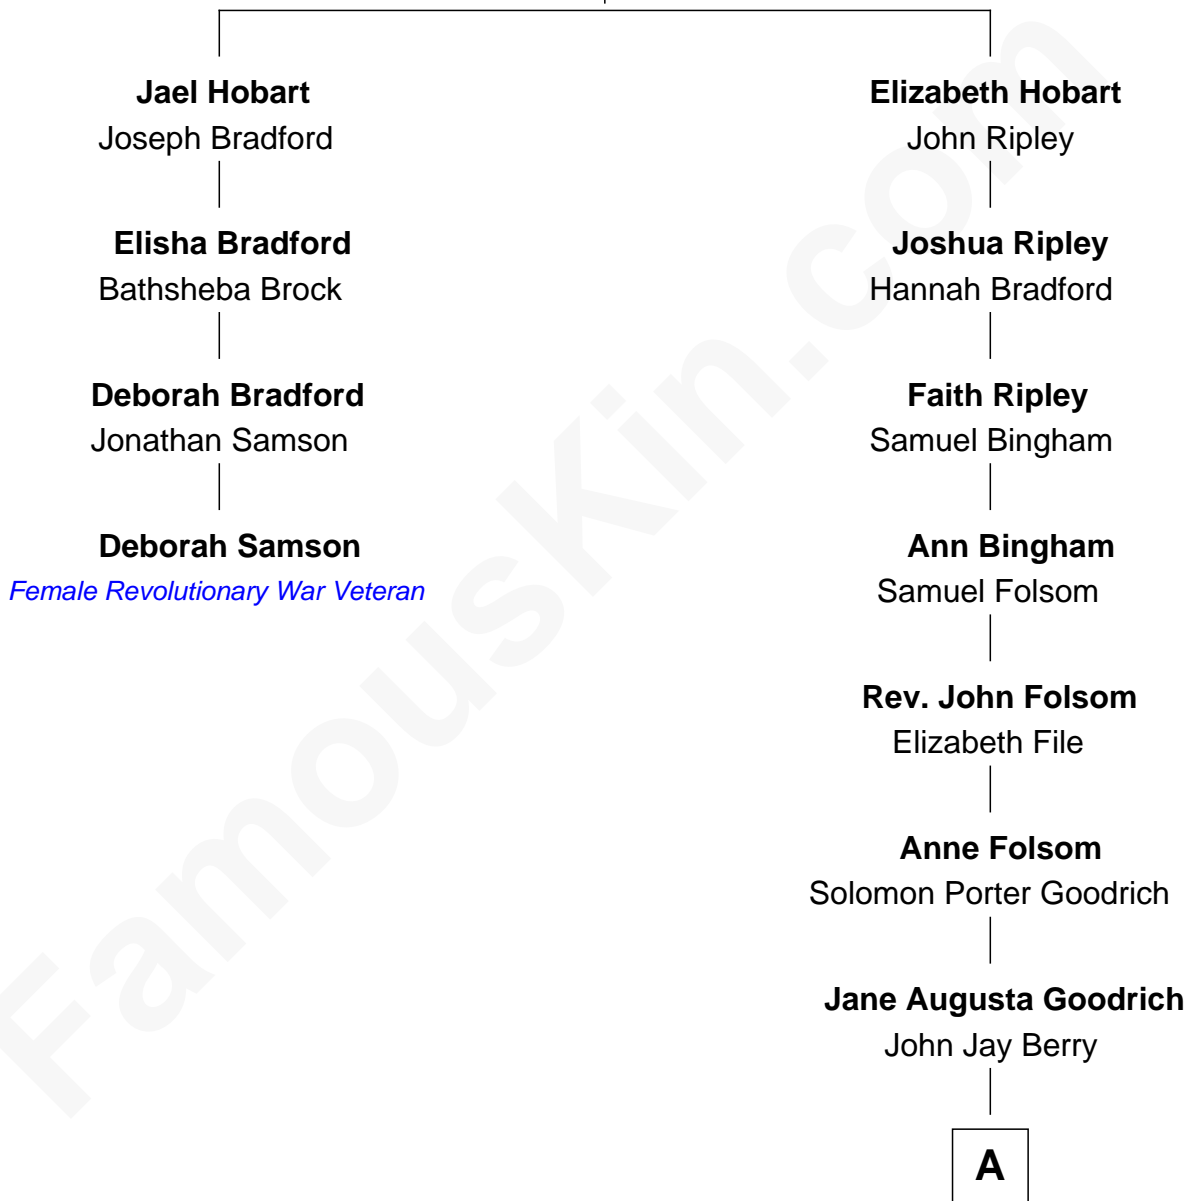

## Relationship Chart of

### Deborah Samson

*Female Revolutionary War Veteran*

3rd cousin 8 times removed of

### Sally Field

*TV and Movie Actress*

**Rev. Peter Hobart**

Elizabeth Ibrook

**A**

—  
**Alexander M. Berry**

Rachel Benson

—  
**Charlotte Berry**