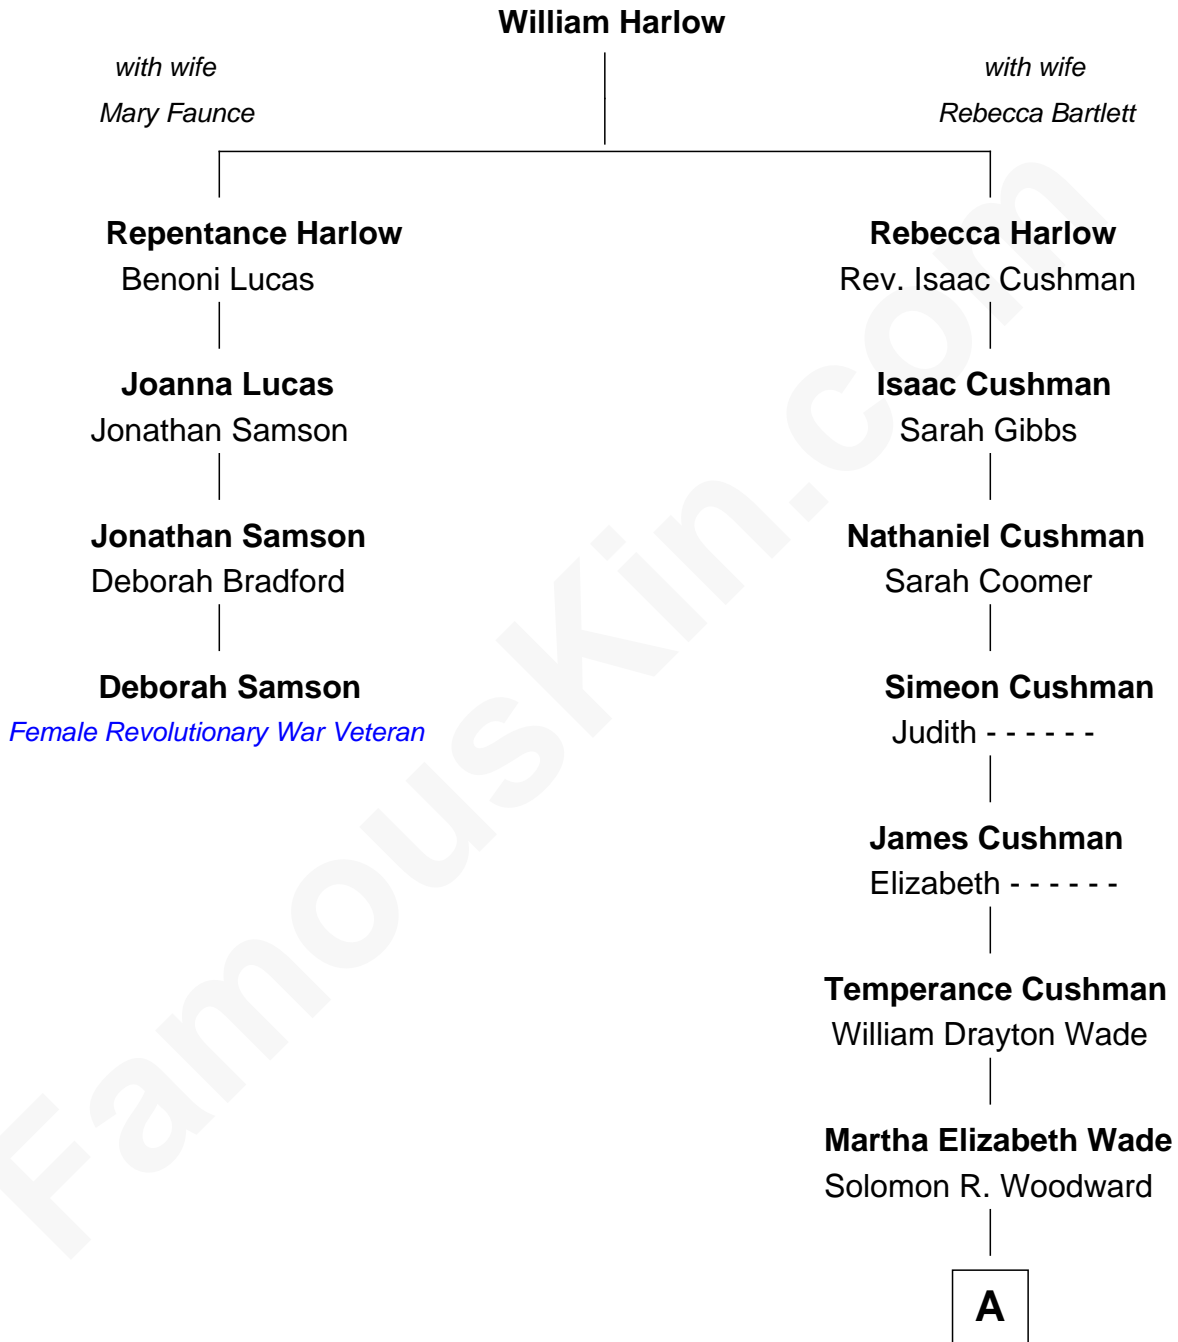

FamousKin.com Relationship Chart of Deborah Samson

Female Revolutionary War Veteran

3rd cousin 6 times removed of

Joanne Woodward

Movie Actress

A

—
Wade Woodward
Minnie Waunita Verdery

—
Wade Woodward
Elinor Gasque Trimmier