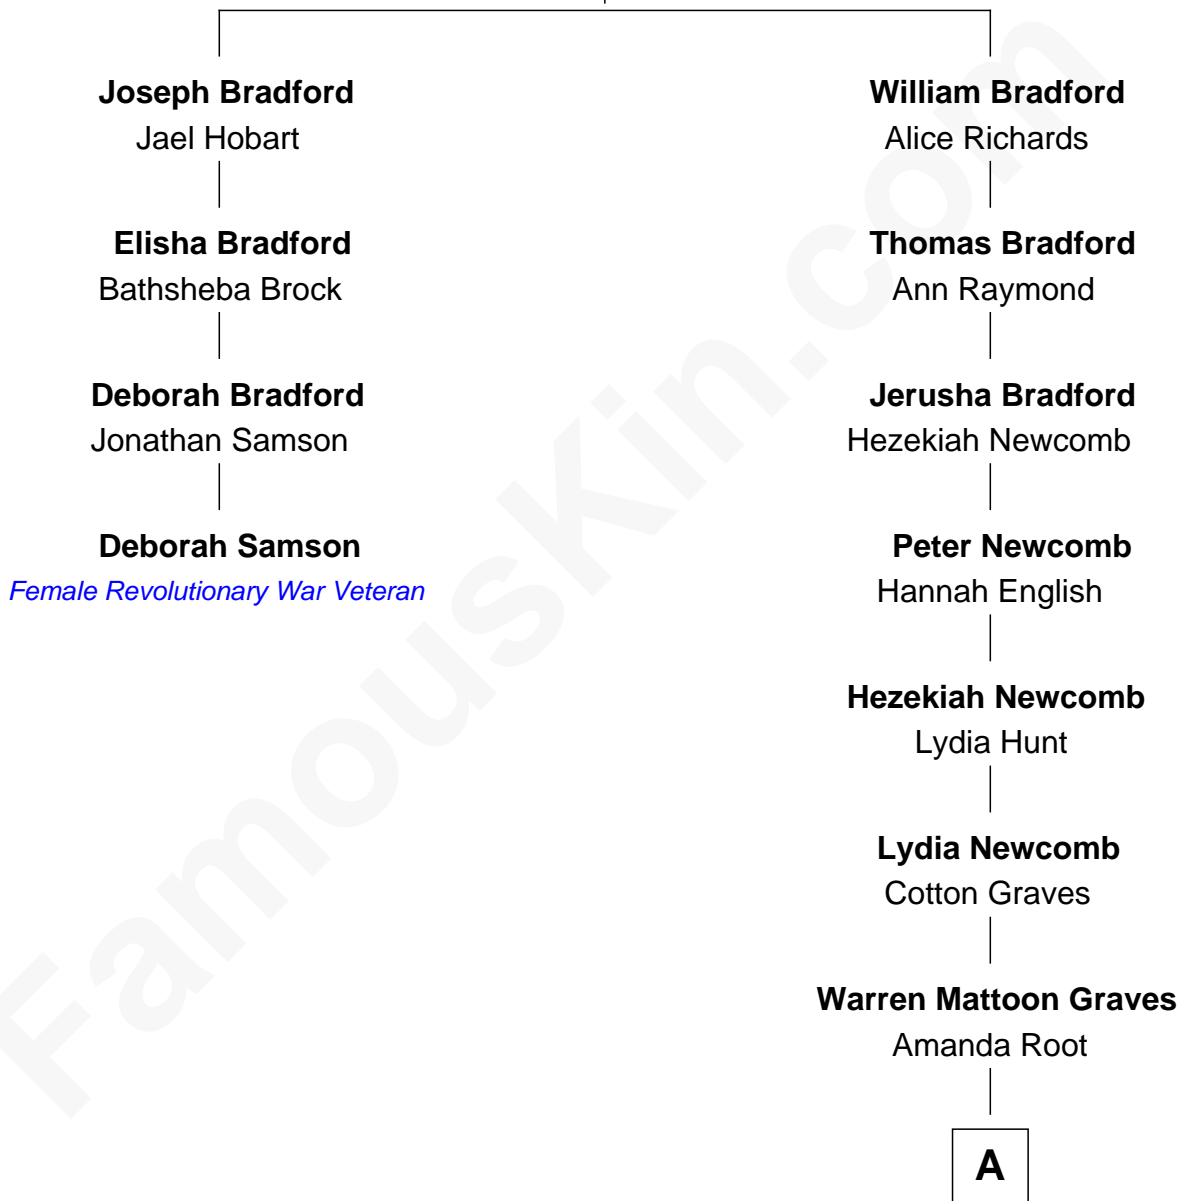

FamousKin.com

Relationship Chart of

Deborah Samson

Female Revolutionary War Veteran

3rd cousin 7 times removed of

John Lithgow

Stage, TV, and Movie Actor

William Bradford

Alice Carpenter

A

Albert Mattoon Graves

Mary E. Bronson

Eva Bronson Graves

Rev. Orlo Josiah Price

Sarah Jane Price

Arthur Washington Lithgow