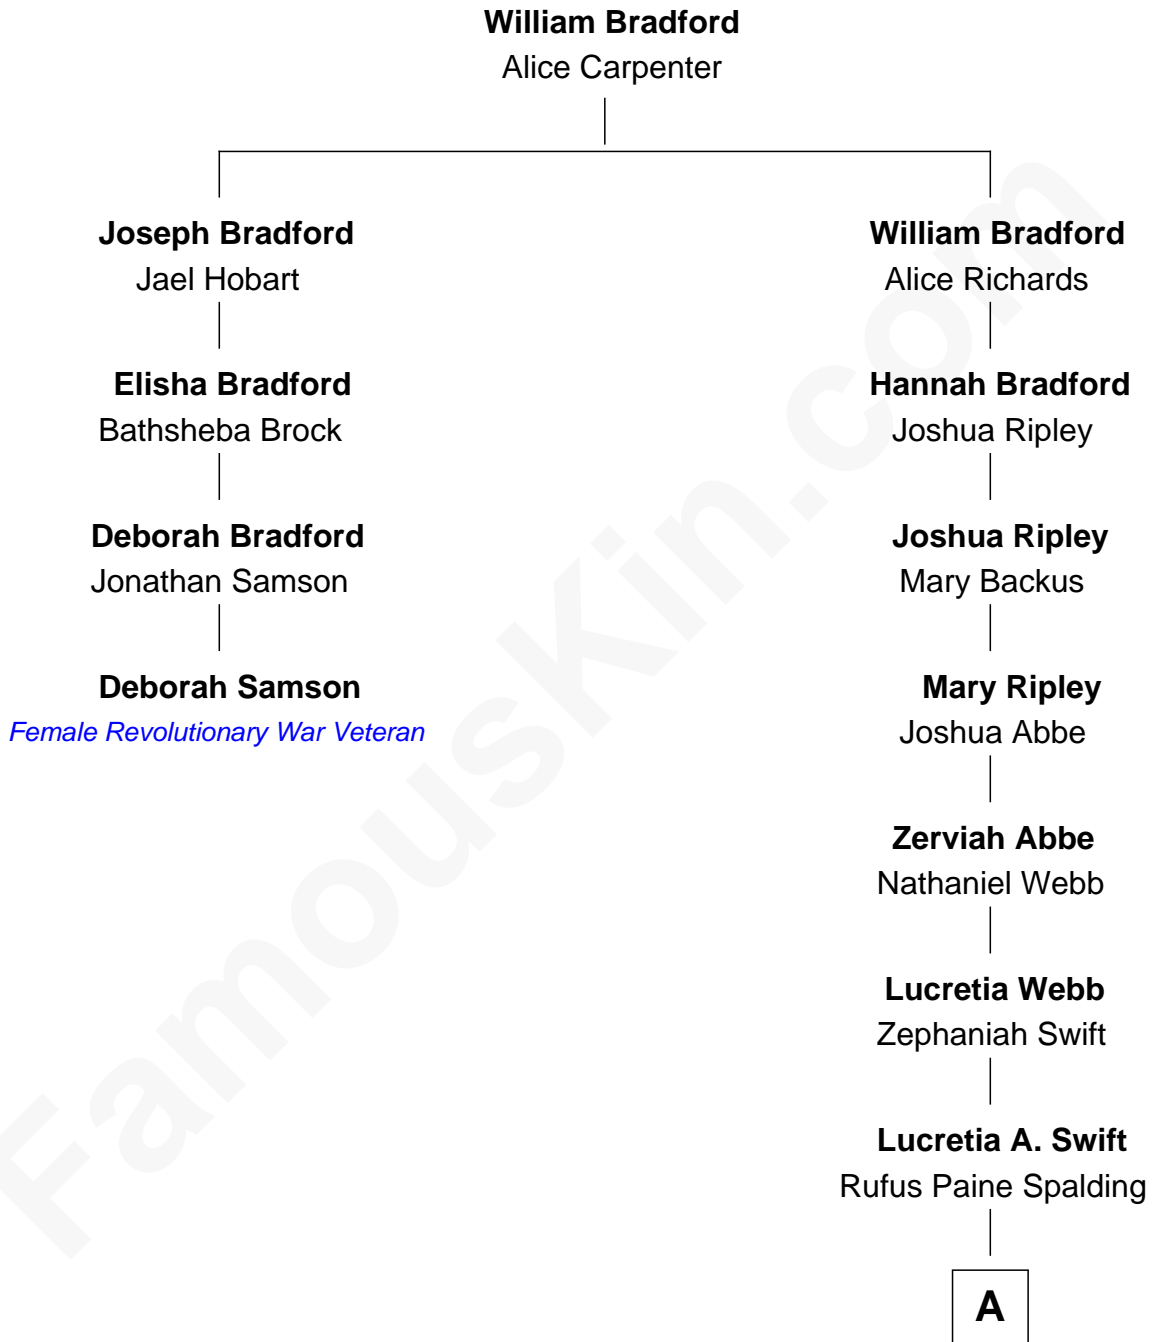

FamousKin.com

Relationship Chart of

Deborah Samson

Female Revolutionary War Veteran

3rd cousin 9 times removed of

Anna Gunn

TV and Movie Actress

A

Emily Swift Spalding

Luther Day

William Rufus Day

Mary Elizabeth Schaefer

Luther N. Day

Ida McKinley Barber

Ida McKinley Day

Clemens Earl Gunn