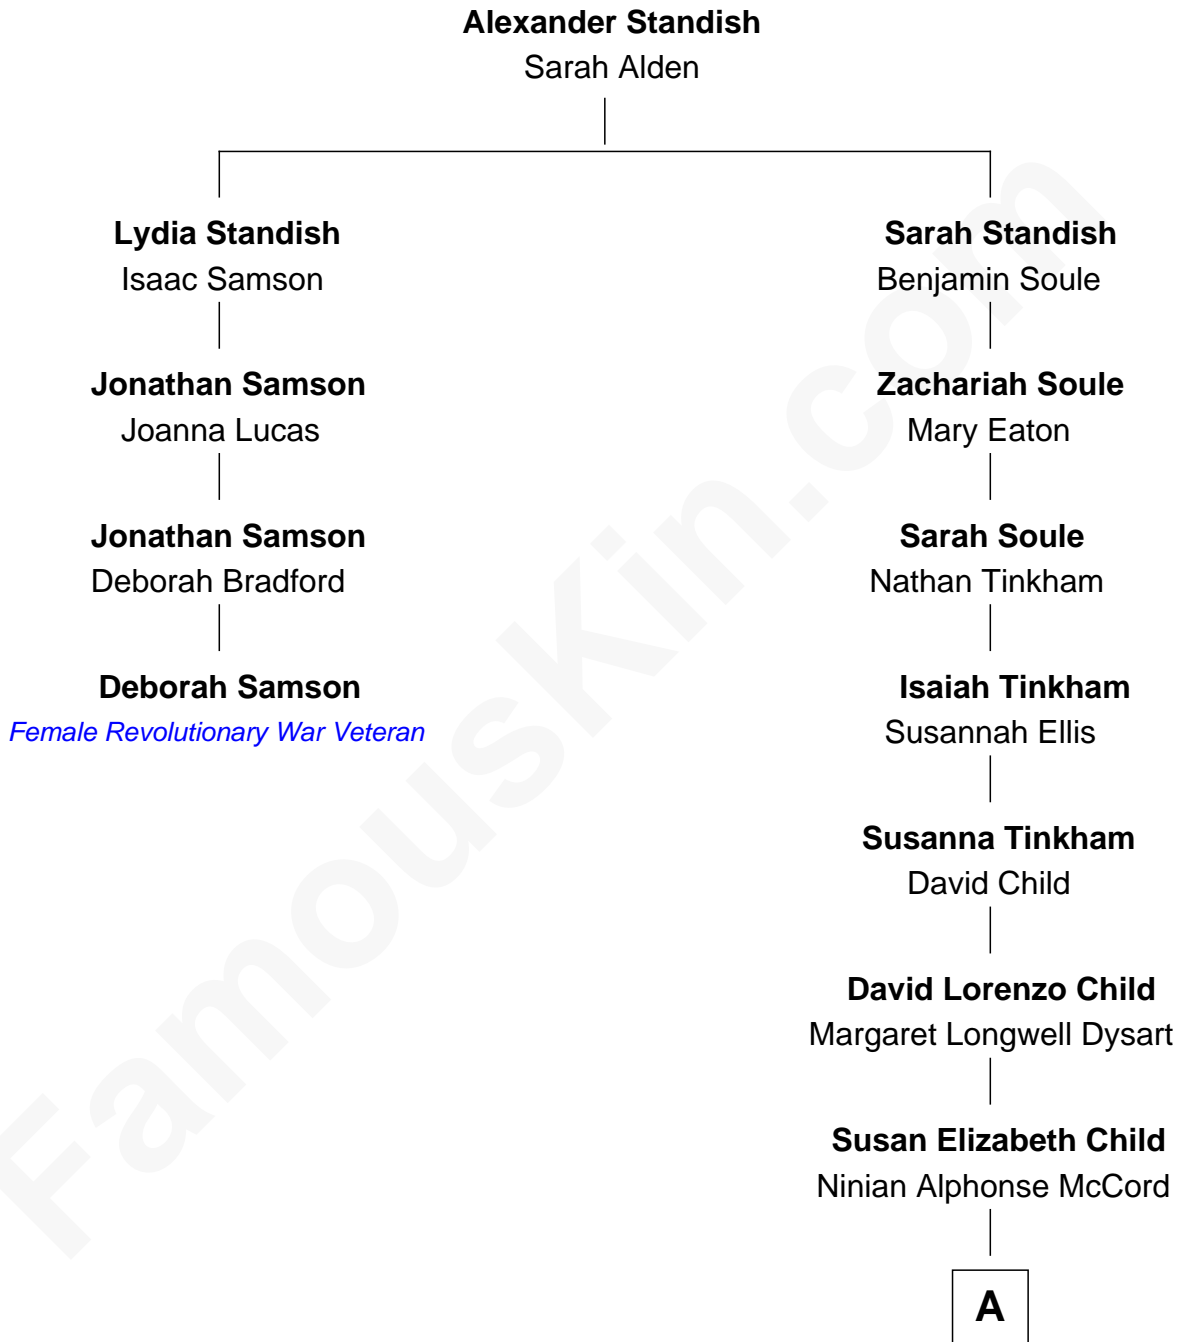

## Relationship Chart of

### Deborah Samson

*Female Revolutionary War Veteran*

3rd cousin 6 times removed of

### Dick Van Dyke

*TV Actor - "The Dick Van Dyke Show"*

A

Charles Cornelius McCord

Adeline Verinda Neal

Hazel Victoria McCord

Loren Wayne Van Dyke

Dick Van Dyke