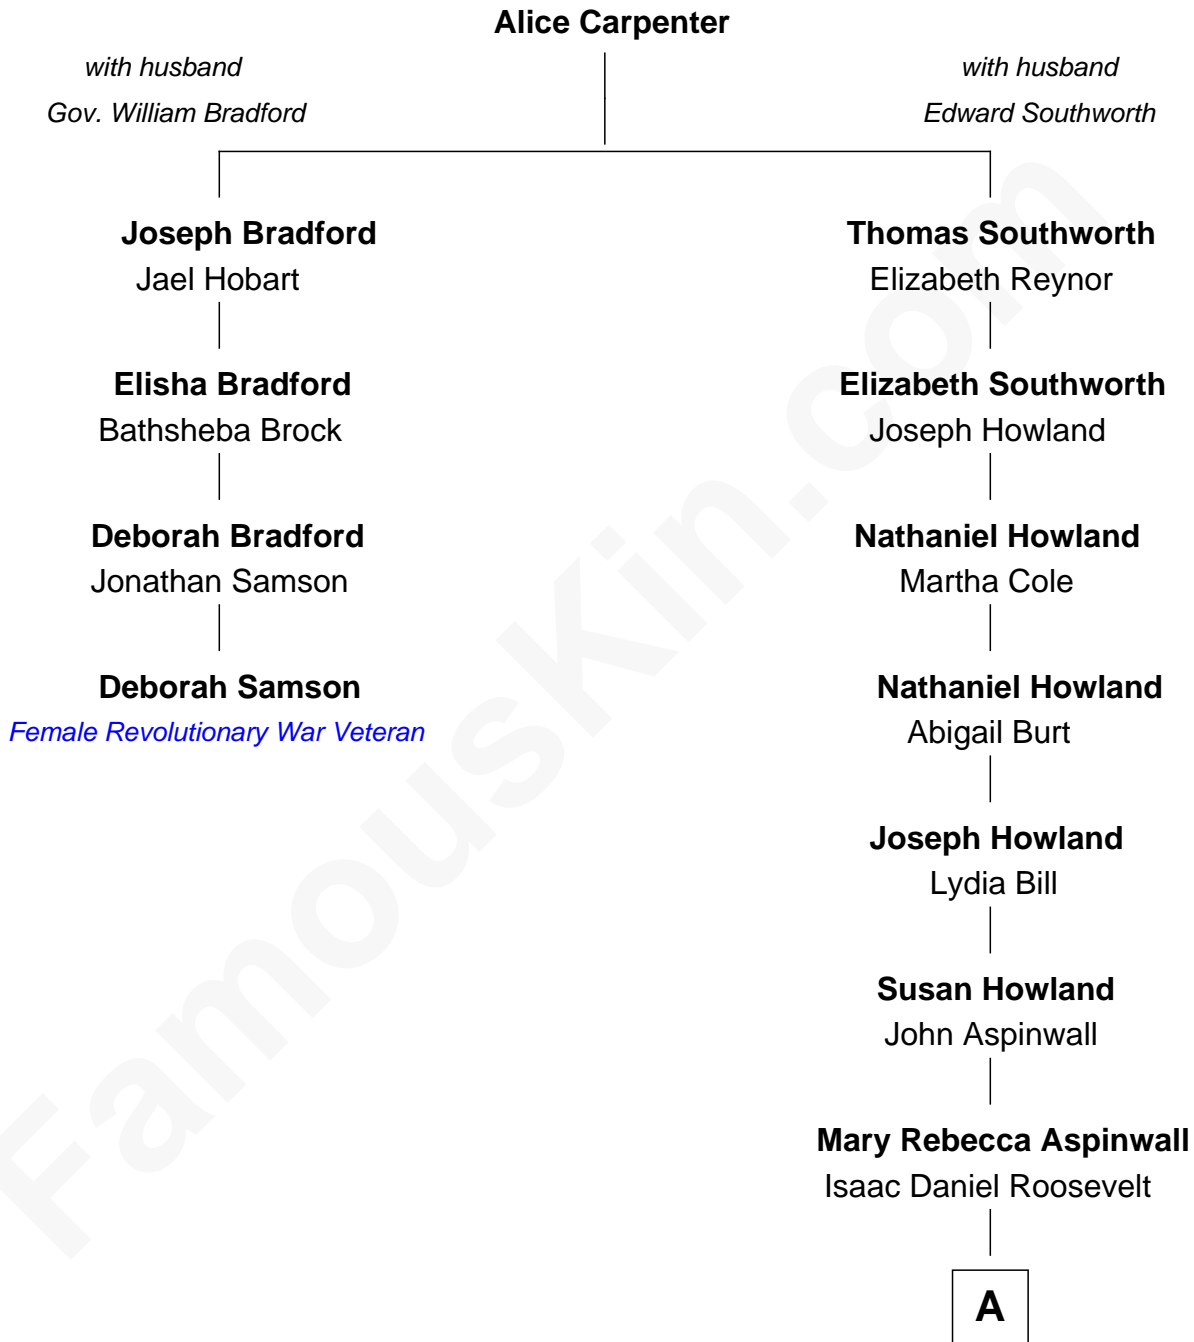

FamousKin.com

Relationship Chart of

Deborah Samson

Female Revolutionary War Veteran

3rd cousin 5 times removed of

Franklin D. Roosevelt

32nd U.S. President

A

James Roosevelt

Sara Delano

Franklin D. Roosevelt

32nd U.S. President

FamousKin.com