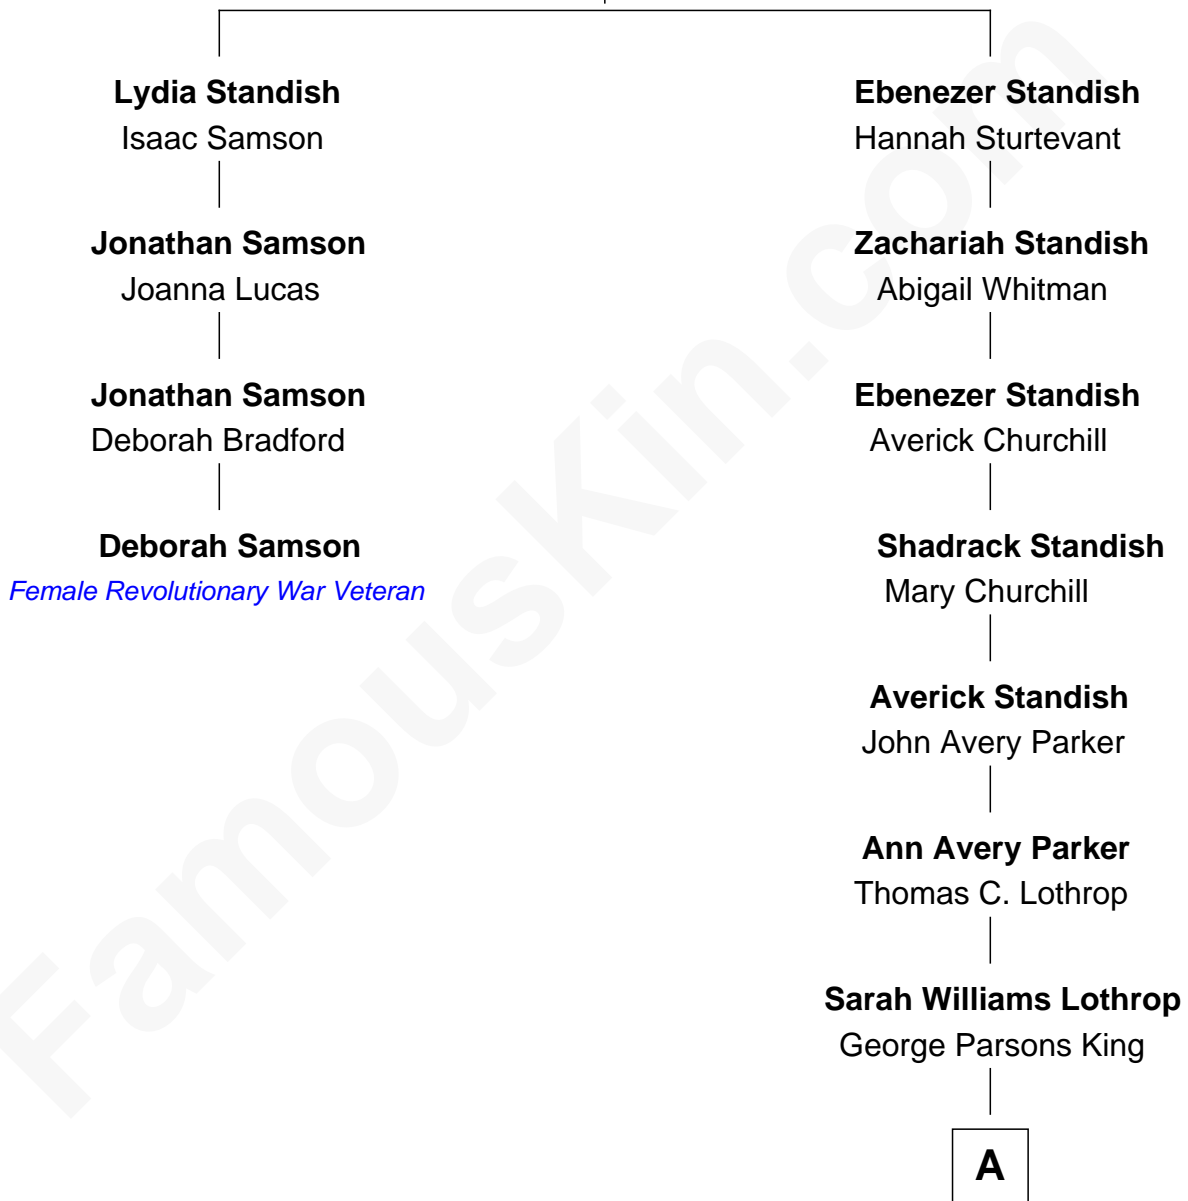

## Relationship Chart of

### Deborah Samson

*Female Revolutionary War Veteran*

3rd cousin 6 times removed of

### Tuesday Weld

*TV and Movie Actress*

**Alexander Standish**

Sarah Alden

**A**

—  
**Sarah Lothrop King**  
Edward Motley Weld

—  
**Lothrop Motley Weld**  
Yosene Balfour Ker

—  
**Tuesday Weld**  
*TV and Movie Actress*