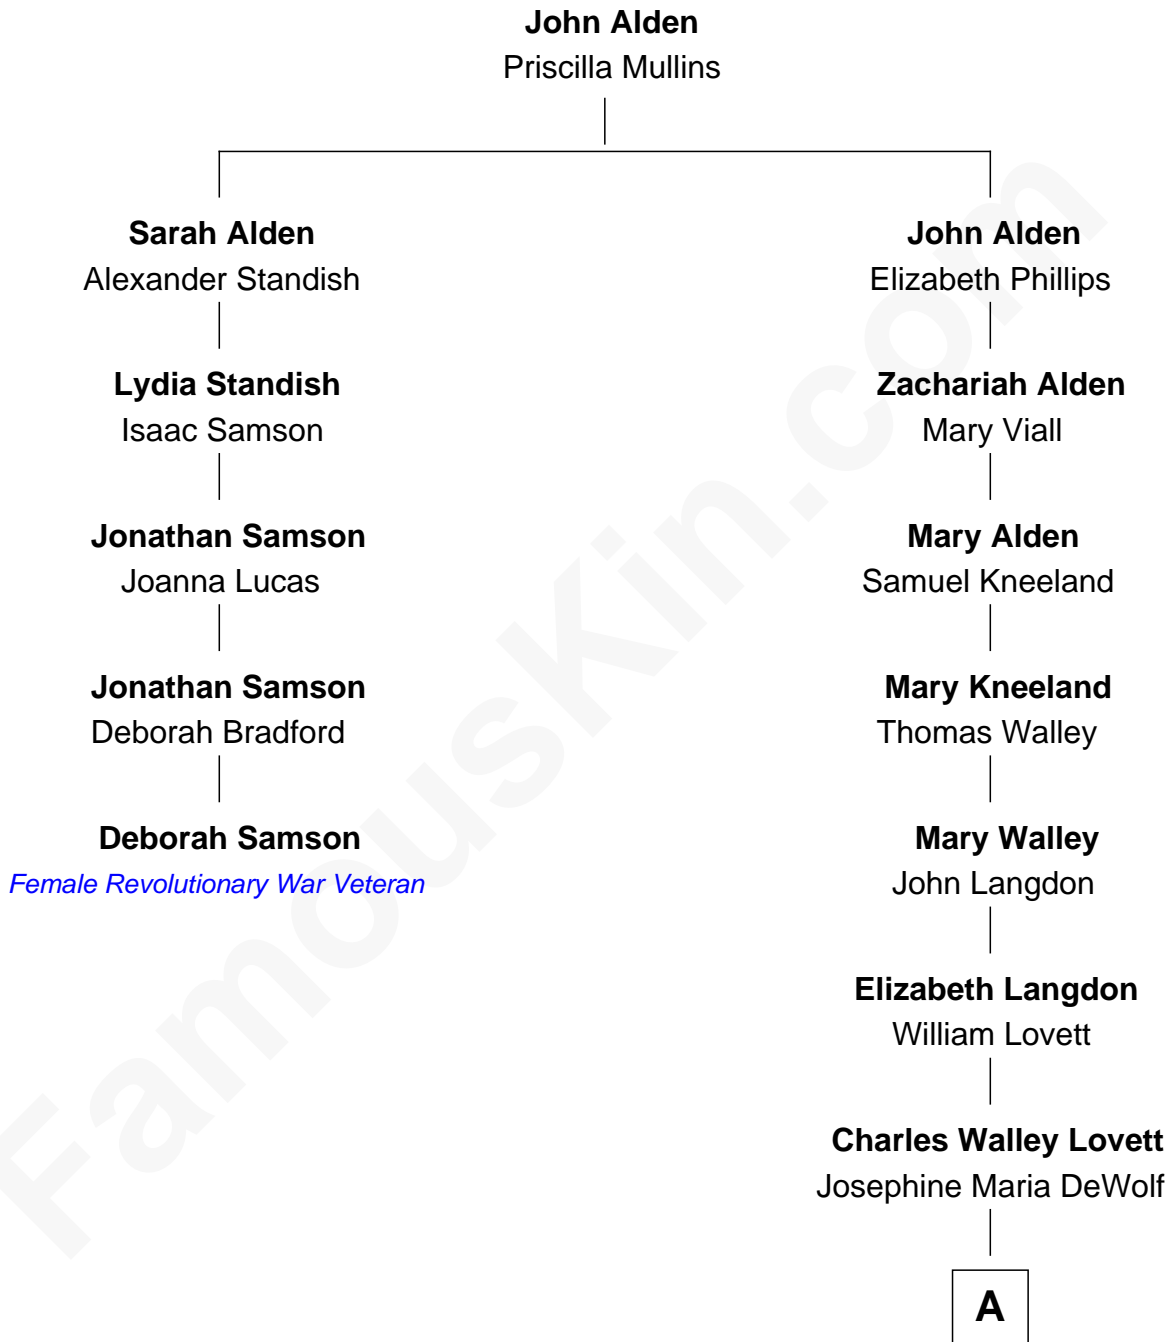

## Relationship Chart of

### Deborah Samson

*Female Revolutionary War Veteran*

4th cousin 4 times removed of

### Charles Dana Gibson

*Graphic Artist*

A

Josephine Elizabeth Lovett

Charles DeWolf Gibson

Charles Dana Gibson

*Graphic Artist*

FamousKin.com